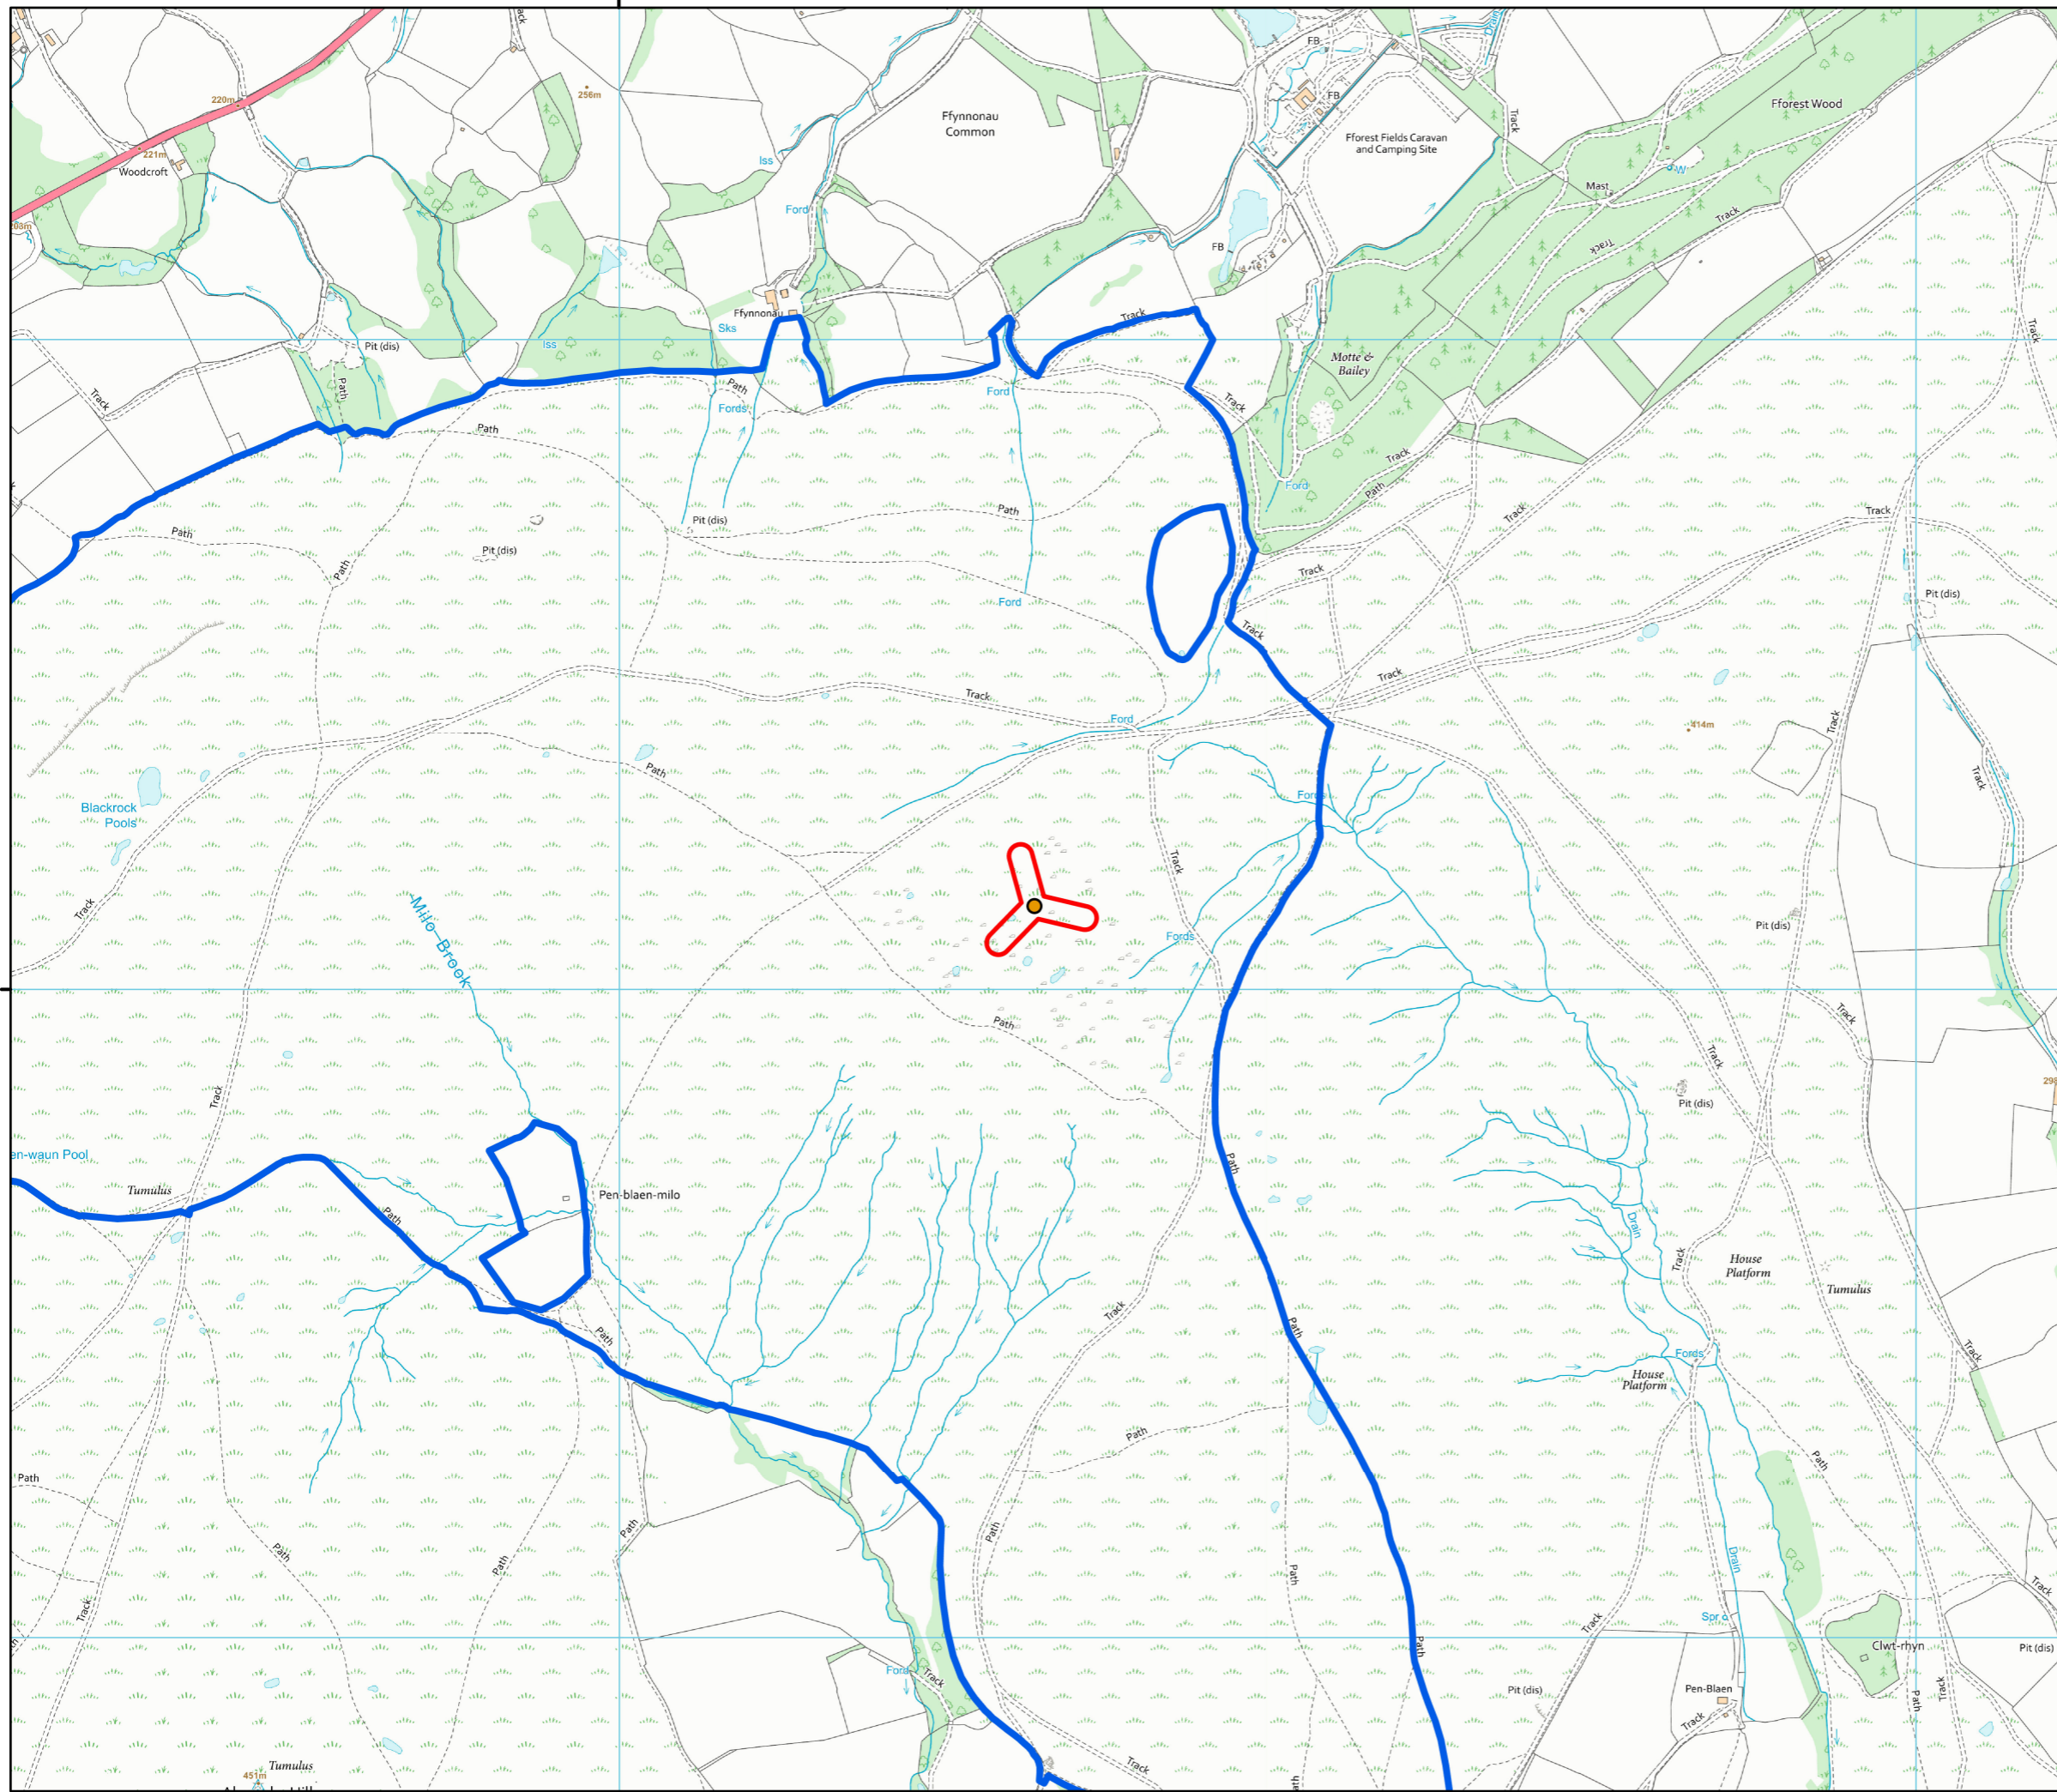

309000

Project Name:
Aberedw

- Met Mast Location (309641, 252128)
- Landowner Boundary
- Planning Application Boundary

Title:
Figure 1 - Location Plan

Created By: CB
 Drawing Size: A3
 Scale: 1:10,000
 Date: 21/11/2023