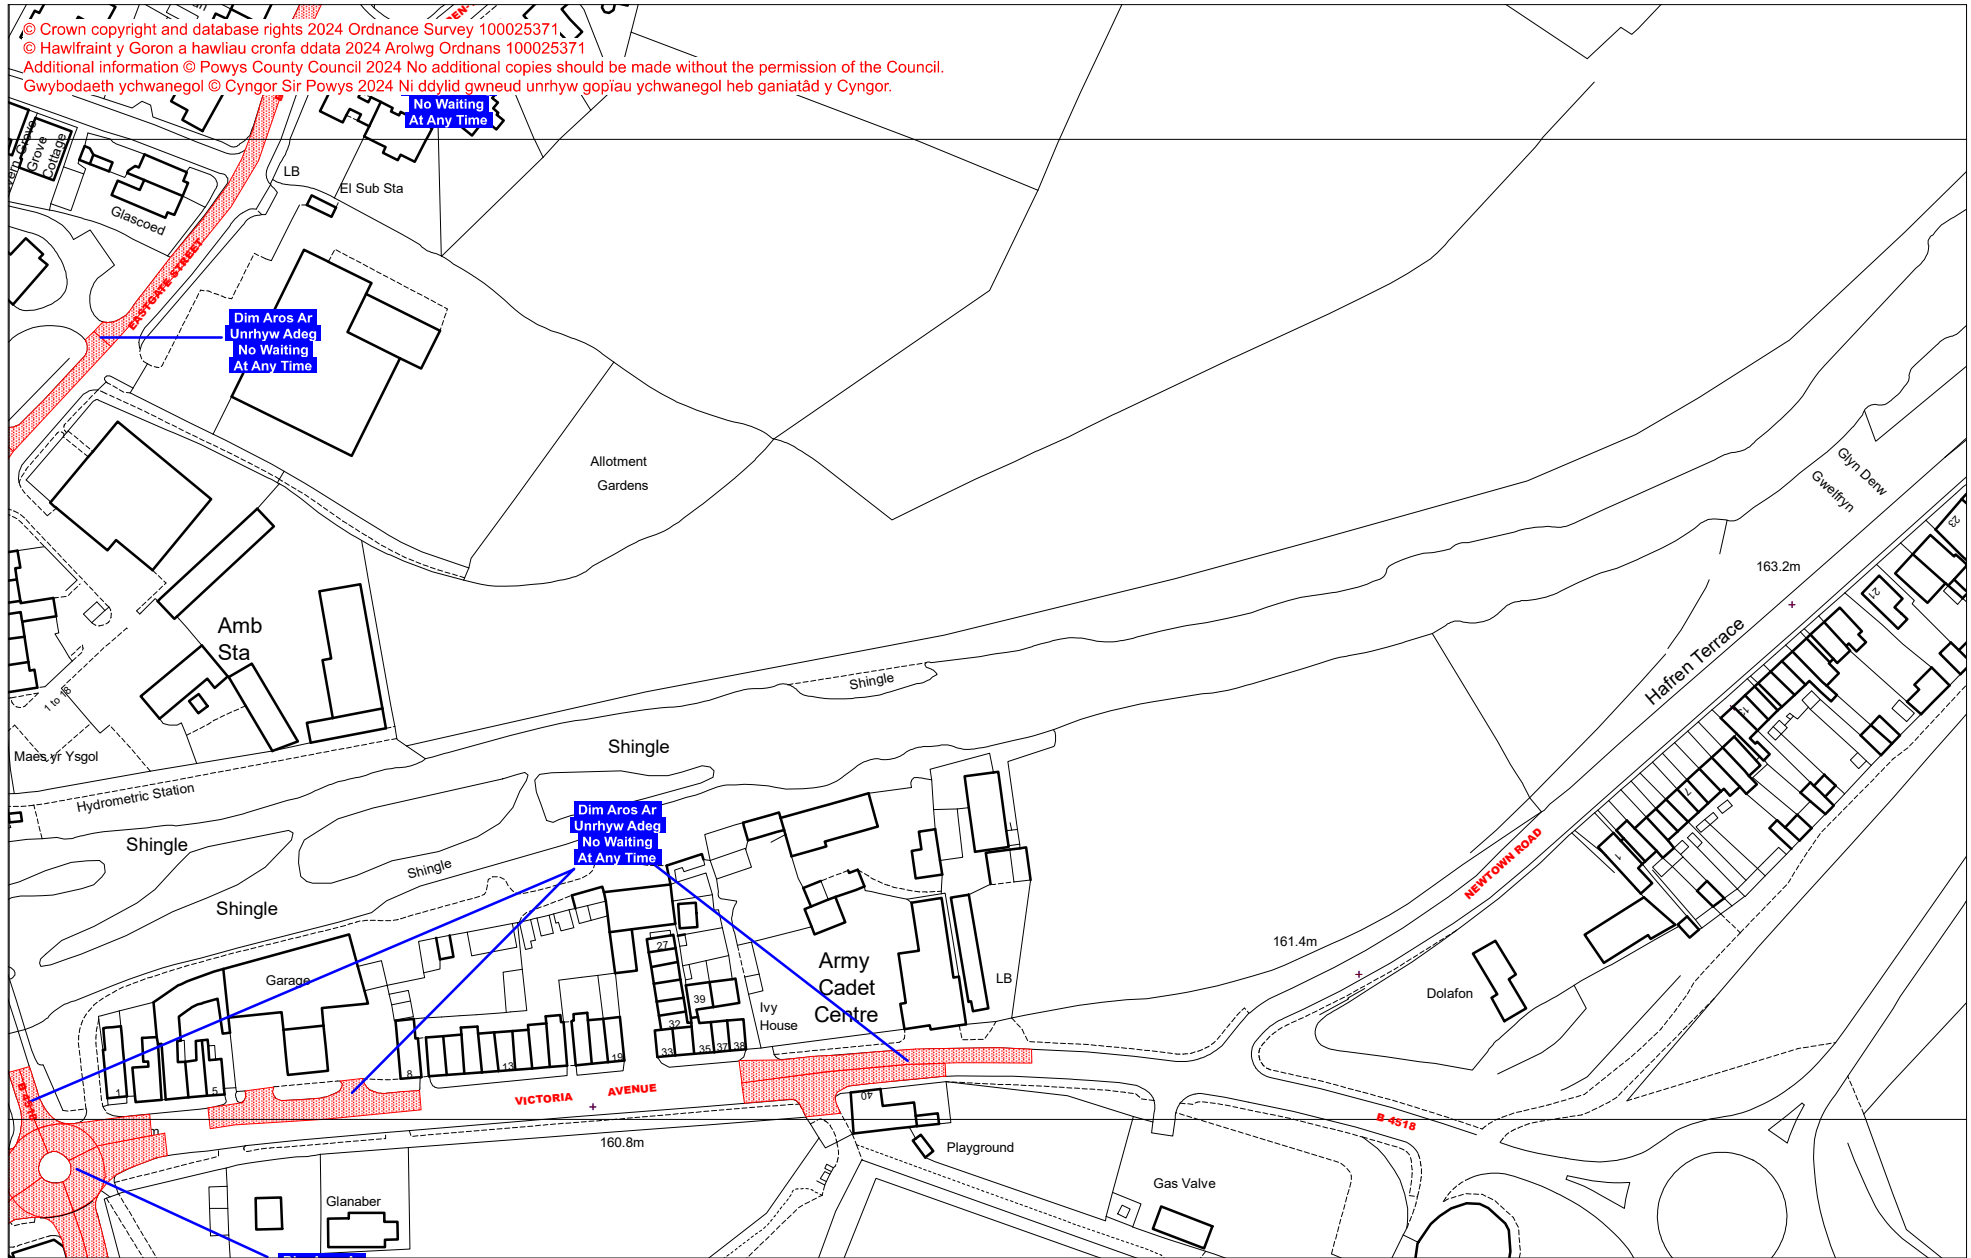

© Crown copyright and database rights 2024 Ordnance Survey 100025371
© Hawlfraint y Goron a hawliau cronfa ddata 2024 Arolwg Ordnans 100025371
Additional information © Powys County Council 2024 No additional copies should be made without the permission of the Council.
Gwybodaeth ychwanegol © Cyngor Sir Powys 2024 Ni ddylid gwneud unrhyw gopiau ychwanegol heb ganiatâd y Cyngor.