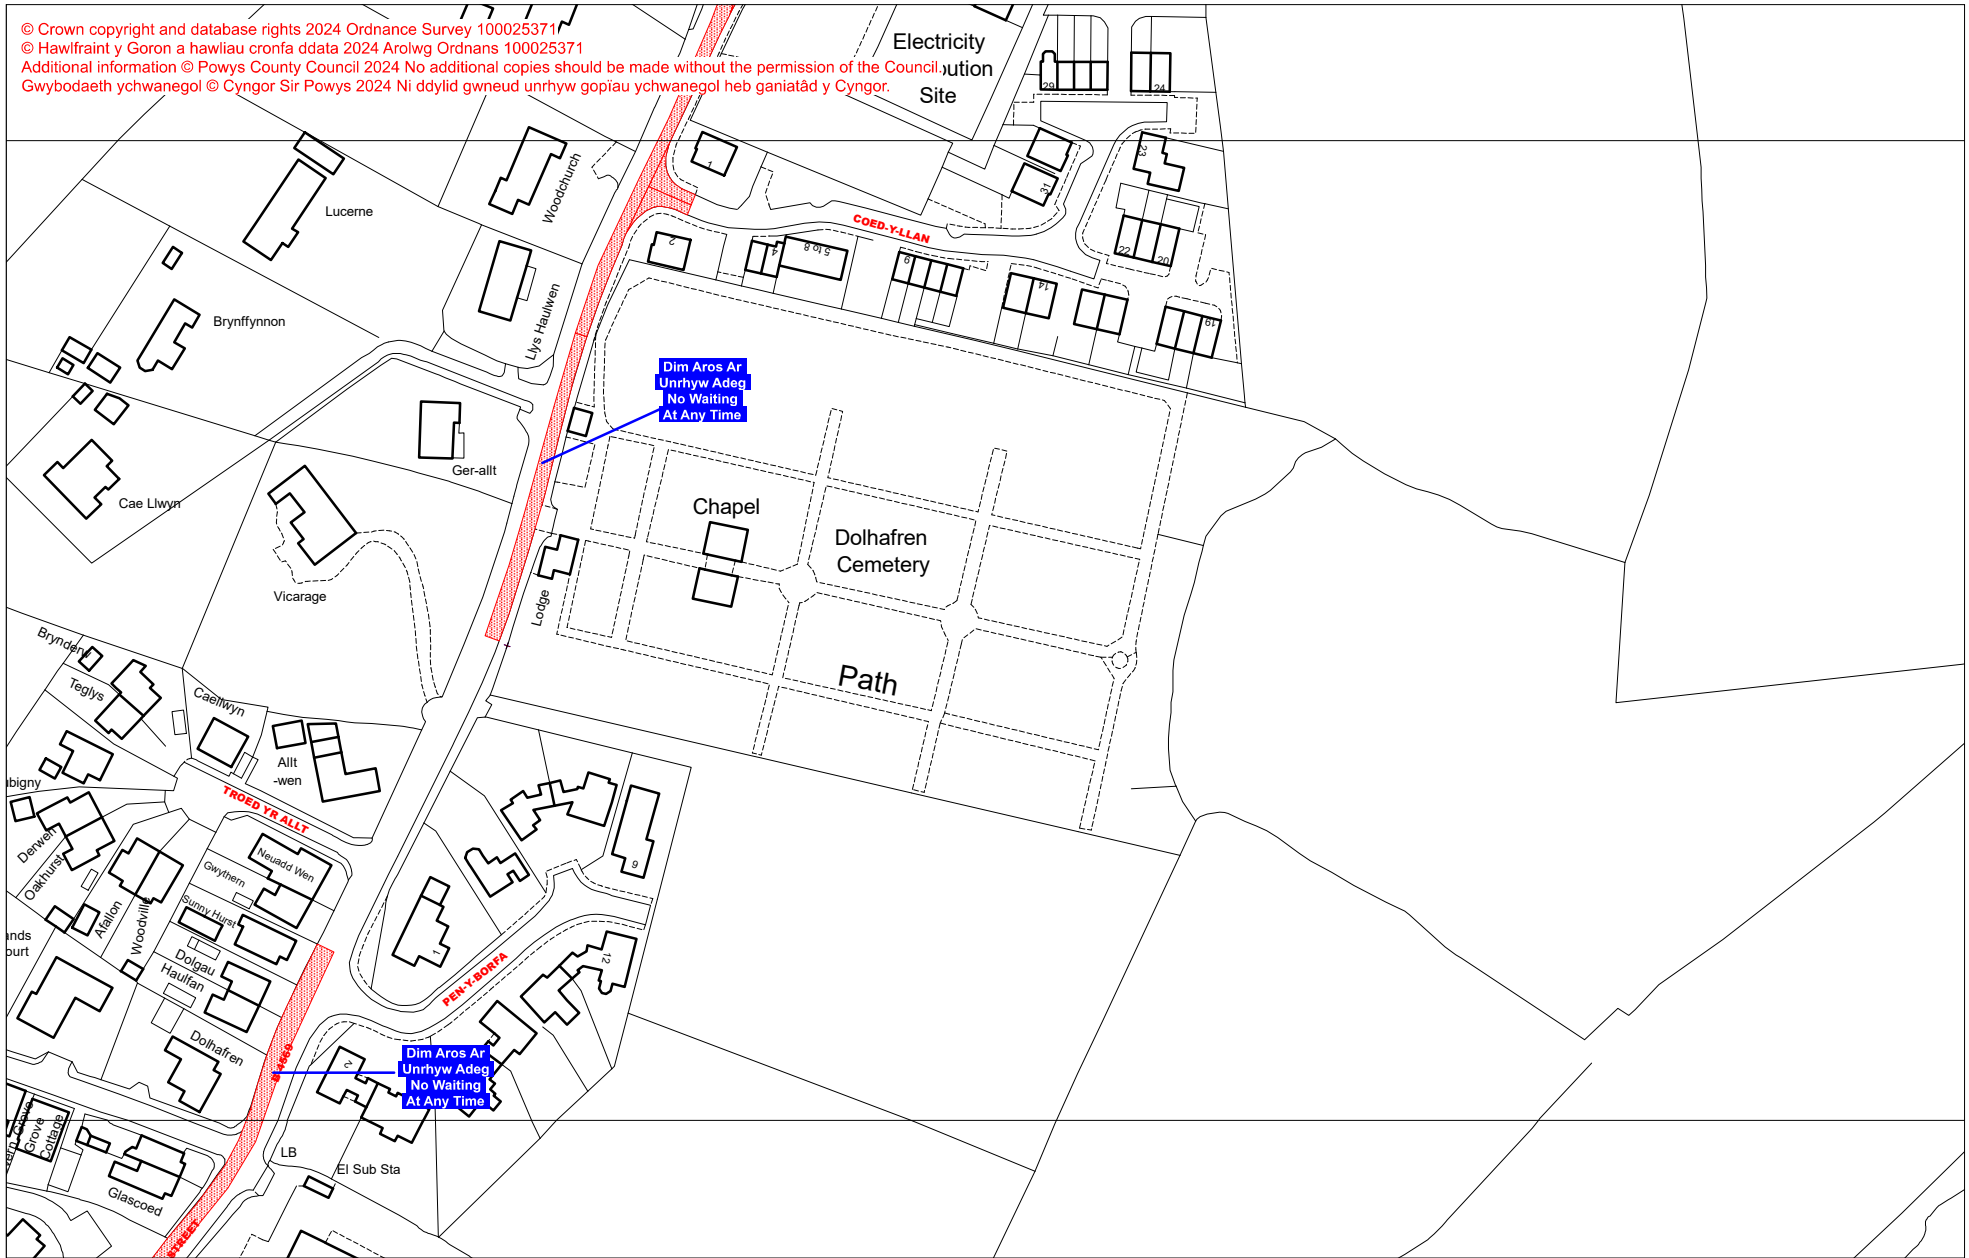

© Crown copyright and database rights 2024 Ordnance Survey 100025371
© Hawlfraint y Goron a hawliau cronfa ddata 2024 Arolwg Ordans 100025371
Additional information © Powys County Council 2024 No additional copies should be made without the permission of the Council.
Gwybodaeth ychwanegol © Cyngor Sir Powys 2024 Ni ddylid gwneud unrhyw gopïau ychwanegol heb ganiatâd y Cyngor.