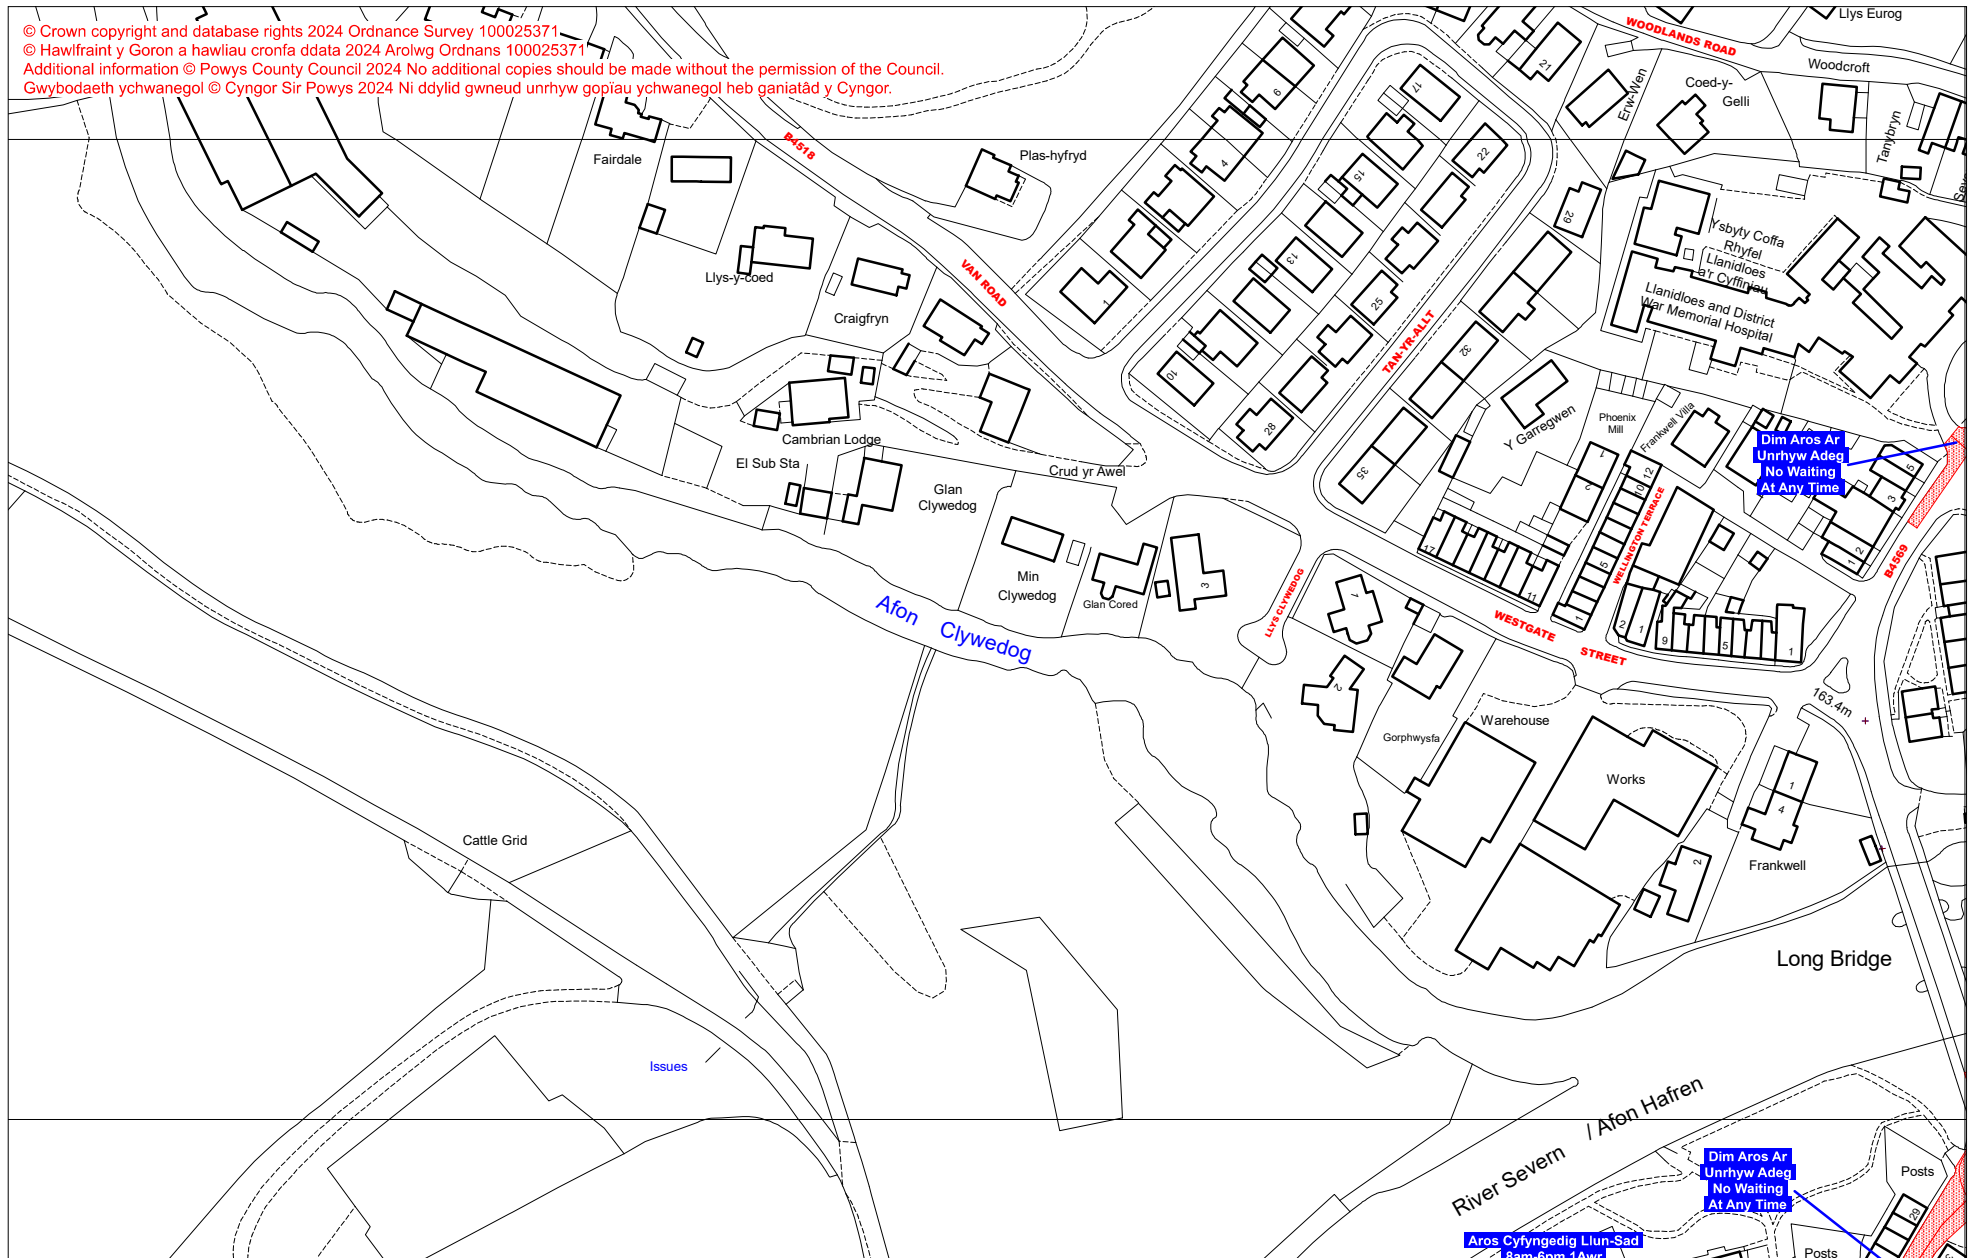

© Crown copyright and database rights 2024 Ordnance Survey 100025371
© Hawlfraint y Goron a hawliau cronfa ddata 2024 Arolwg Ordnans 100025371
Additional information © Powys County Council 2024 No additional copies should be made without the permission of the Council.
Gwybodaeth ychwanegol © Cyngor Sir Powys 2024 Ni ddylid gwneud unrhyw gopiâu ychwanegol heb ganiatâd y Cyngor.