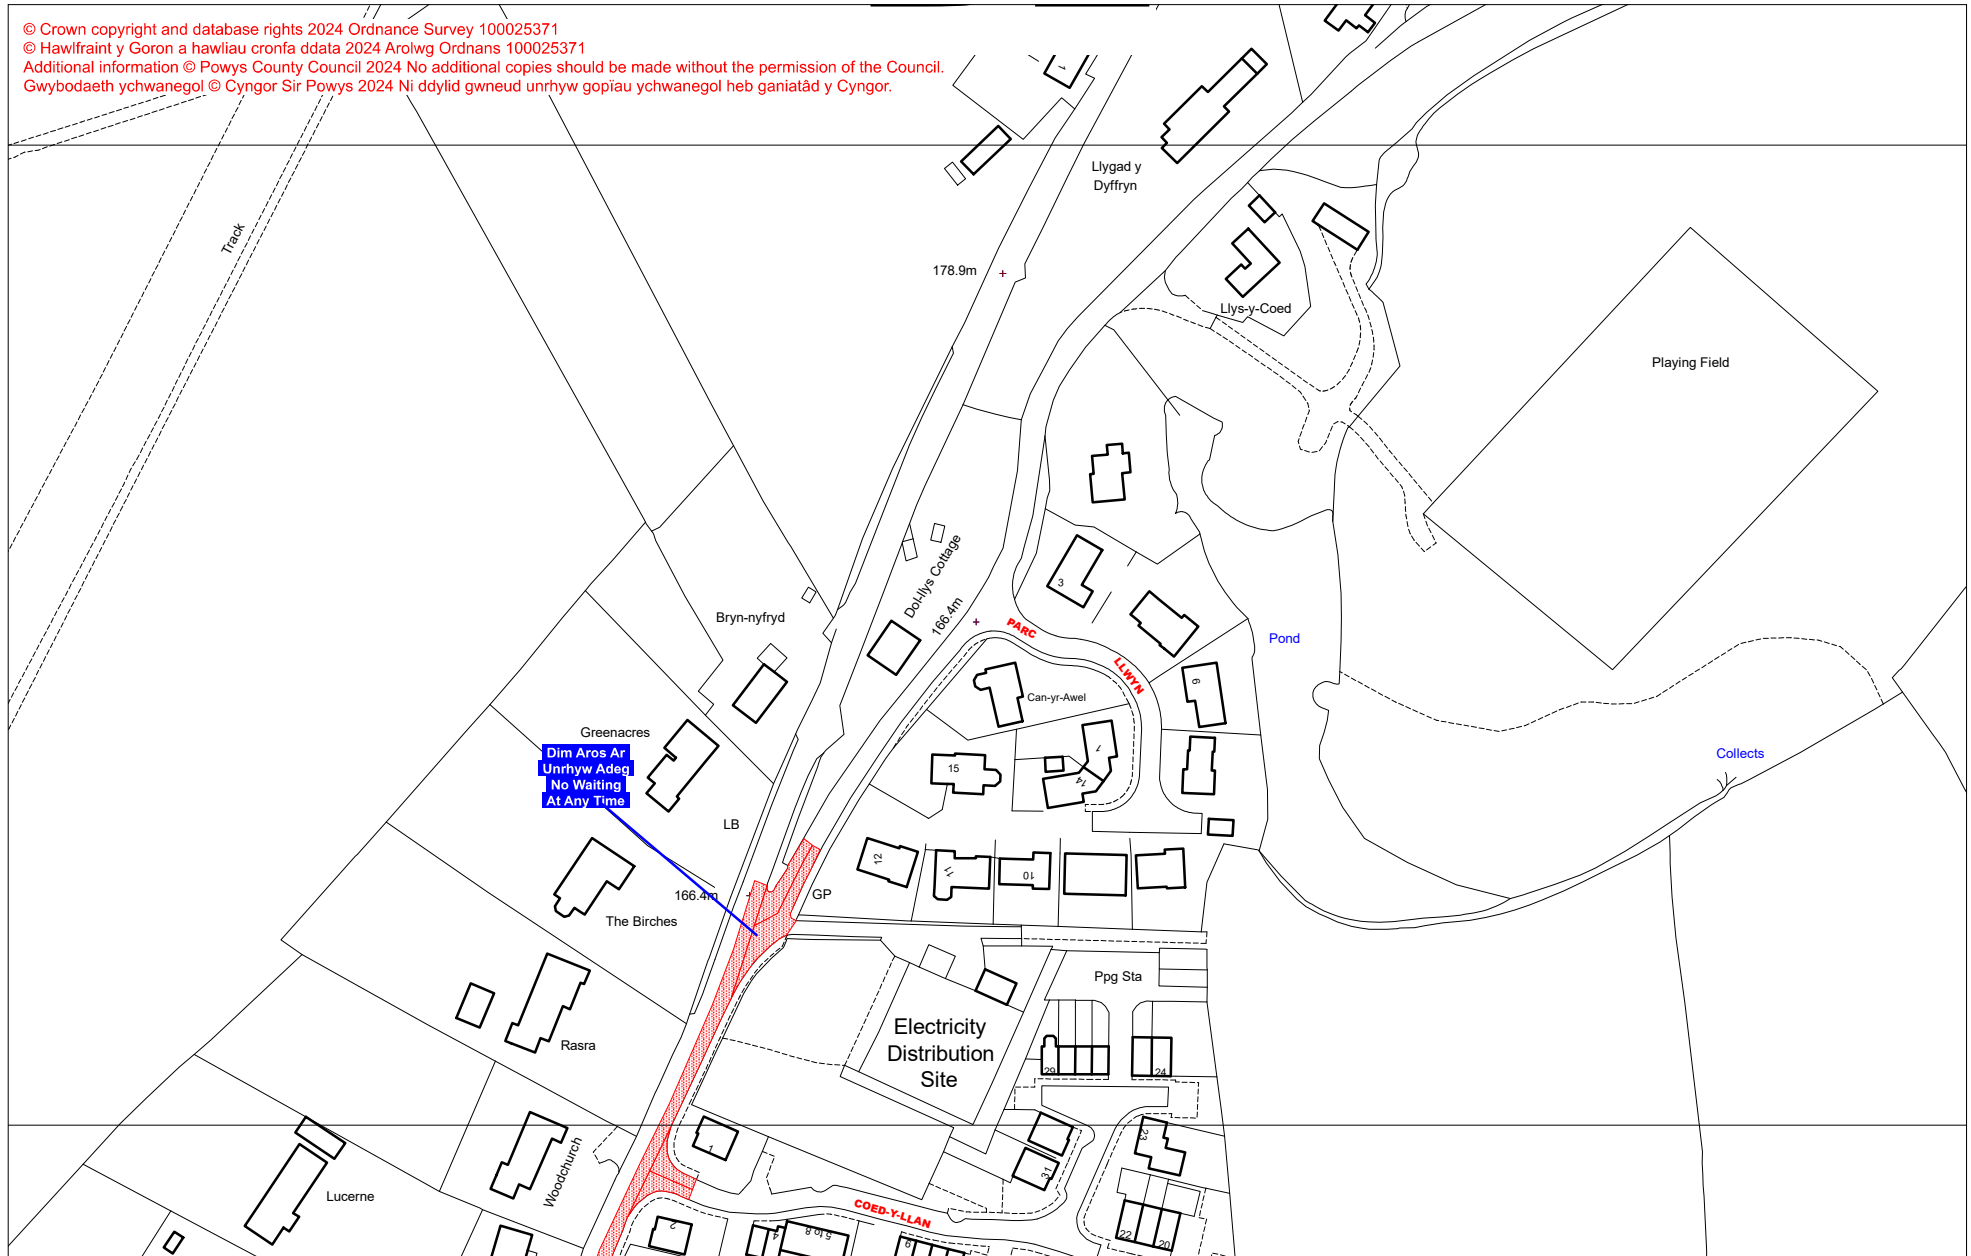

© Crown copyright and database rights 2024 Ordnance Survey 100025371
© Hawlfraint y Goron a hawliau cronfa ddata 2024 Arolwg Ordans 100025371
Additional information © Powys County Council 2024 No additional copies should be made without the permission of the Council.
Gwybodaeth ychwanegol © Cyngor Sir Powys 2024 Ni ddylid gwneud unrhyw gopïau ychwanegol heb ganiatâd y Cyngor.