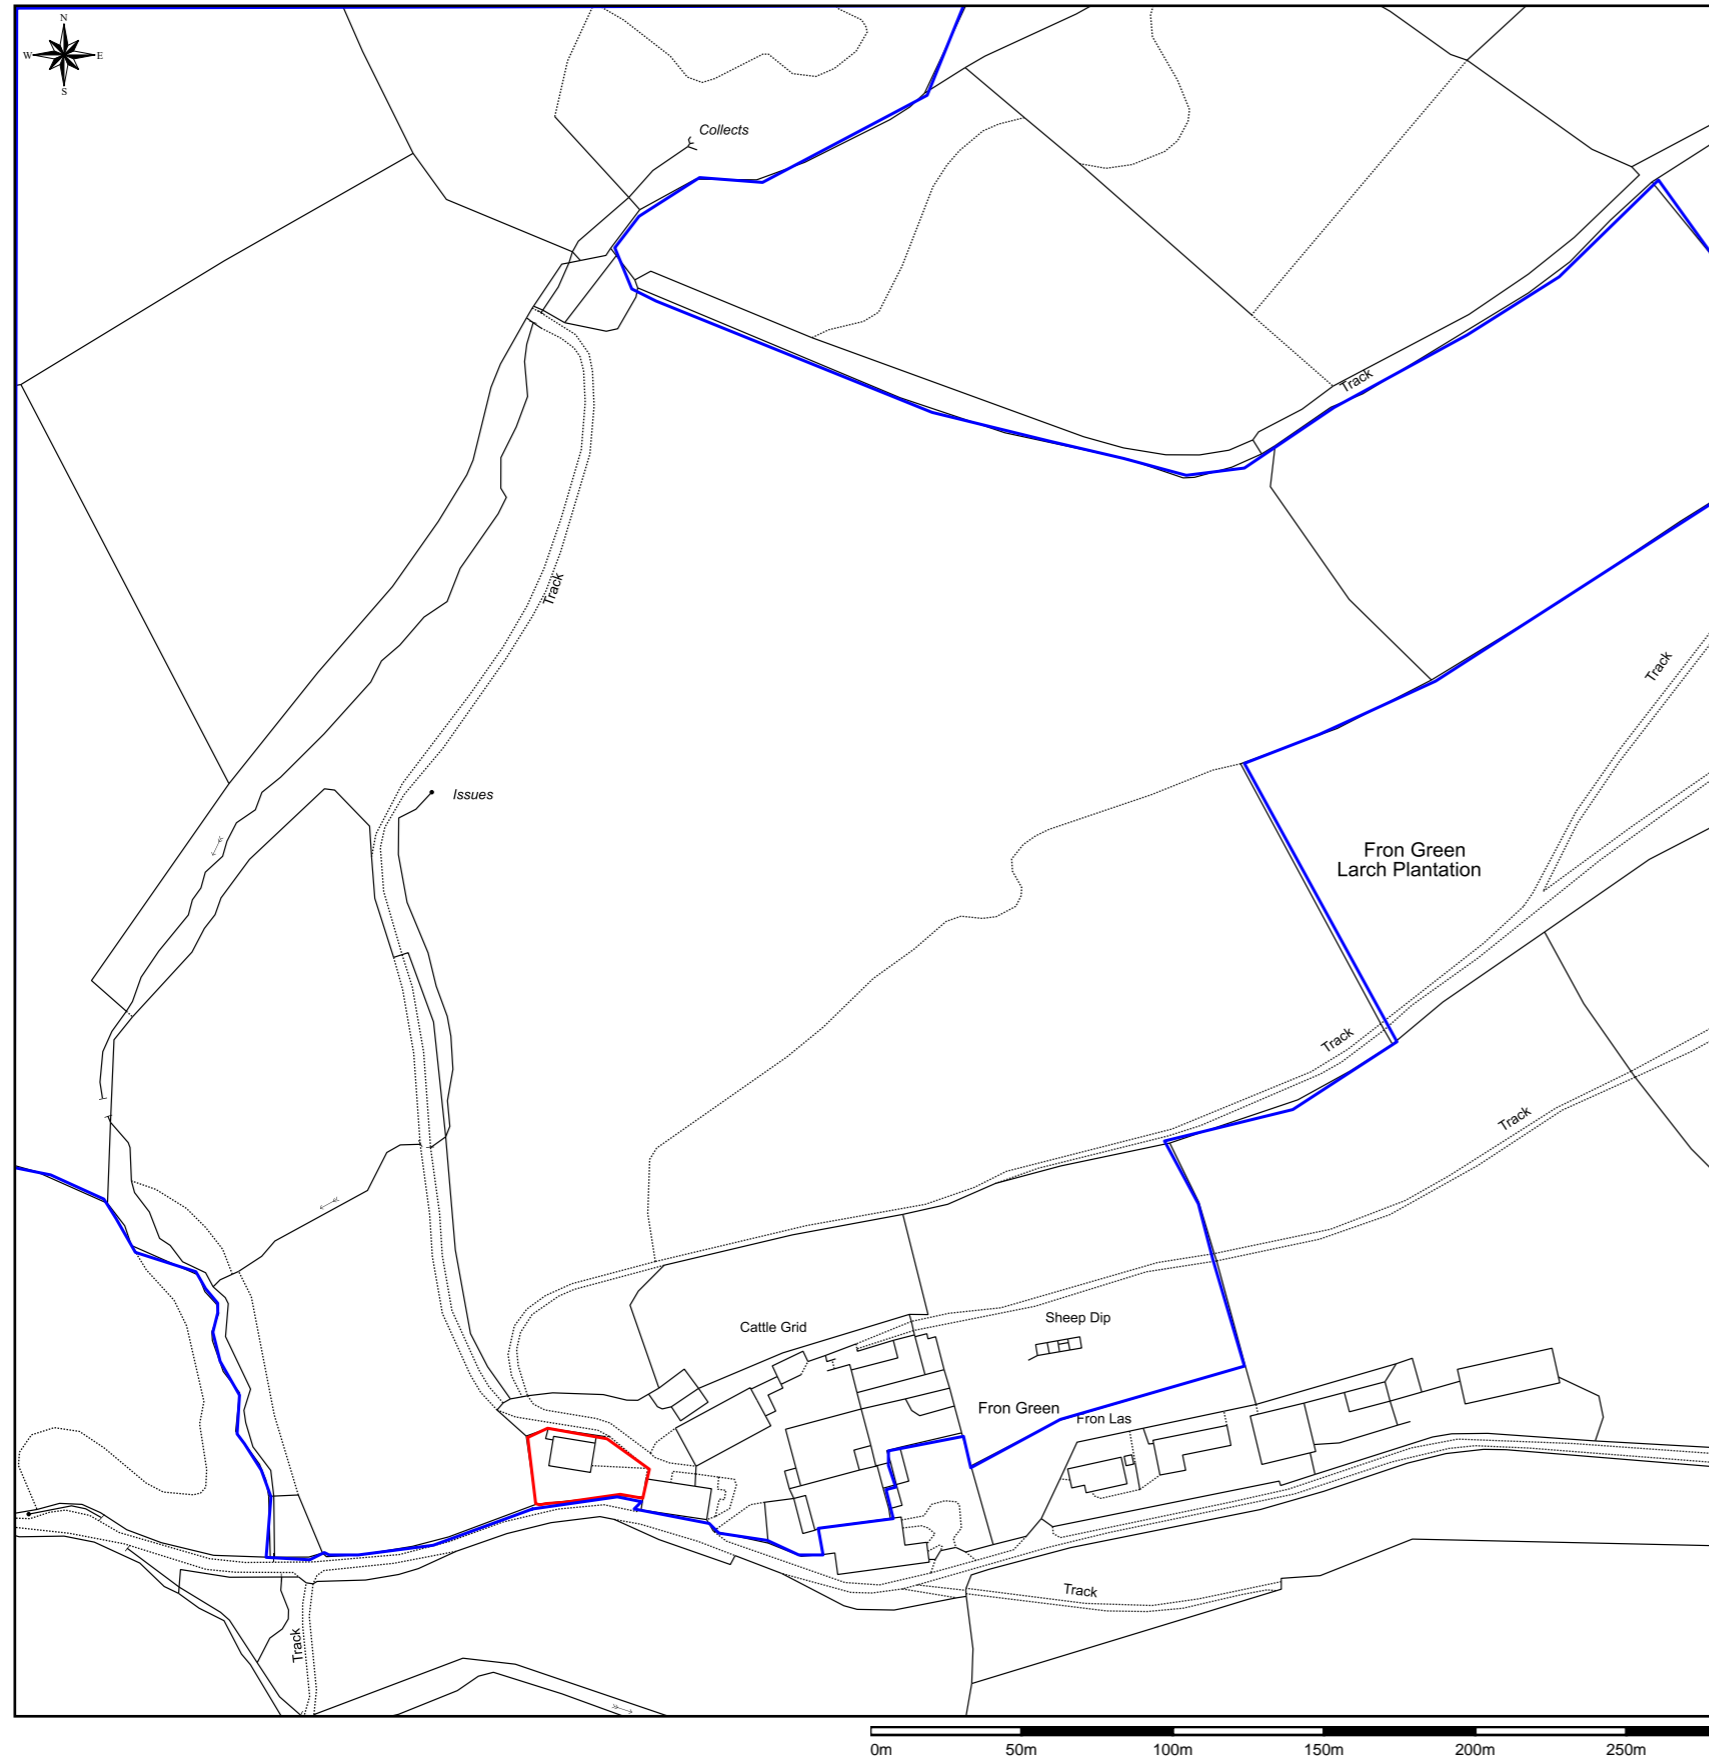

Hill View, Llanllugan, Powys, SY21 0AG

EVANSBANKS

PLANNING

Dwg No: SLP/1421.a
Development: Variation of Condition

This Plan includes the following Licensed Data: OS MasterMap Black and White PDF Location Plan by the Ordnance Survey National Geographic Database and incorporating surveyed revision available at the date of production. Reproduction in whole or in part is prohibited without the prior permission of Ordnance Survey. The representation of a road, track or path is no evidence of a right of way. The representation of features, as lines is no evidence of a property boundary. © Crown copyright and database rights, 2022. Ordnance Survey 0100031673

Scale: 1:2500, paper size: A3

emapsiteTM
plans

Prepared by: Laura Newcombe, 03-03-2022