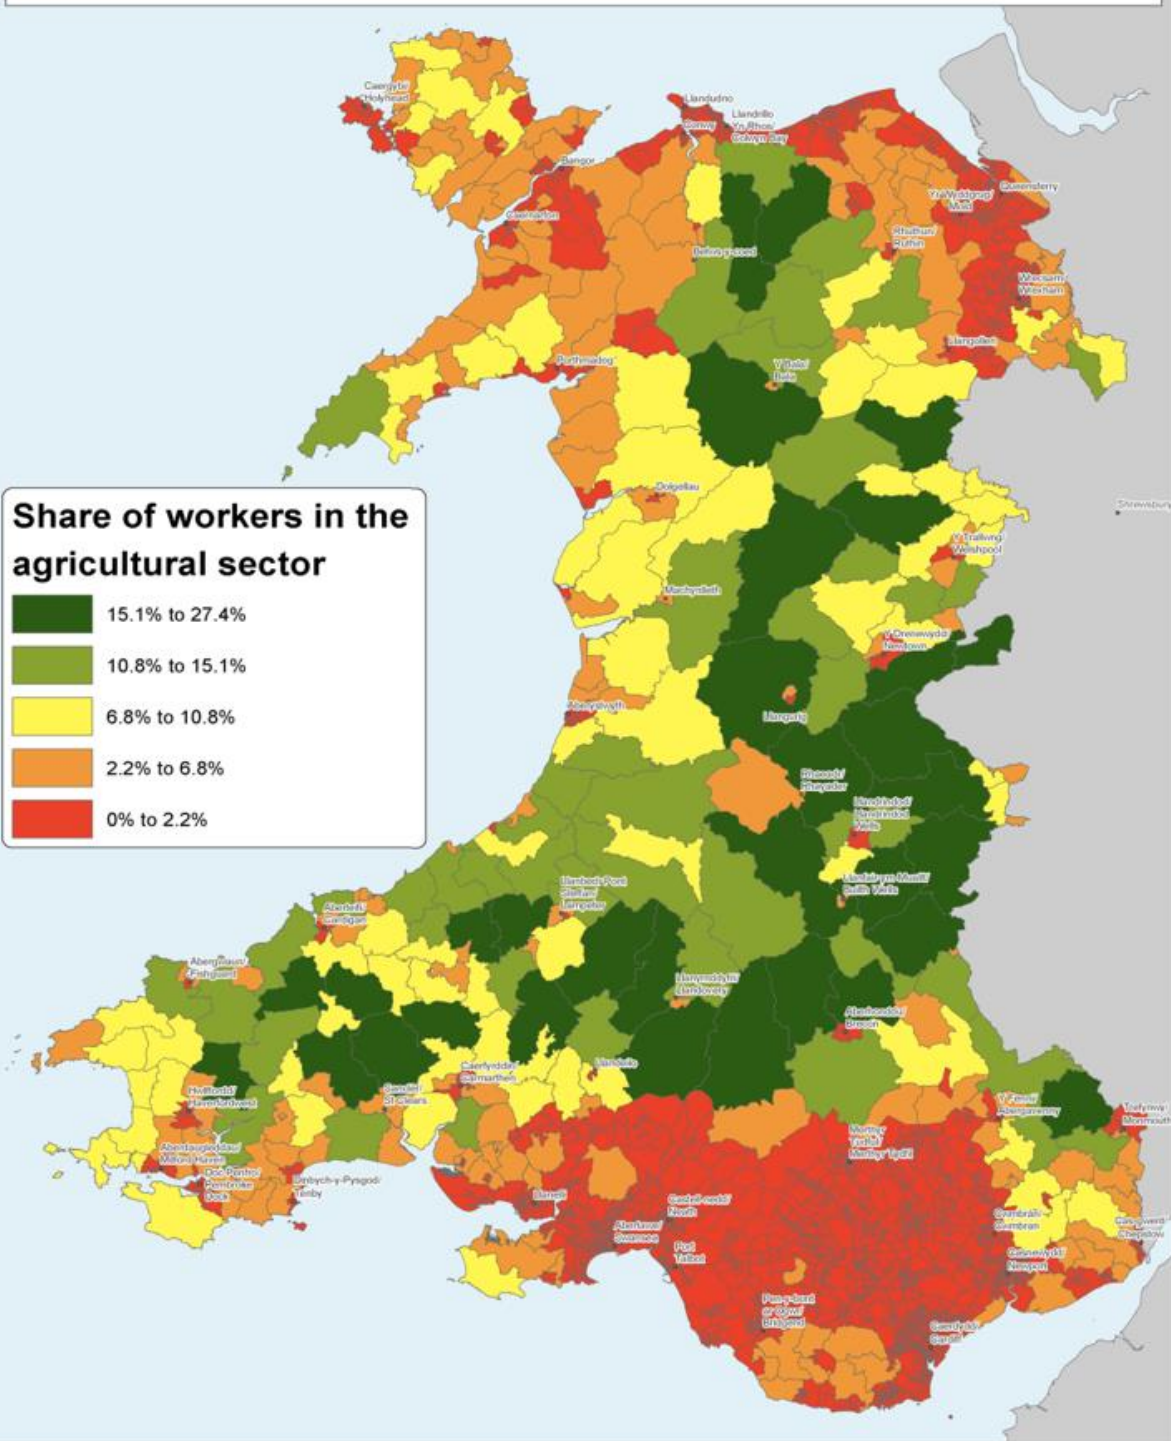

Share of workers whose main work is in the agriculture sector, 2011

Source: Census of Employment, 2011
Workers includes those in employment or self employment.
Each worker is allocated a single main industrial sector even if they have more than one job.

Reproduced by permission of Ordnance Survey on behalf of HMSO.

© Crown copyright and database right 2018. All rights reserved.
Welsh Government. Licence number 100017916.

Llywodraeth Cymru
Welsh Government