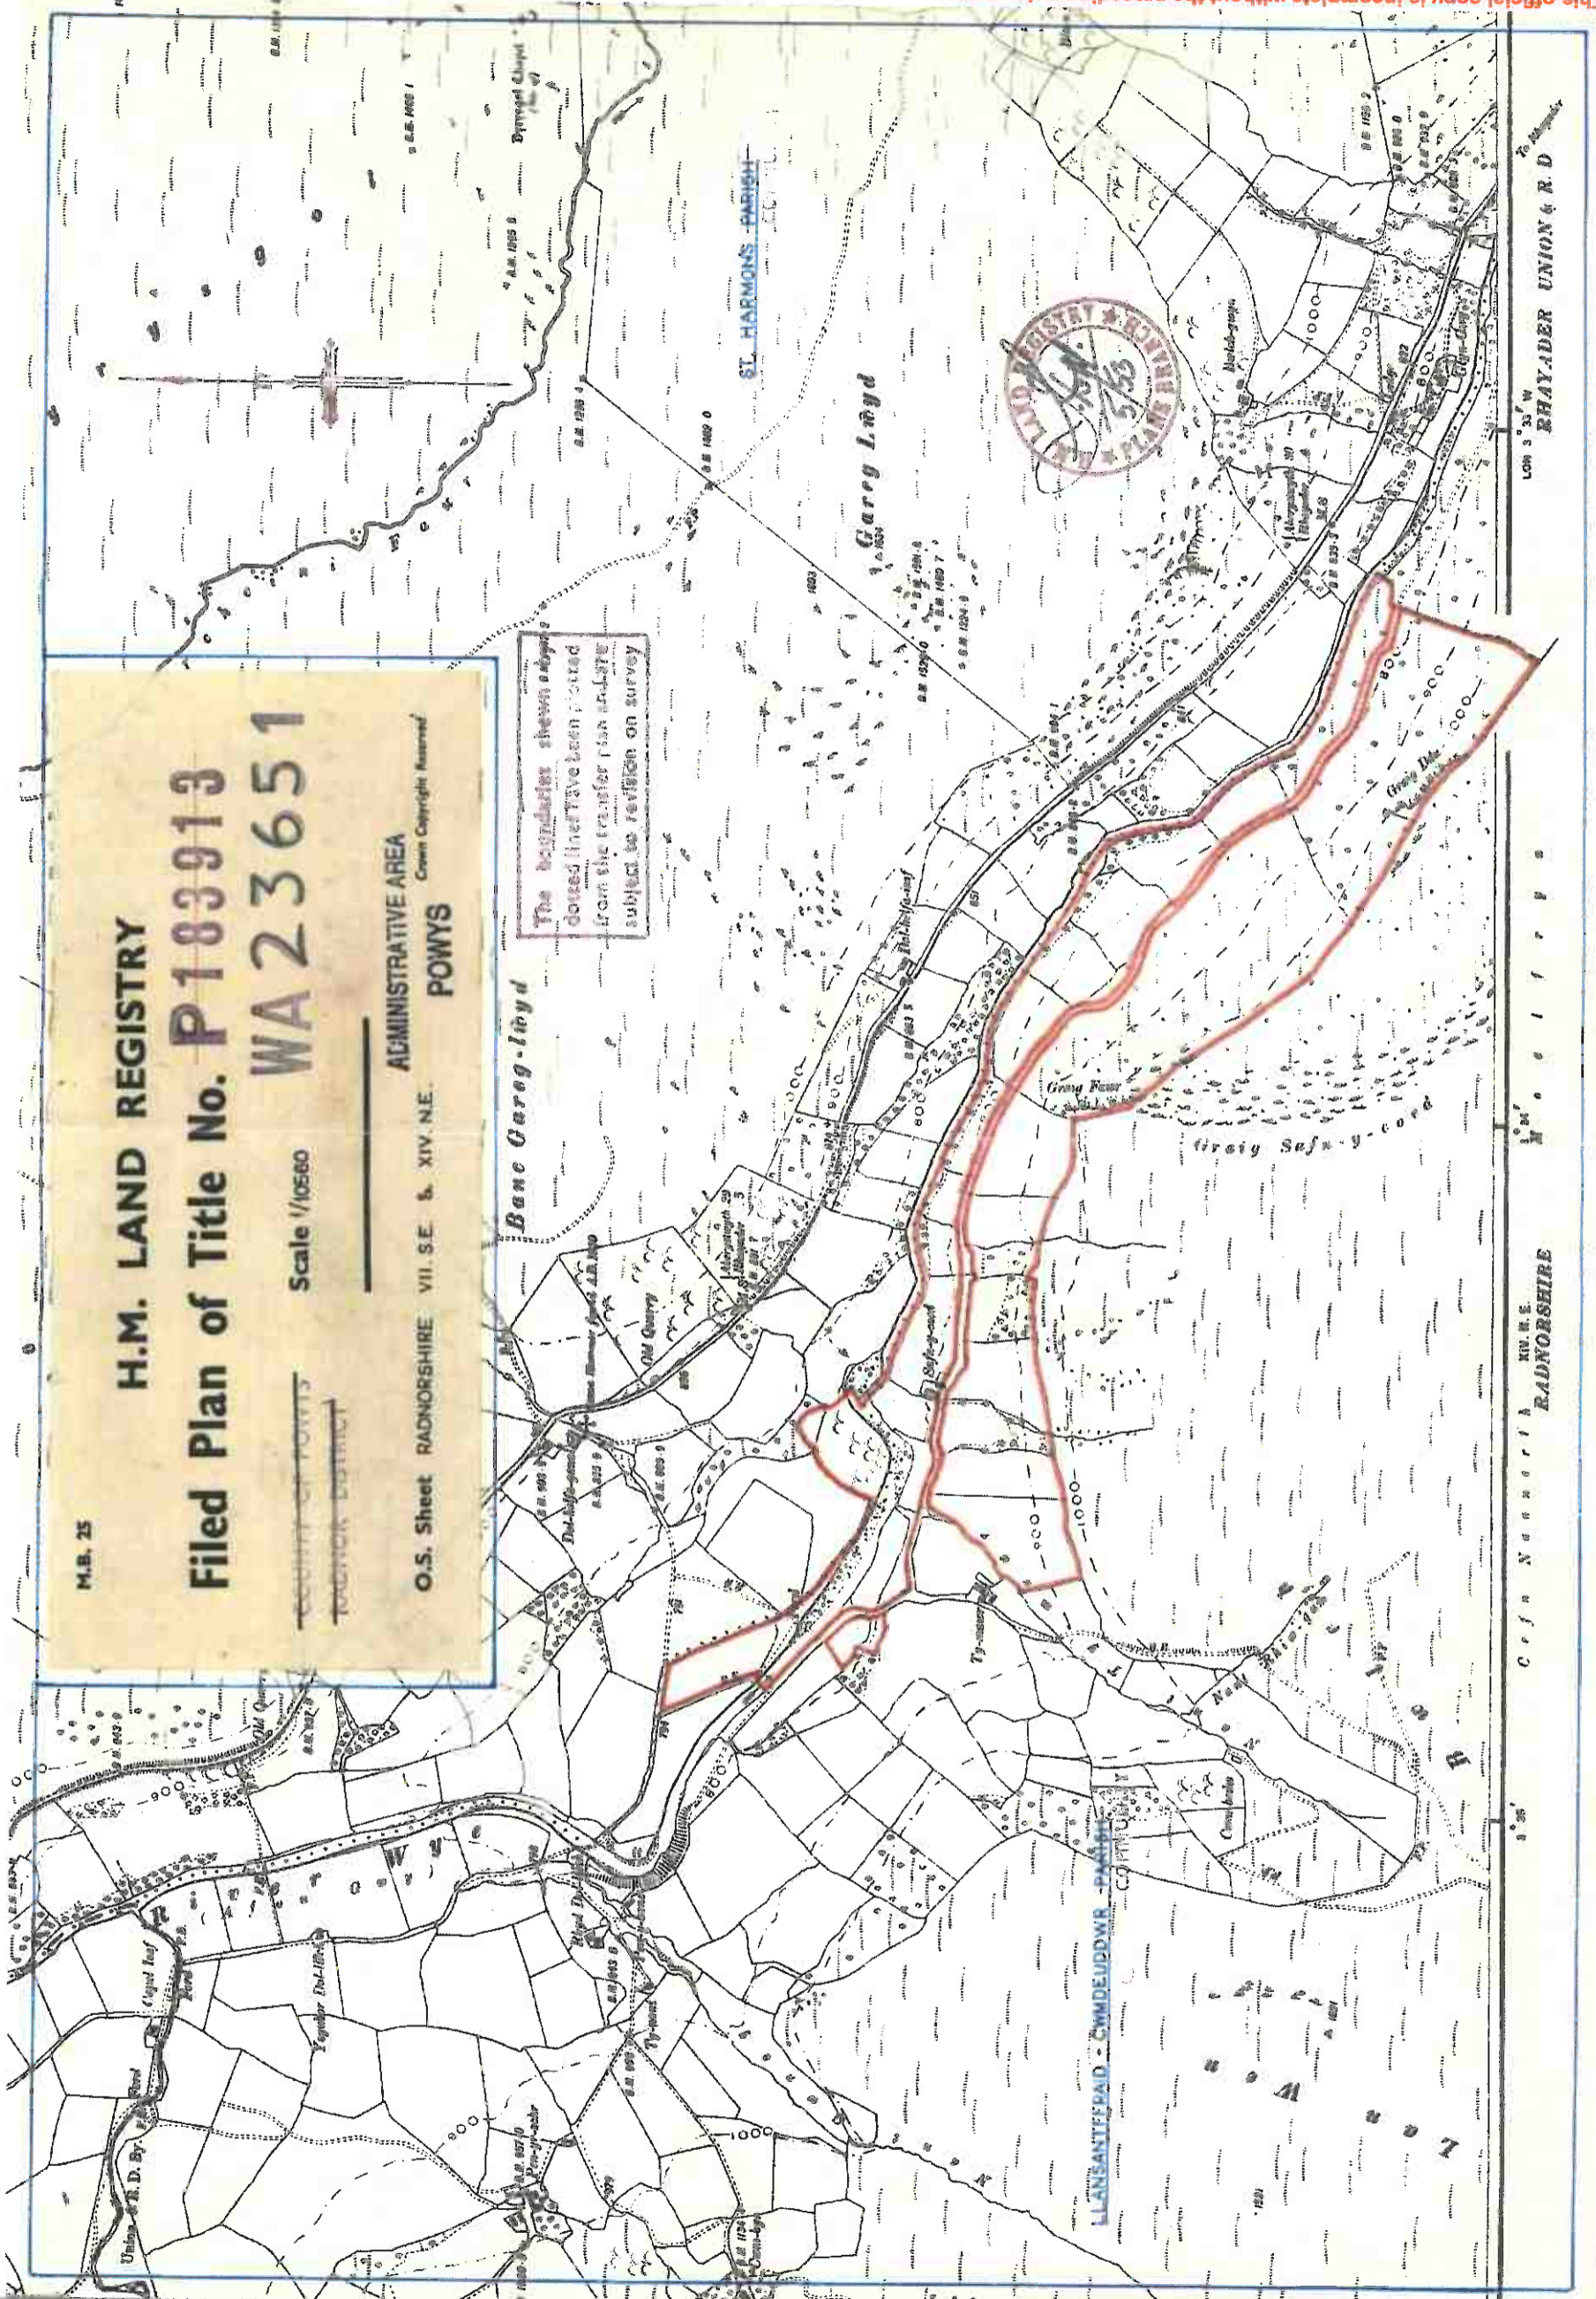

This official copy is incomplete without the preceding notes page.
Mae'r copi swyddogol hwn yn anghyflawn heb y dudalen nodiadau flaenorol.

M.B. 25

H.M. LAND REGISTRY

Filed Plan of Title No. P183913

WA 23651

Scale 1/10560

ADMINISTRATIVE AREA

POWYS

O.S. Sheet RADNORSHIRE VII. SE. 6. XIV. N.E.

Crown Copyright Reserved

The boundaries shown as dashed lines have been plotted from the transfer plan which is subject to revision on survey