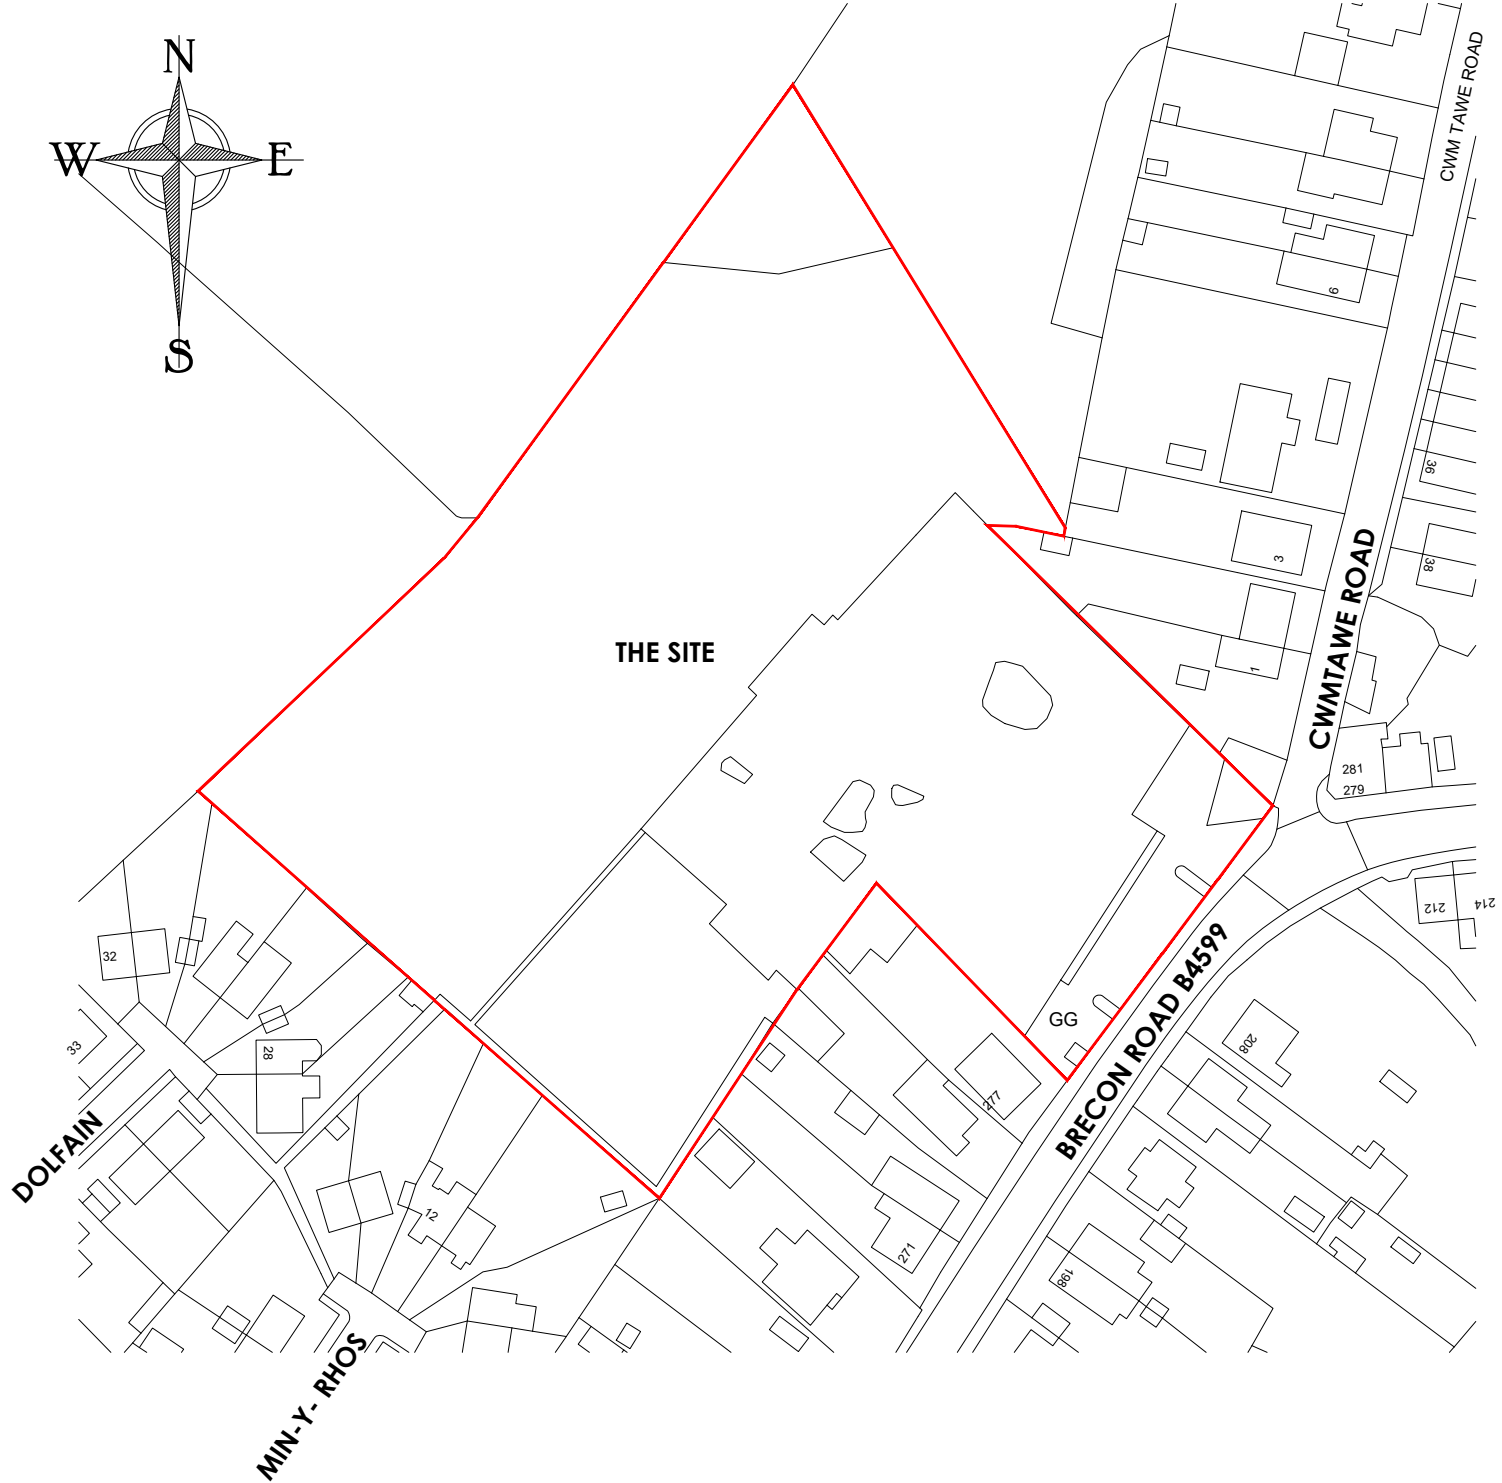

FORMER PENRHOS SCHOOL, YSTRADGYNLAIS.

Revision	Date	Amendment	Initials
----------	------	-----------	----------

Development	FORMER PENRHOS SCHOOL, YASTRADGYNLAIS.		
Location	YASTRADGYNLAIS.		
Client	PENRHOS SCHOOL DEVELOPMENT		
Drawing Title	SITE LOCATION PLAN		
Drawing Number	YSTR-15-04-01		
Revision	/	Scale @ A3	1:1250
Drawn By	PVCT/UI	Date Started	21/06/18
Checked by	Date		