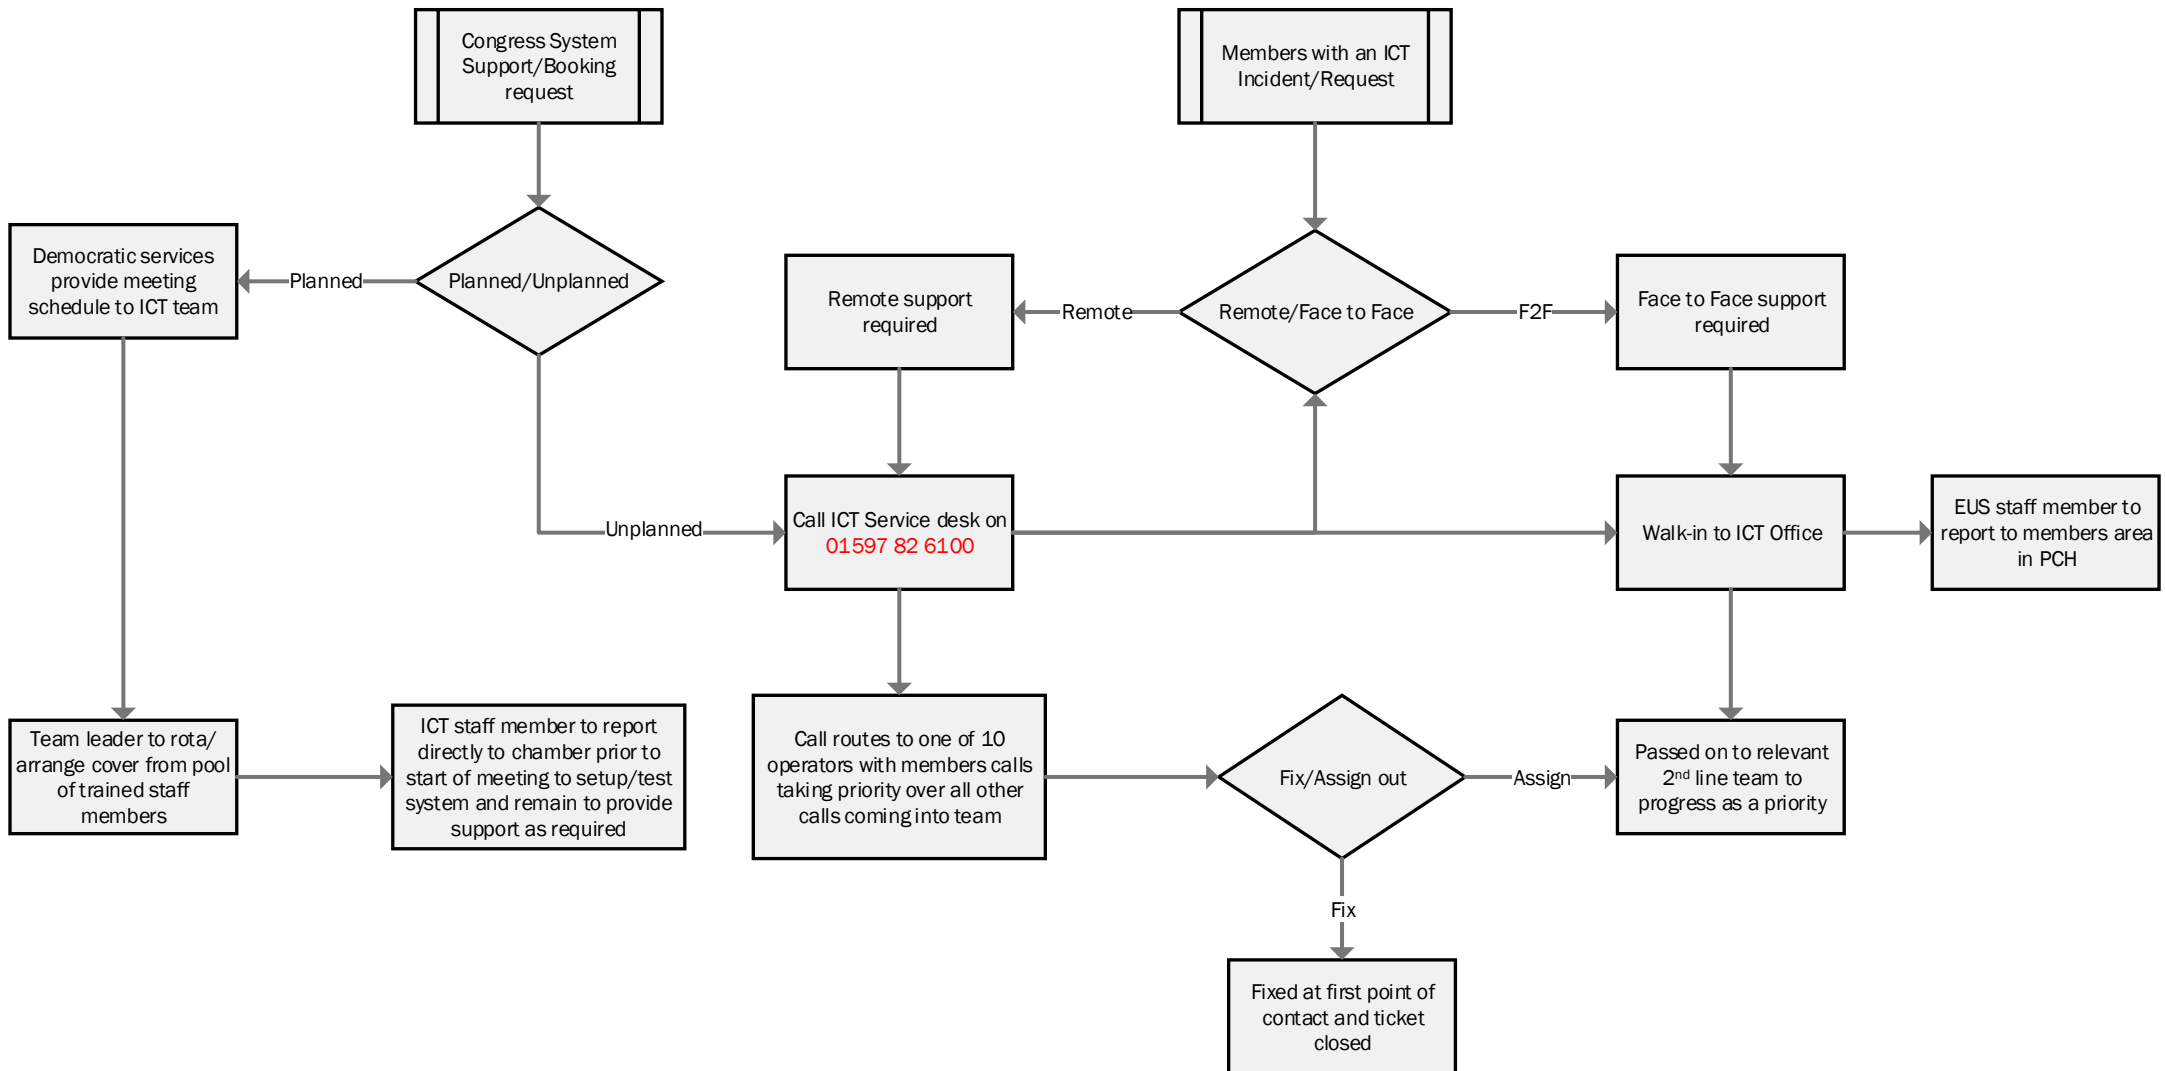

Process Map: Proposed ICT support route for members

Date created: 24/01/2019
Last updated: 08/02/2019

Owner: Nicky Peel
Author: Marc Dowse

Version: 1.3

*Please note that printed copies of this document may be out of date, where possible please refer to digital versions.