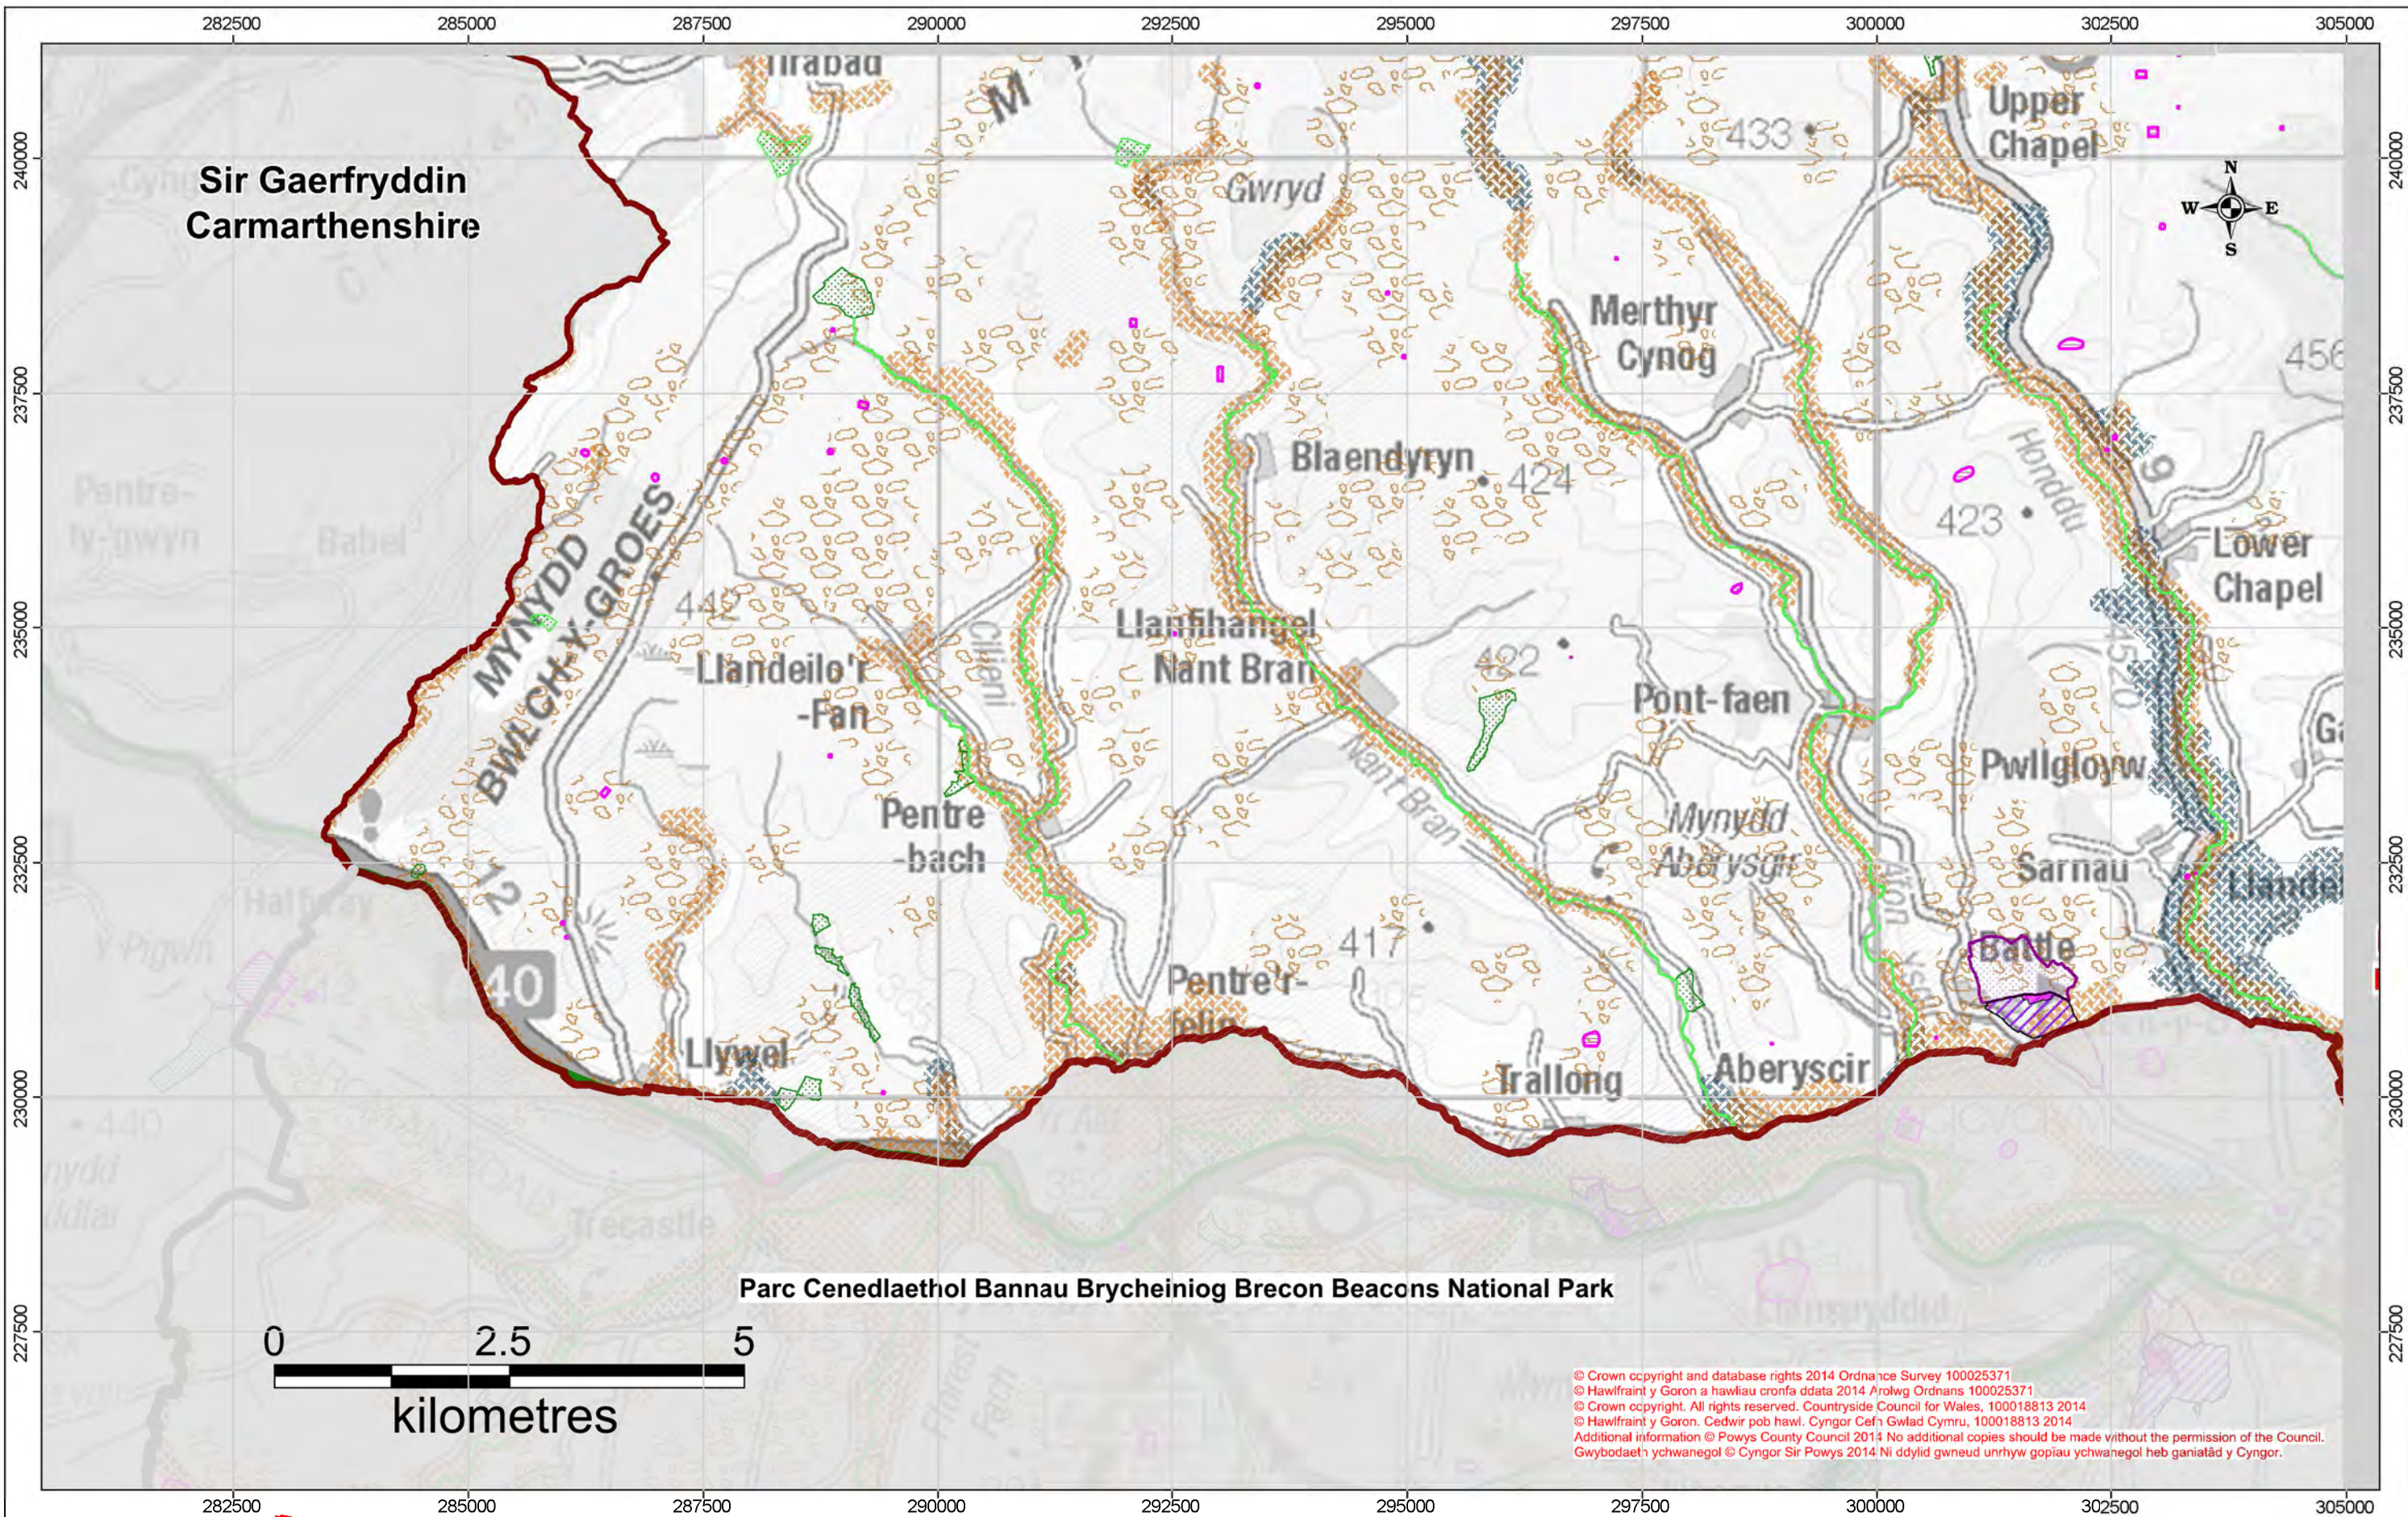

© Crown copyright and database rights 2014 Ordnance Survey 100025371
© Hawffraint y Goron a hawliau cronfa ddata 2014 Arolwg Ordnans 100025371
© Crown copyright. All rights reserved. Countryside Council for Wales, 100018813 2014
© Hawffraint y Goron. Cedwir pob hawl. Cyngor Cefn Gwlad Cymru, 100018813 2014
Additional information © Powys County Council 2014 No additional copies should be made without the permission of the Council.
Gwybodaeth ychwanegol © Cyngor Sir Powys 2014 Ni ddylid gwneud unrhyw gopïau ychwanegol heb ganiatâd y Cyngor.