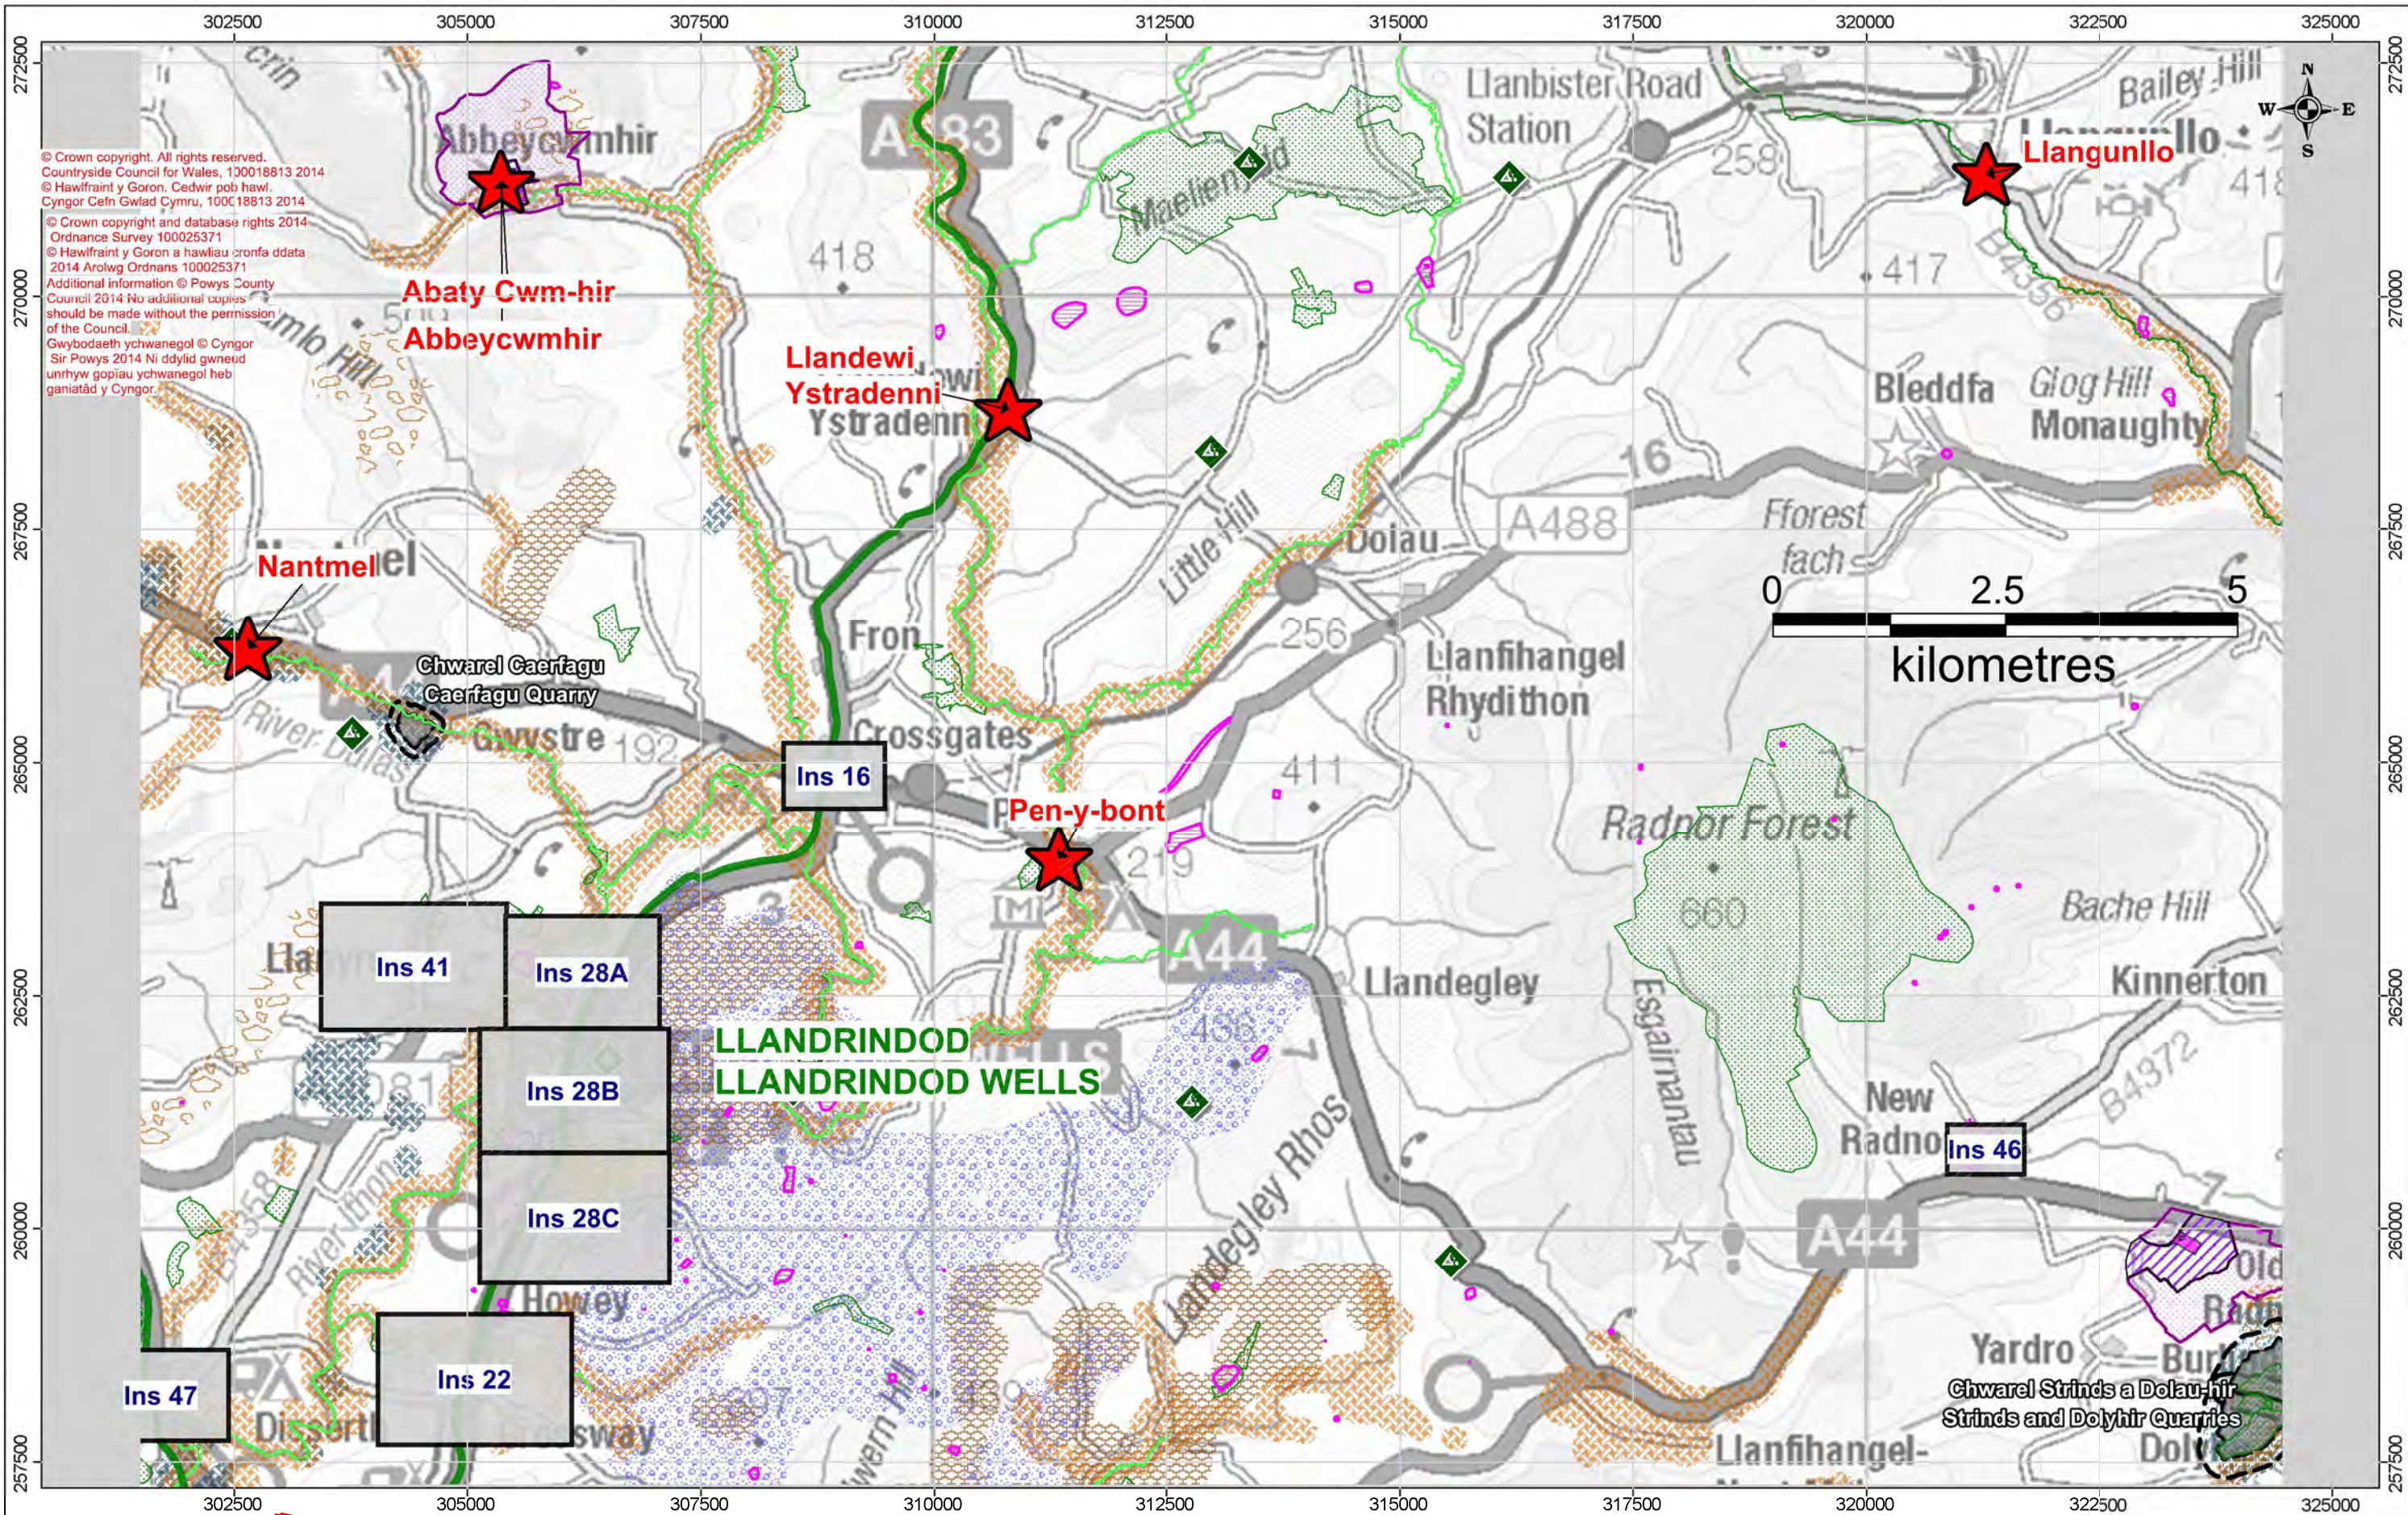

© Crown copyright. All rights reserved.
Countryside Council for Wales, 130018813 2014
© Hawfrant y Goron. Cedwir pob hawl.
Cyngor Cefn Gwlad Cymru, 100C18813 2014
© Crown copyright and database rights 2014
Ordnance Survey 100025371
© Hawfrant y Goron a hawliau cronfa ddata
2014 Arolwg Ordnans 100025371
Additional information © Powys County
Council 2014 No additional copies
should be made without the permission
of the Council.
Gwybodaeth ychwanegol © Cyngor
Sir Powys 2014 Ni ddylid gwneud
unrhyw gopïau ychwanegol heb
ganiatâd y Cyngor.