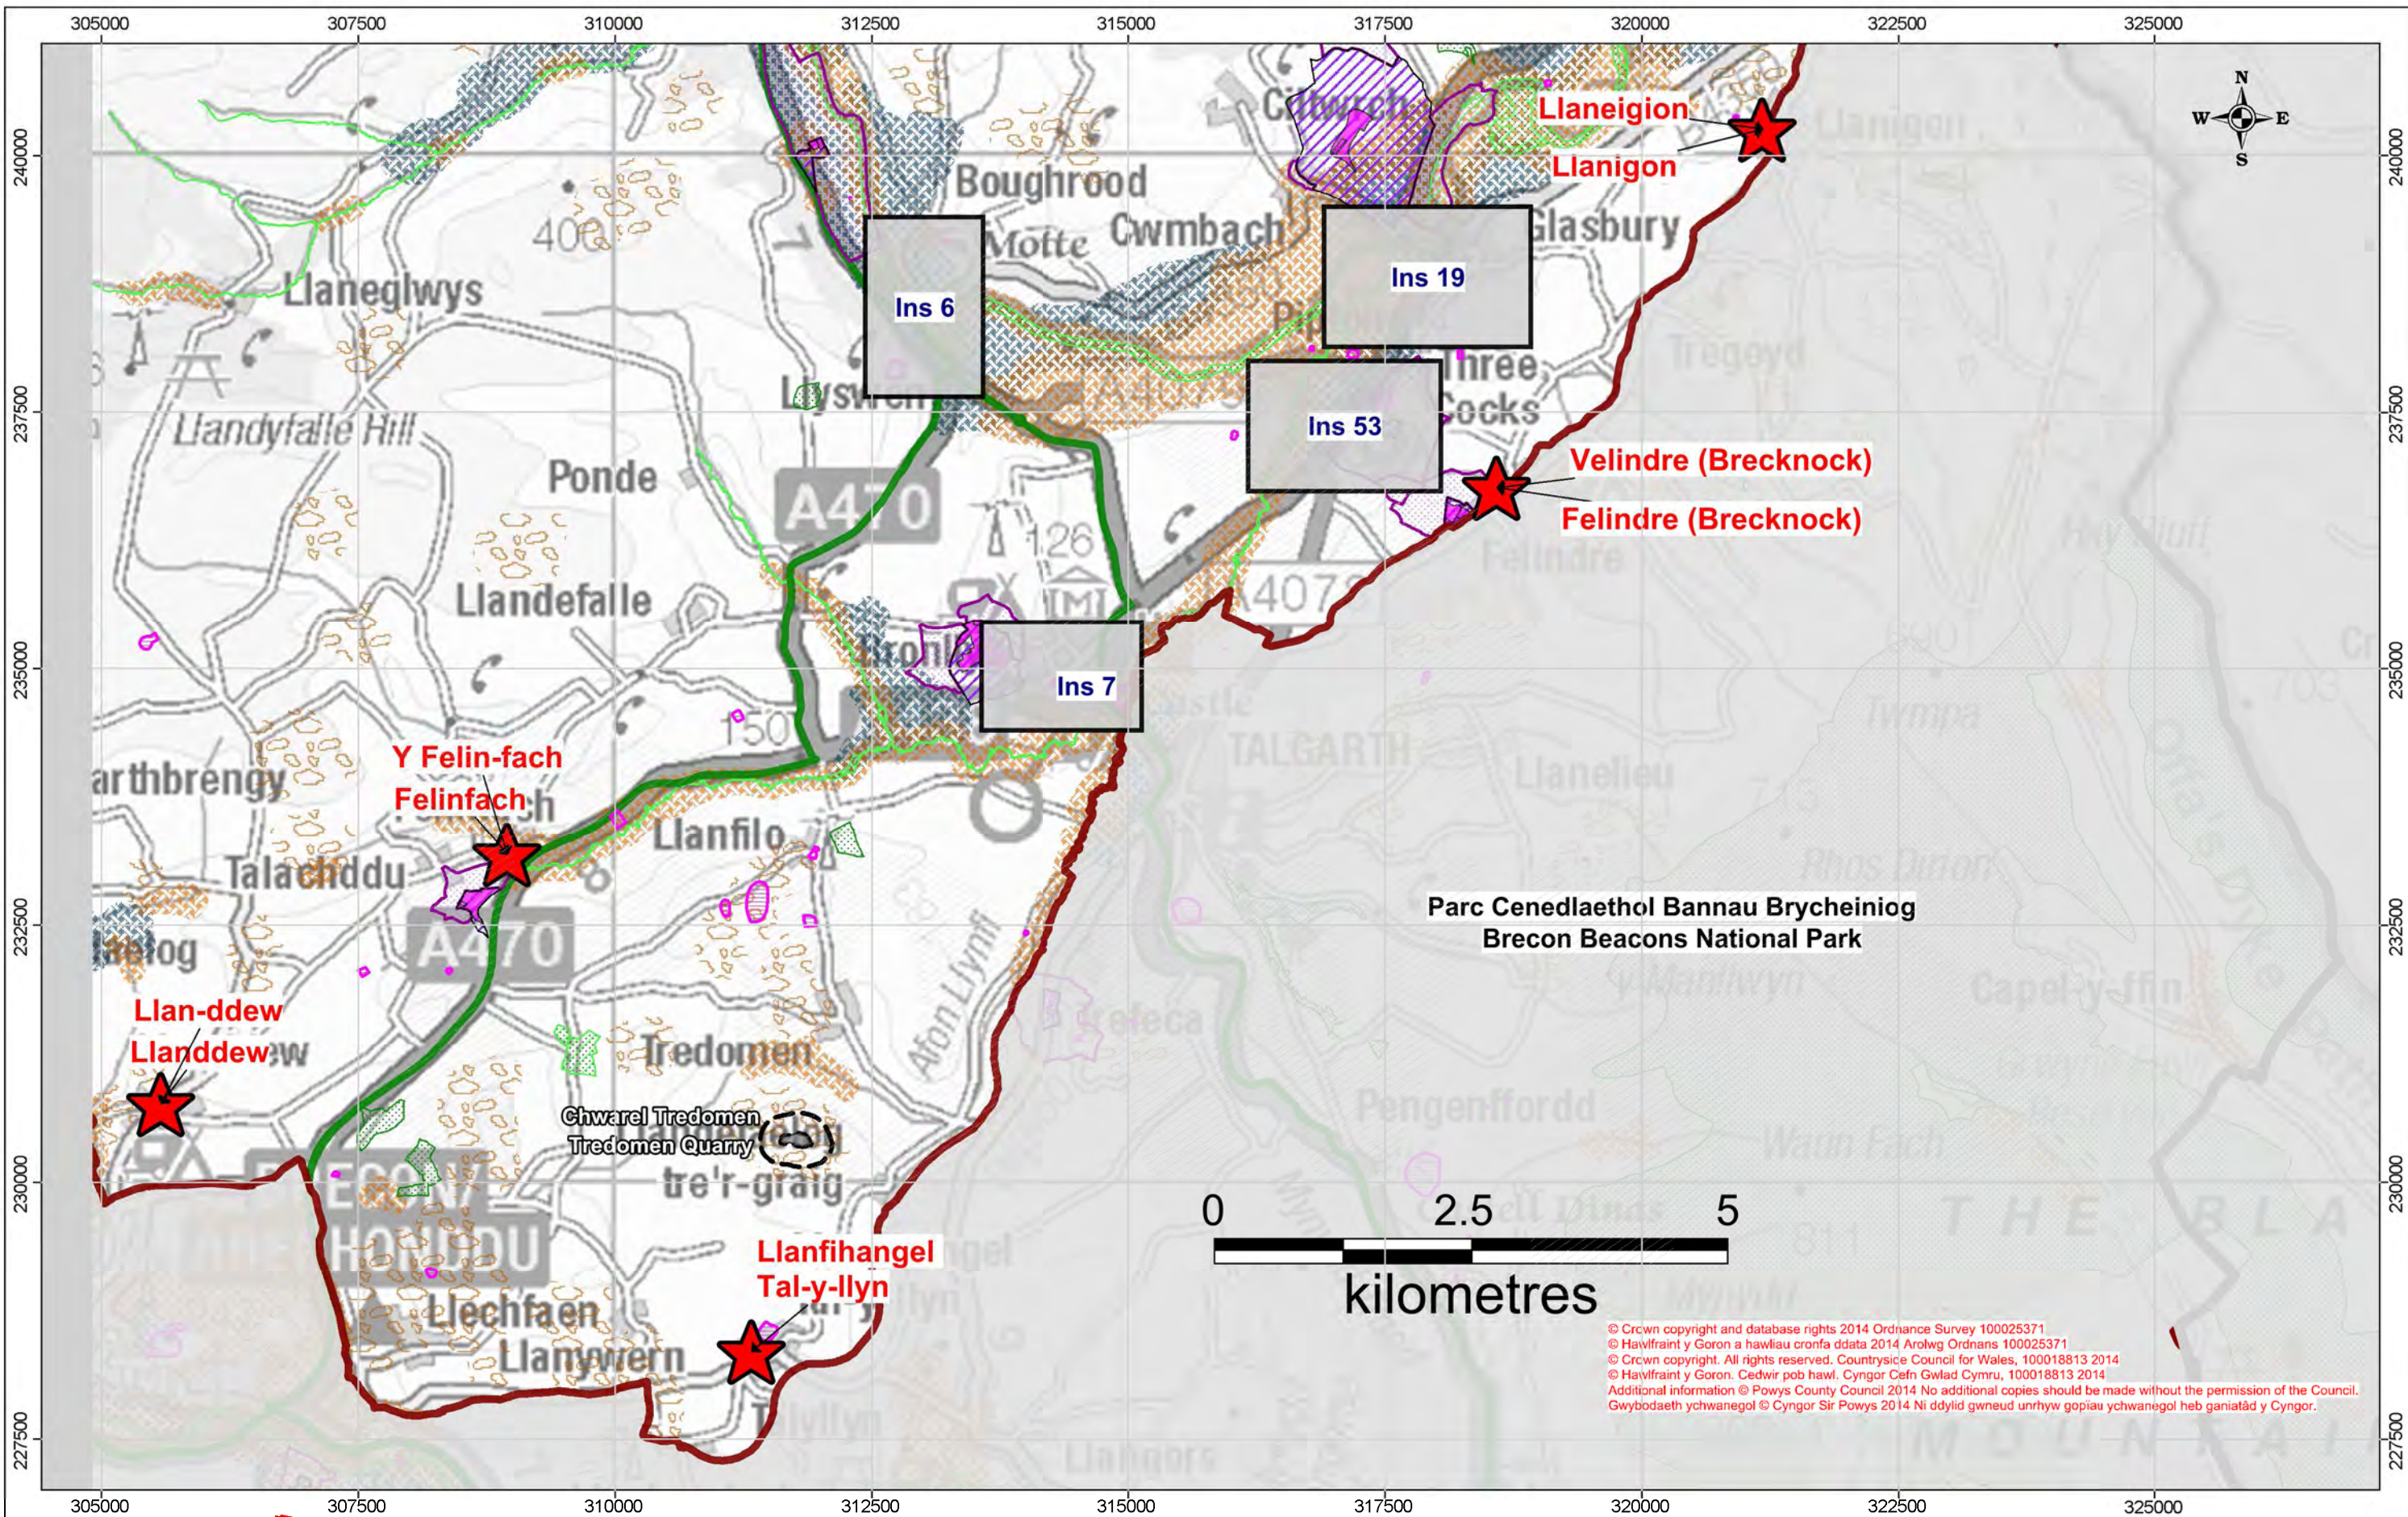

© Crown copyright and database rights 2014 Ordnance Survey 100025371
© Hawlfraint y Goron a hawliau cronfa ddata 2014 Arolwg Ordnans 100025371
© Crown copyright. All rights reserved. Countryside Council for Wales, 100018813 2014
© Hawlfraint y Goron. Cedwir pob hawl. Cyngor Cefn Gwlad Cymru, 100018813 2014
Additional information © Powys County Council 2014 No additional copies should be made without the permission of the Council.
Gwybodaeth ychwanegol © Cyngor Sir Powys 2014 Ni ddylid gwneud unrhyw gopïau ychwanegol heb ganiatâd y Cyngor.