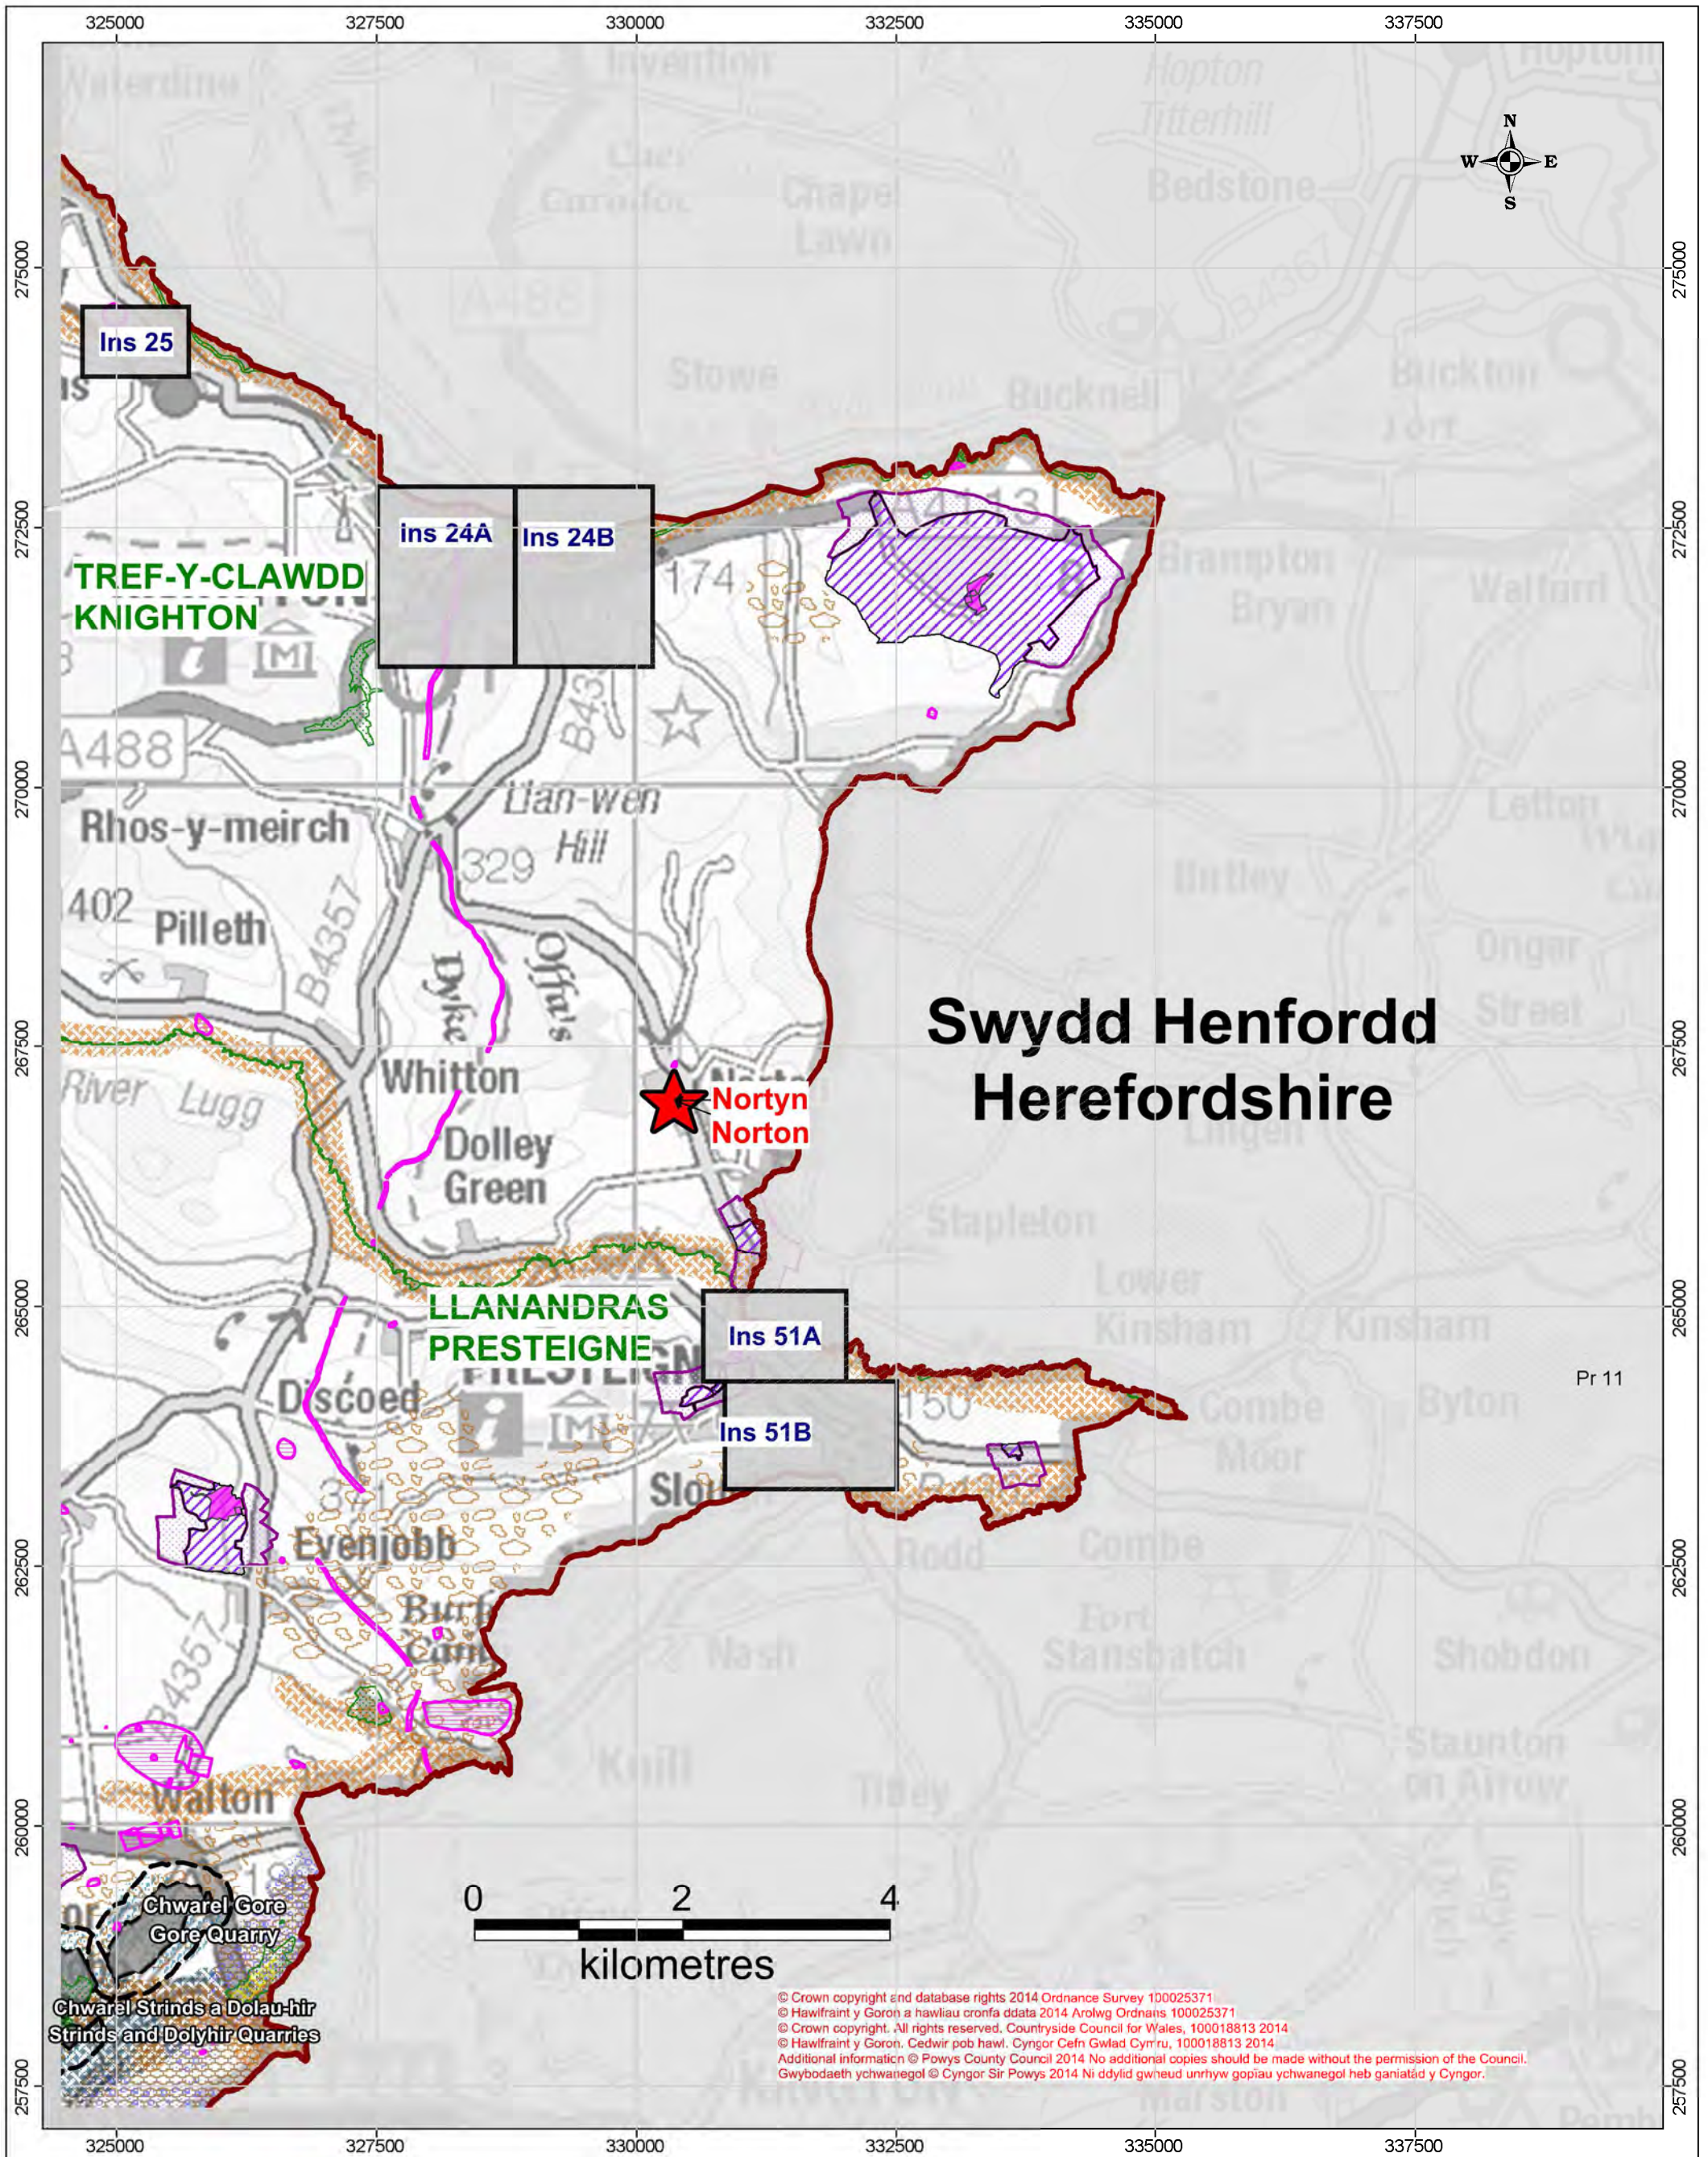

© Crown copyright and database rights 2014 Ordnance Survey 100025371
© Hawlfraint y Goron a hawliau cronfa ddata 2014 Arolwg Ordans 100025371
© Crown copyright. All rights reserved. Countryside Council for Wales, 100018813 2014
© Hawlfraint y Goron. Cedwir pob hawl. Cyngor Cefn Gwlad Cymru, 100018813 2014
Additional information © Powys County Council 2014 No additional copies should be made without the permission of the Council.
Gwybodaeth ychwanegol © Cyngor Sir Powys 2014 Ni ddylid gwneud unrhyw gopïau ychwanegol heb ganiatâd y Cyngor.