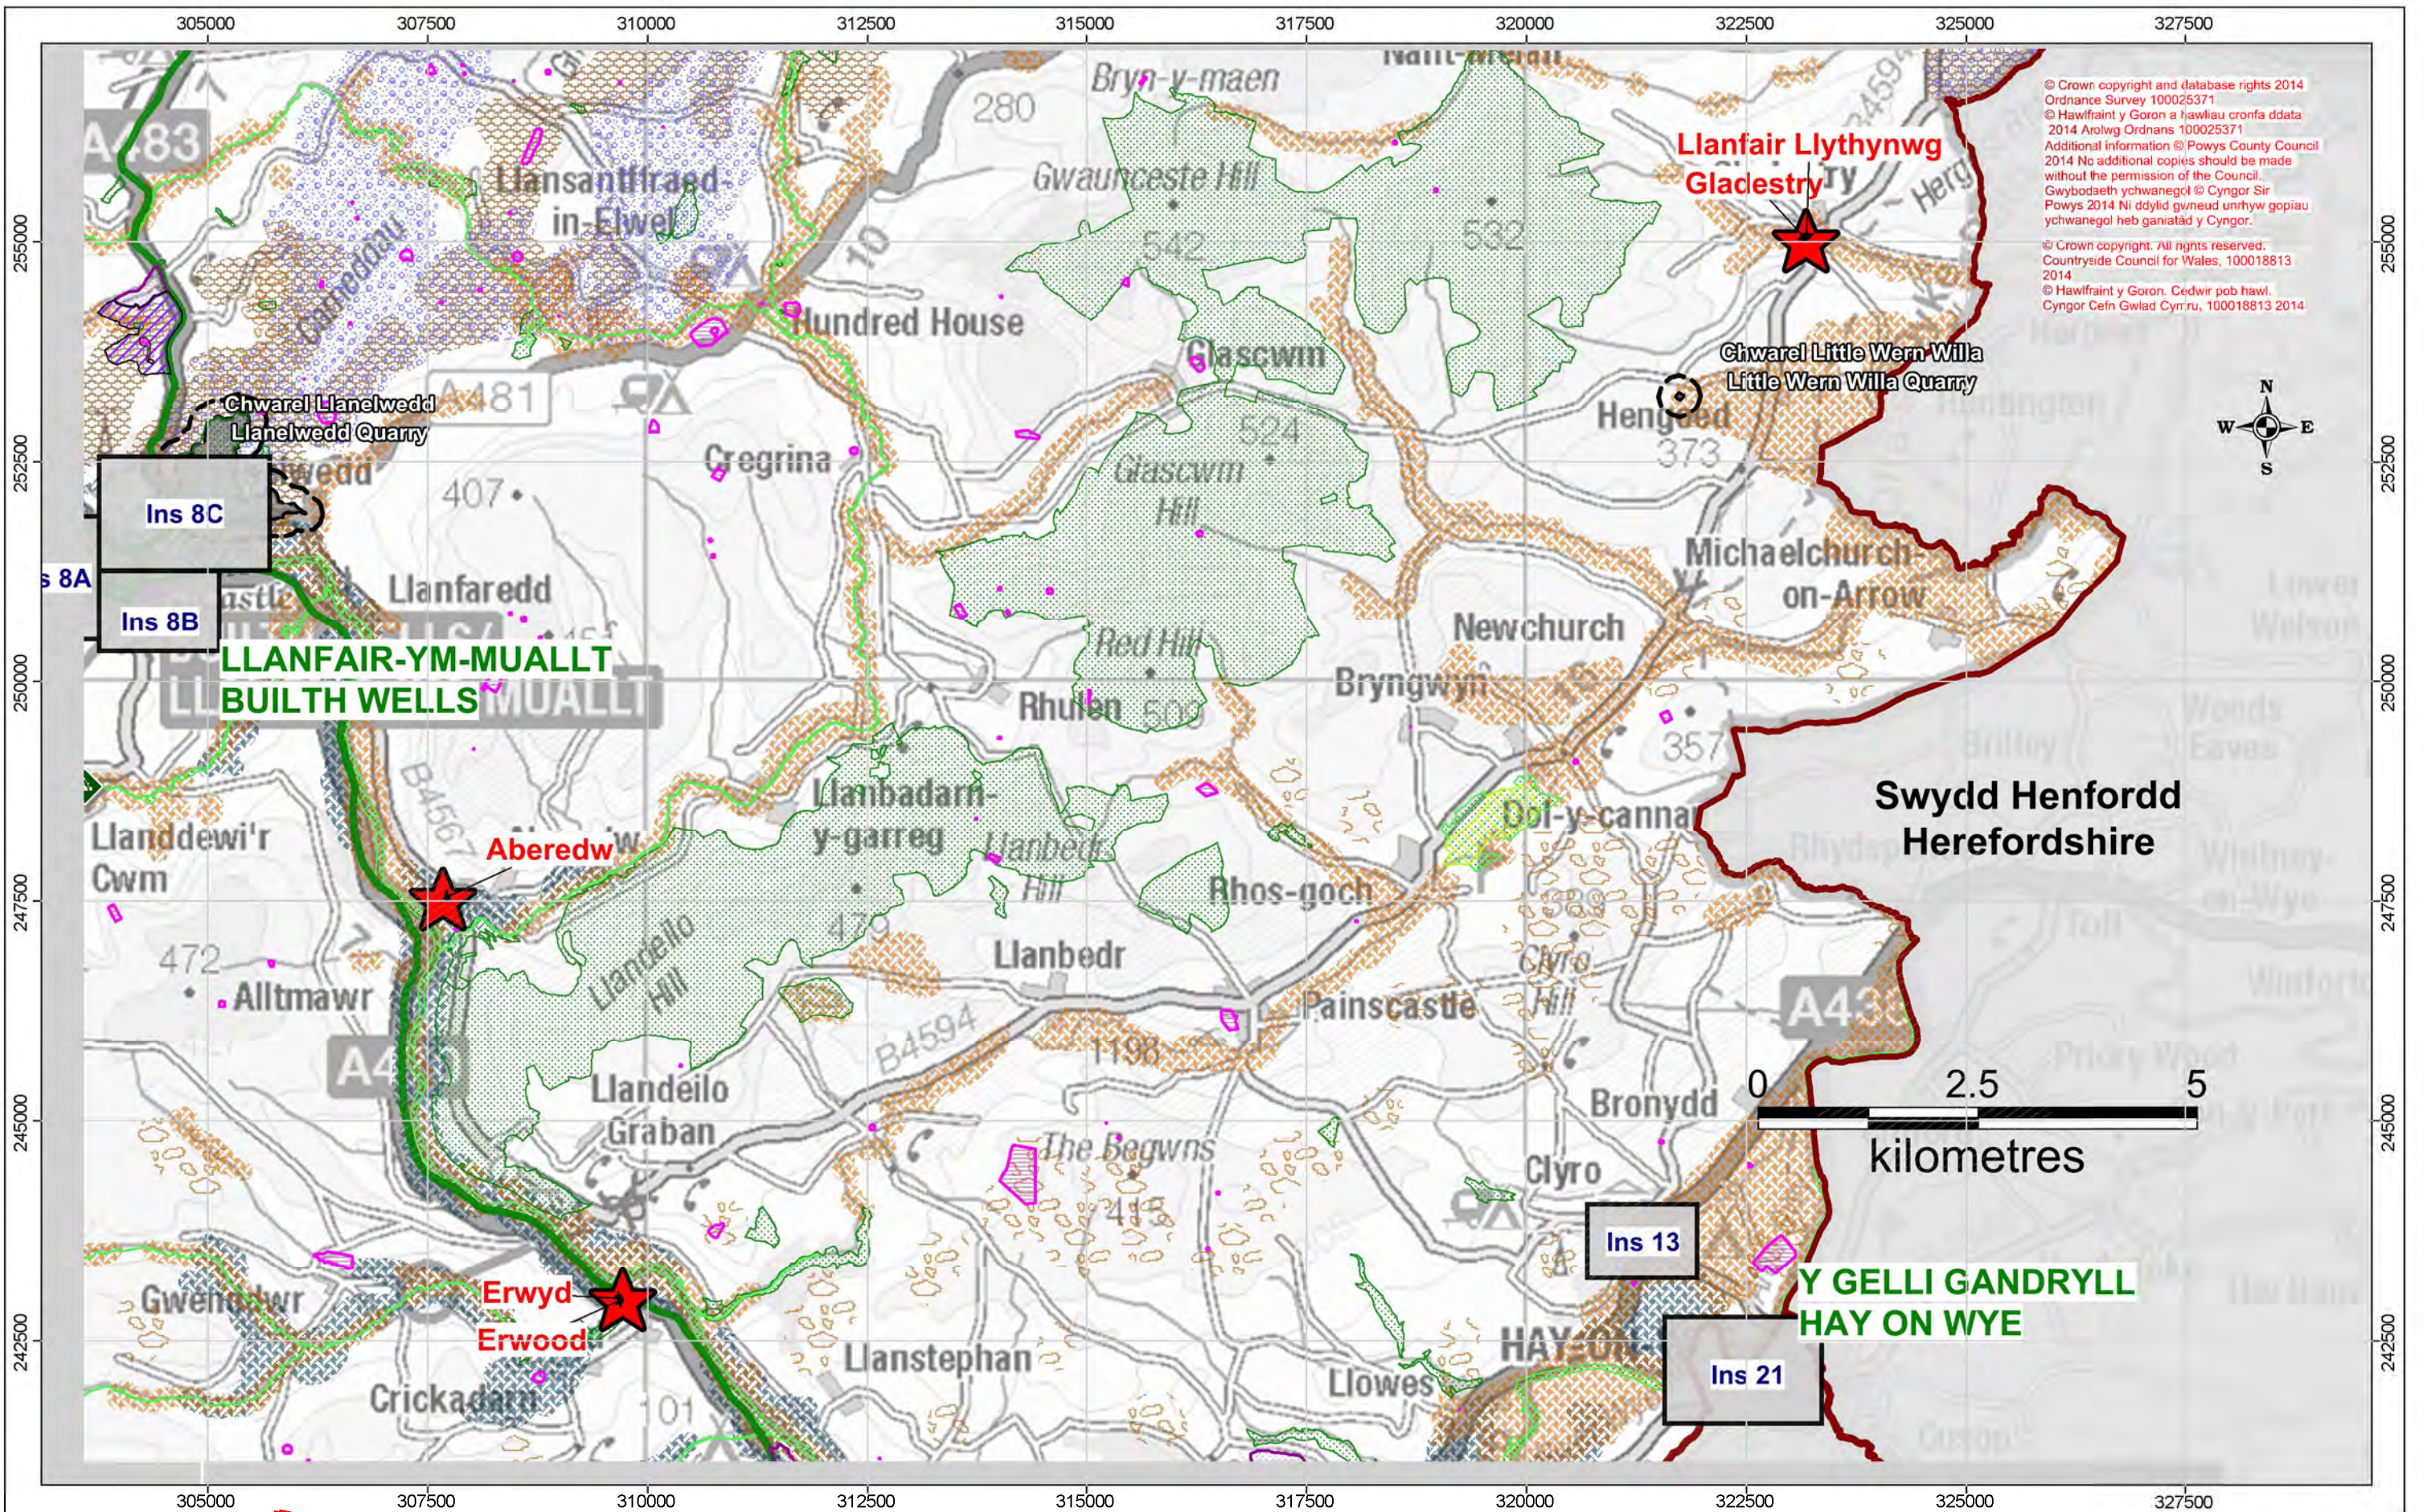

© Crown copyright and database rights 2014
Ordnance Survey 100025371
© Hawfrant y Goron a hawliau cronfa ddata
2014 Arolwg Ordnans 100025371
Additional information © Powys County Council
2014 No additional copies should be made
without the permission of the Council.
Gwybodaeth ychwanegol © Cyngor Sir
Powys 2014 Ni ddylid gwyneud unrhyw gopïau
ychwanegol heb ganiatâd y Cyngor.

© Crown copyright. All rights reserved.
Countryside Council for Wales, 100018813
2014
© Hawfrant y Goron. Cedwir pob hawl.
Cyngor Cefn Gwlad Cymru, 100018813 2014