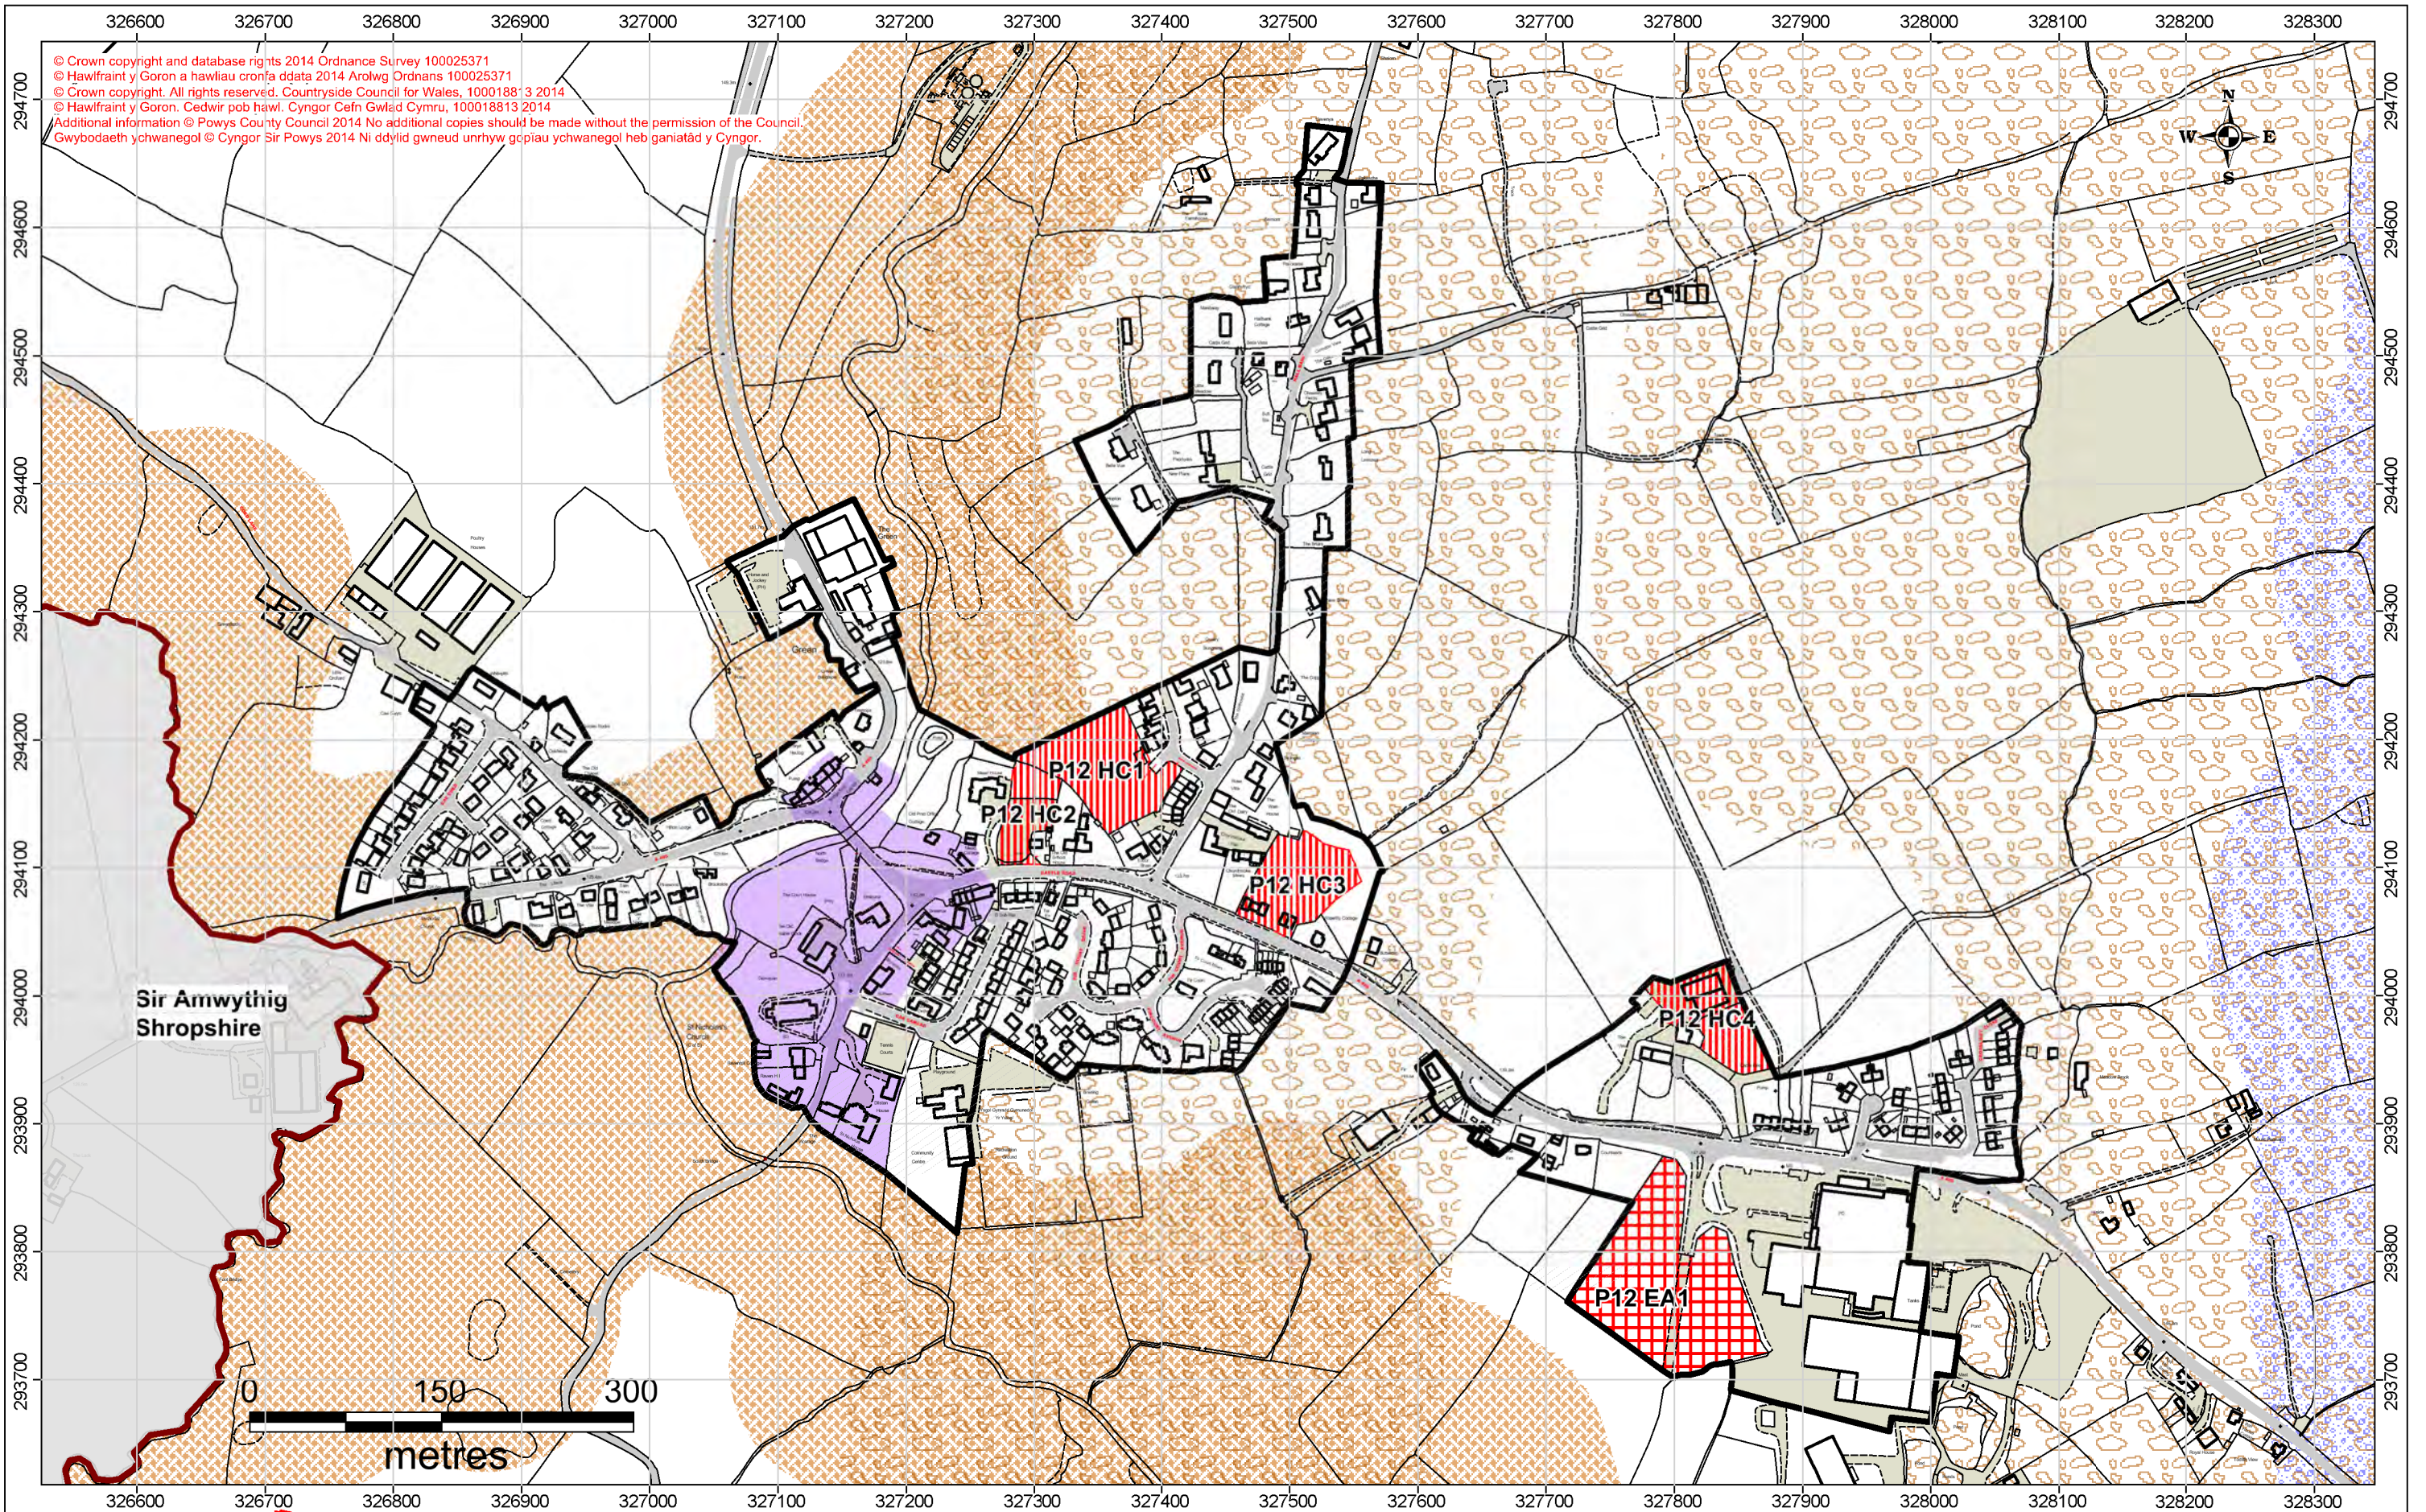

© Crown copyright and database rights 2014 Ordnance Survey 100025371
 © Hawlfraint y Garon a hawliau cronfa ddata 2014 Arolwg Ordnans 100025371
 © Crown copyright. All rights reserved. Countryside Council for Wales, 100018813 2014
 © Hawlfraint y Garon. Cedwir pob hawl. Cyngor Cefn Gwlad Cymru, 100018813 2014
 Additional information © Powys County Council 2014 No additional copies should be made without the permission of the Council.
 Gwybodaeth ychwanegol © Cyngor Sir Powys 2014 Ni ddylid gwneud unrhyw gopiau ychwanegol heb ganiatâd y Cyngor.

MAP MEWNOSOD P9 INSET MAP

Caersws

**Cynllun Datblygu Lleol Powys
 Powys Local Development Plan**

MAP MEWNOSOD P11 INSET MAP

**Castell Caereinion
 Castle Caereinion**

**Cynllun Datblygu Lleol Powys
 Powys Local Development Plan**

© Crown copyright and database rights 2014 Ordnance Survey 100025371
 © Hawlfraint y Goron a hawliau cronfa ddata 2014 Arolwg Ordans 100025371
 © Crown copyright. All rights reserved. Countryside Council for Wales, 100018813 2014
 © Hawlfraint y Goron. Cedwir pob hawl. Cyngor Ce'n Gwlad Cymru, 100018813 2014
 Additional information © Powys County Council 2014 No additional copies should be made without the permission of the Council.
 Gwybodaeth ychwanegol © Cyngor Sir Powys 2014 Ni ddylid gwneud unrhyw gopïau ychwanegol heb ganiatâd y Cyngor.

Sir Amwyhig
Shropshire

P15 HA1

MAP MEWNOSOD P16 INSET MAP

**Y Groes
Crossgates**