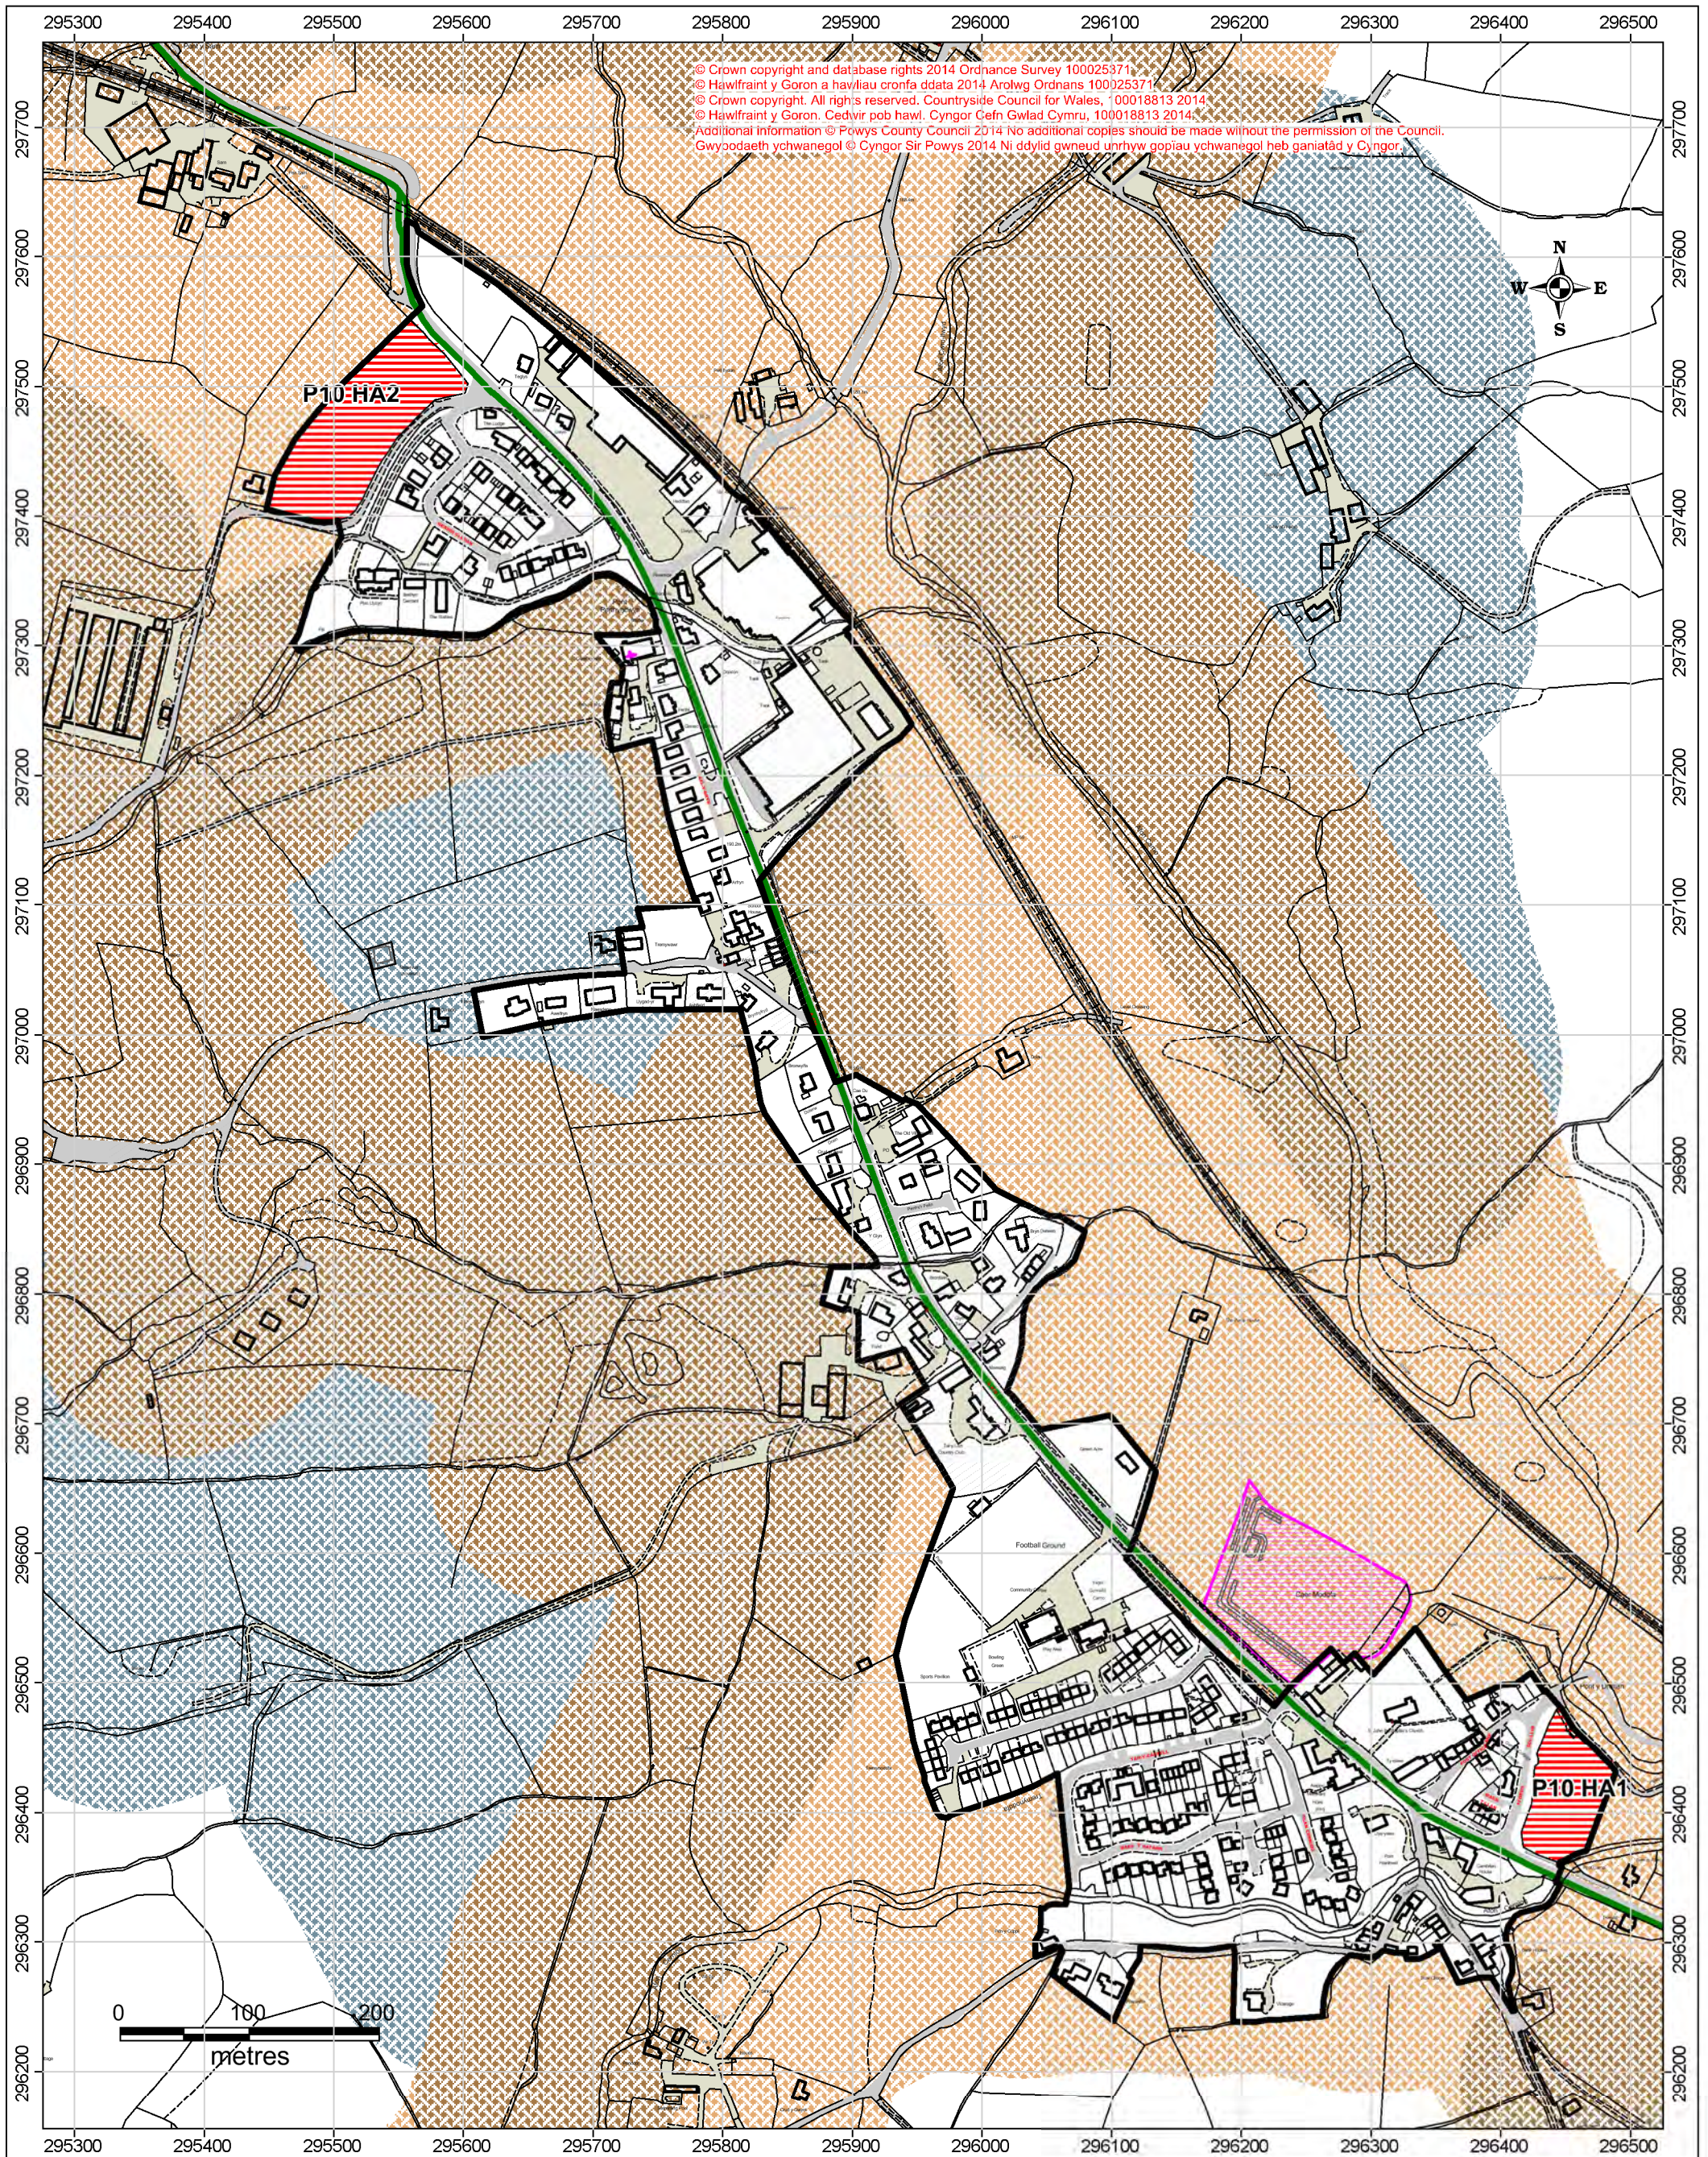

© Crown copyright and database rights 2014 Ordnance Survey 100025371
 © Hawlfraint y Garon a hawliau cronfa ddata 2014 Arolwg Ordnans 100025371
 © Crown copyright. All rights reserved. Countryside Council for Wales, 100018813 2014
 © Hawlfraint y Garon. Cedwir pob hawl. Cyngor Cefn Gwlad Cymru, 100018813 2014
 Additional information © Powys County Council 2014 No additional copies should be made without the permission of the Council.
 Gwybodaeth ychwanegol © Cyngor Sir Powys 2014 Ni ddylid gwneud unrhyw gopiau ychwanegol heb ganiatâd y Cyngor.

MAP MEWNOSOD P9 INSET MAP

Caersws

**Cynllun Datblygu Lleol Powys
 Powys Local Development Plan**

MAP MEWNOSOD P11 INSET MAP

**Castell Caereinion
 Castle Caereinion**

**Cynllun Datblygu Lleol Powys
 Powys Local Development Plan**

© Crown copyright and database rights 2014 Ordnance Survey 100025371
 © Hawlfraint y Goron a hawliau cronfa ddata 2014 Arolwg Ordans 100025371
 © Crown copyright. All rights reserved. Countryside Council for Wales, 100018813 2014
 © Hawlfraint y Goron. Cedwir pob hawl. Cyngor Ce'n Gwlad Cymru, 100018813 2014
 Additional information © Powys County Council 2014 No additional copies should be made without the permission of the Council.
 Gwybodaeth ychwanegol © Cyngor Sir Powys 2014 Ni ddylid gwneud unrhyw gopïau ychwanegol heb ganiatâd y Cyngor.

Sir Amwyhig
Shropshire

P15 HA1

MAP MEWNOSOD P16 INSET MAP

**Y Groes
Crossgates**