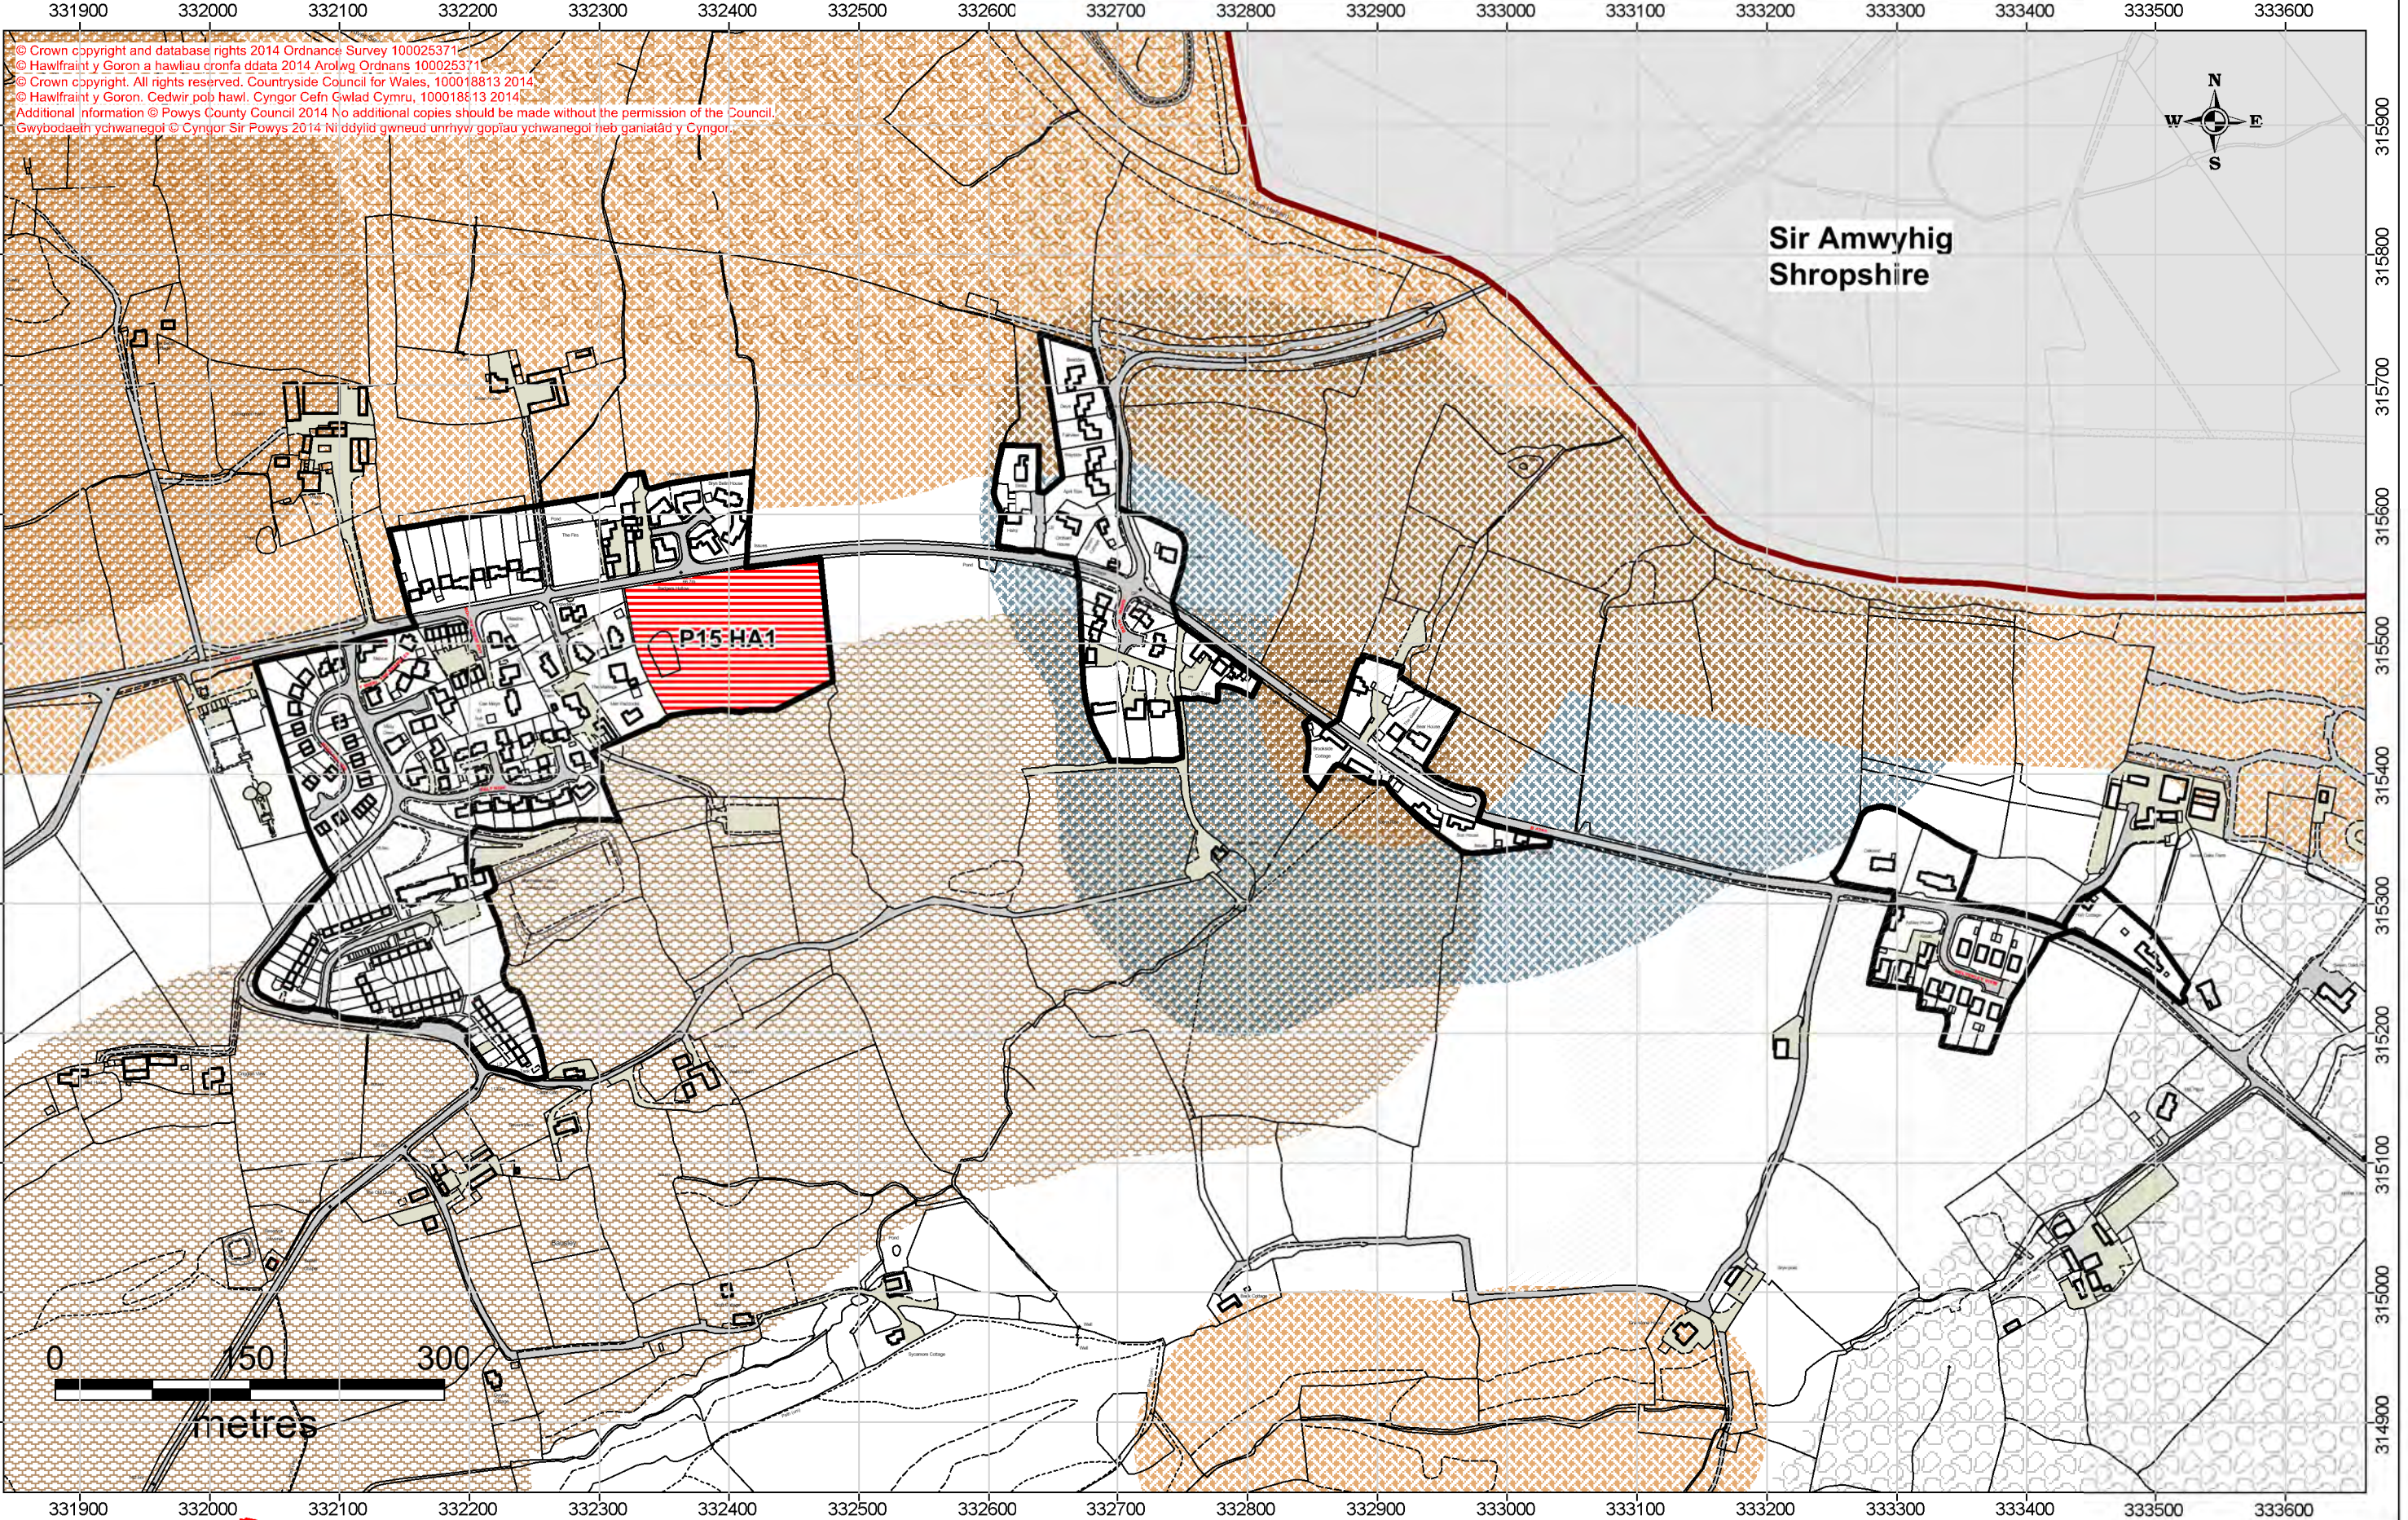

© Crown copyright and database rights 2014 Ordnance Survey 100025371
© Hawfrainn y Goron a hawliau cronfa ddata 2014 Arolwg Ordans 100025371
© Crown copyright. All rights reserved. Countryside Council for Wales, 100018813 2014
© Hawfrainn y Goron. Cedwir pob hawl. Cyngor Cefn Gwlad Cymru, 100018813 2014
Additional information © Powys County Council 2014 No additional copies should be made without the permission of the Council.
Gwybodaeth ychwanegol © Cyngor Sir Powys 2014 Ni ddylid gwneud unrhyw gopïau ychwanegol heb ganiatâd y Cyngor.

Sir Amwyhig
Shropshire

P15 HA1