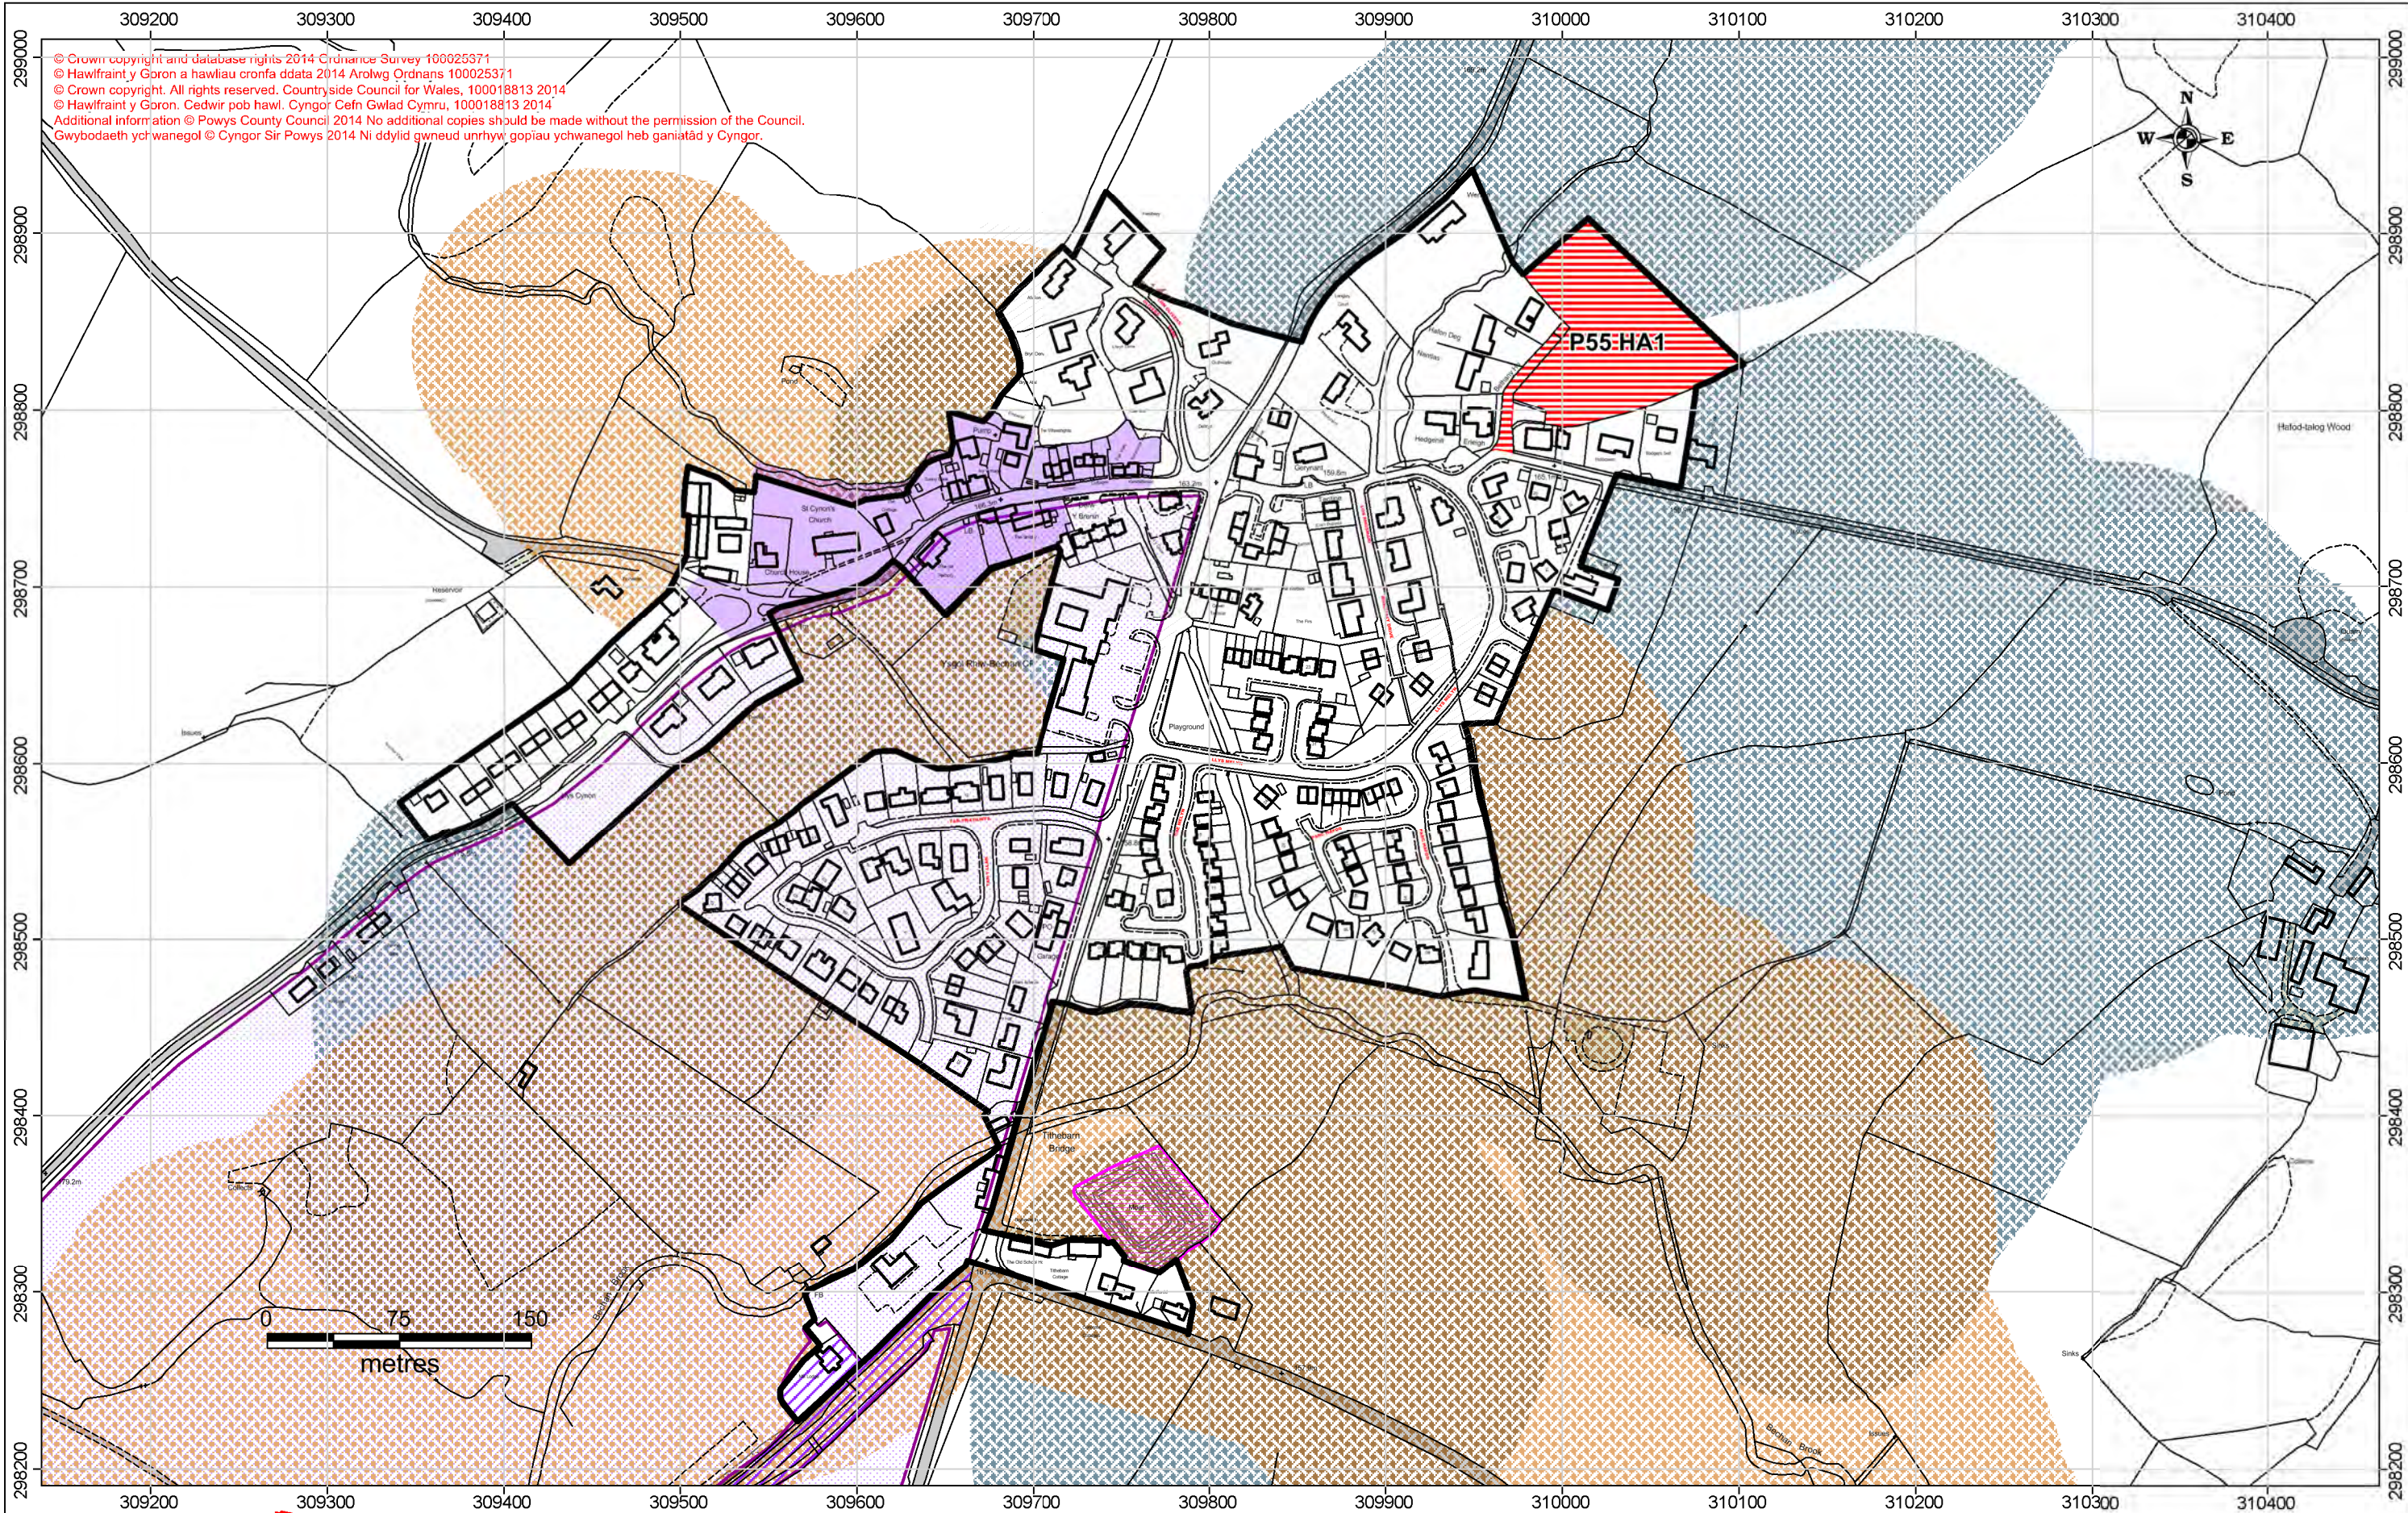

MAP MEWNOSOD P53 INSET MAP

Aberllynfi
 Three Cocks

© Crown copyright and database rights 2014 Ordnance Survey 100025371
 © Hawfrain y Goron a hawliau cronfa ddata 2014 Arolwg Ordnans 100025371
 © Crown copyright. All rights reserved. Countryside Council for Wales, 100018813 2014
 © Hawfrain y Goron. Cedwir pob hawl. Cyngor Cefn Gwlad Cymru, 100018813 2014
 Additional information © Powys County Council 2014 No additional copies should be made without the permission of the Council.
 Gwybodaeth ychwanegol © Cyngor Sir Powys 2014 Ni ddylid gwneud unrhyw gopïau ychwanegol heb ganiatâd y Cyngor.

MAP MEWNOSOD P56 INSET MAP

Tre-wern
 Trewern