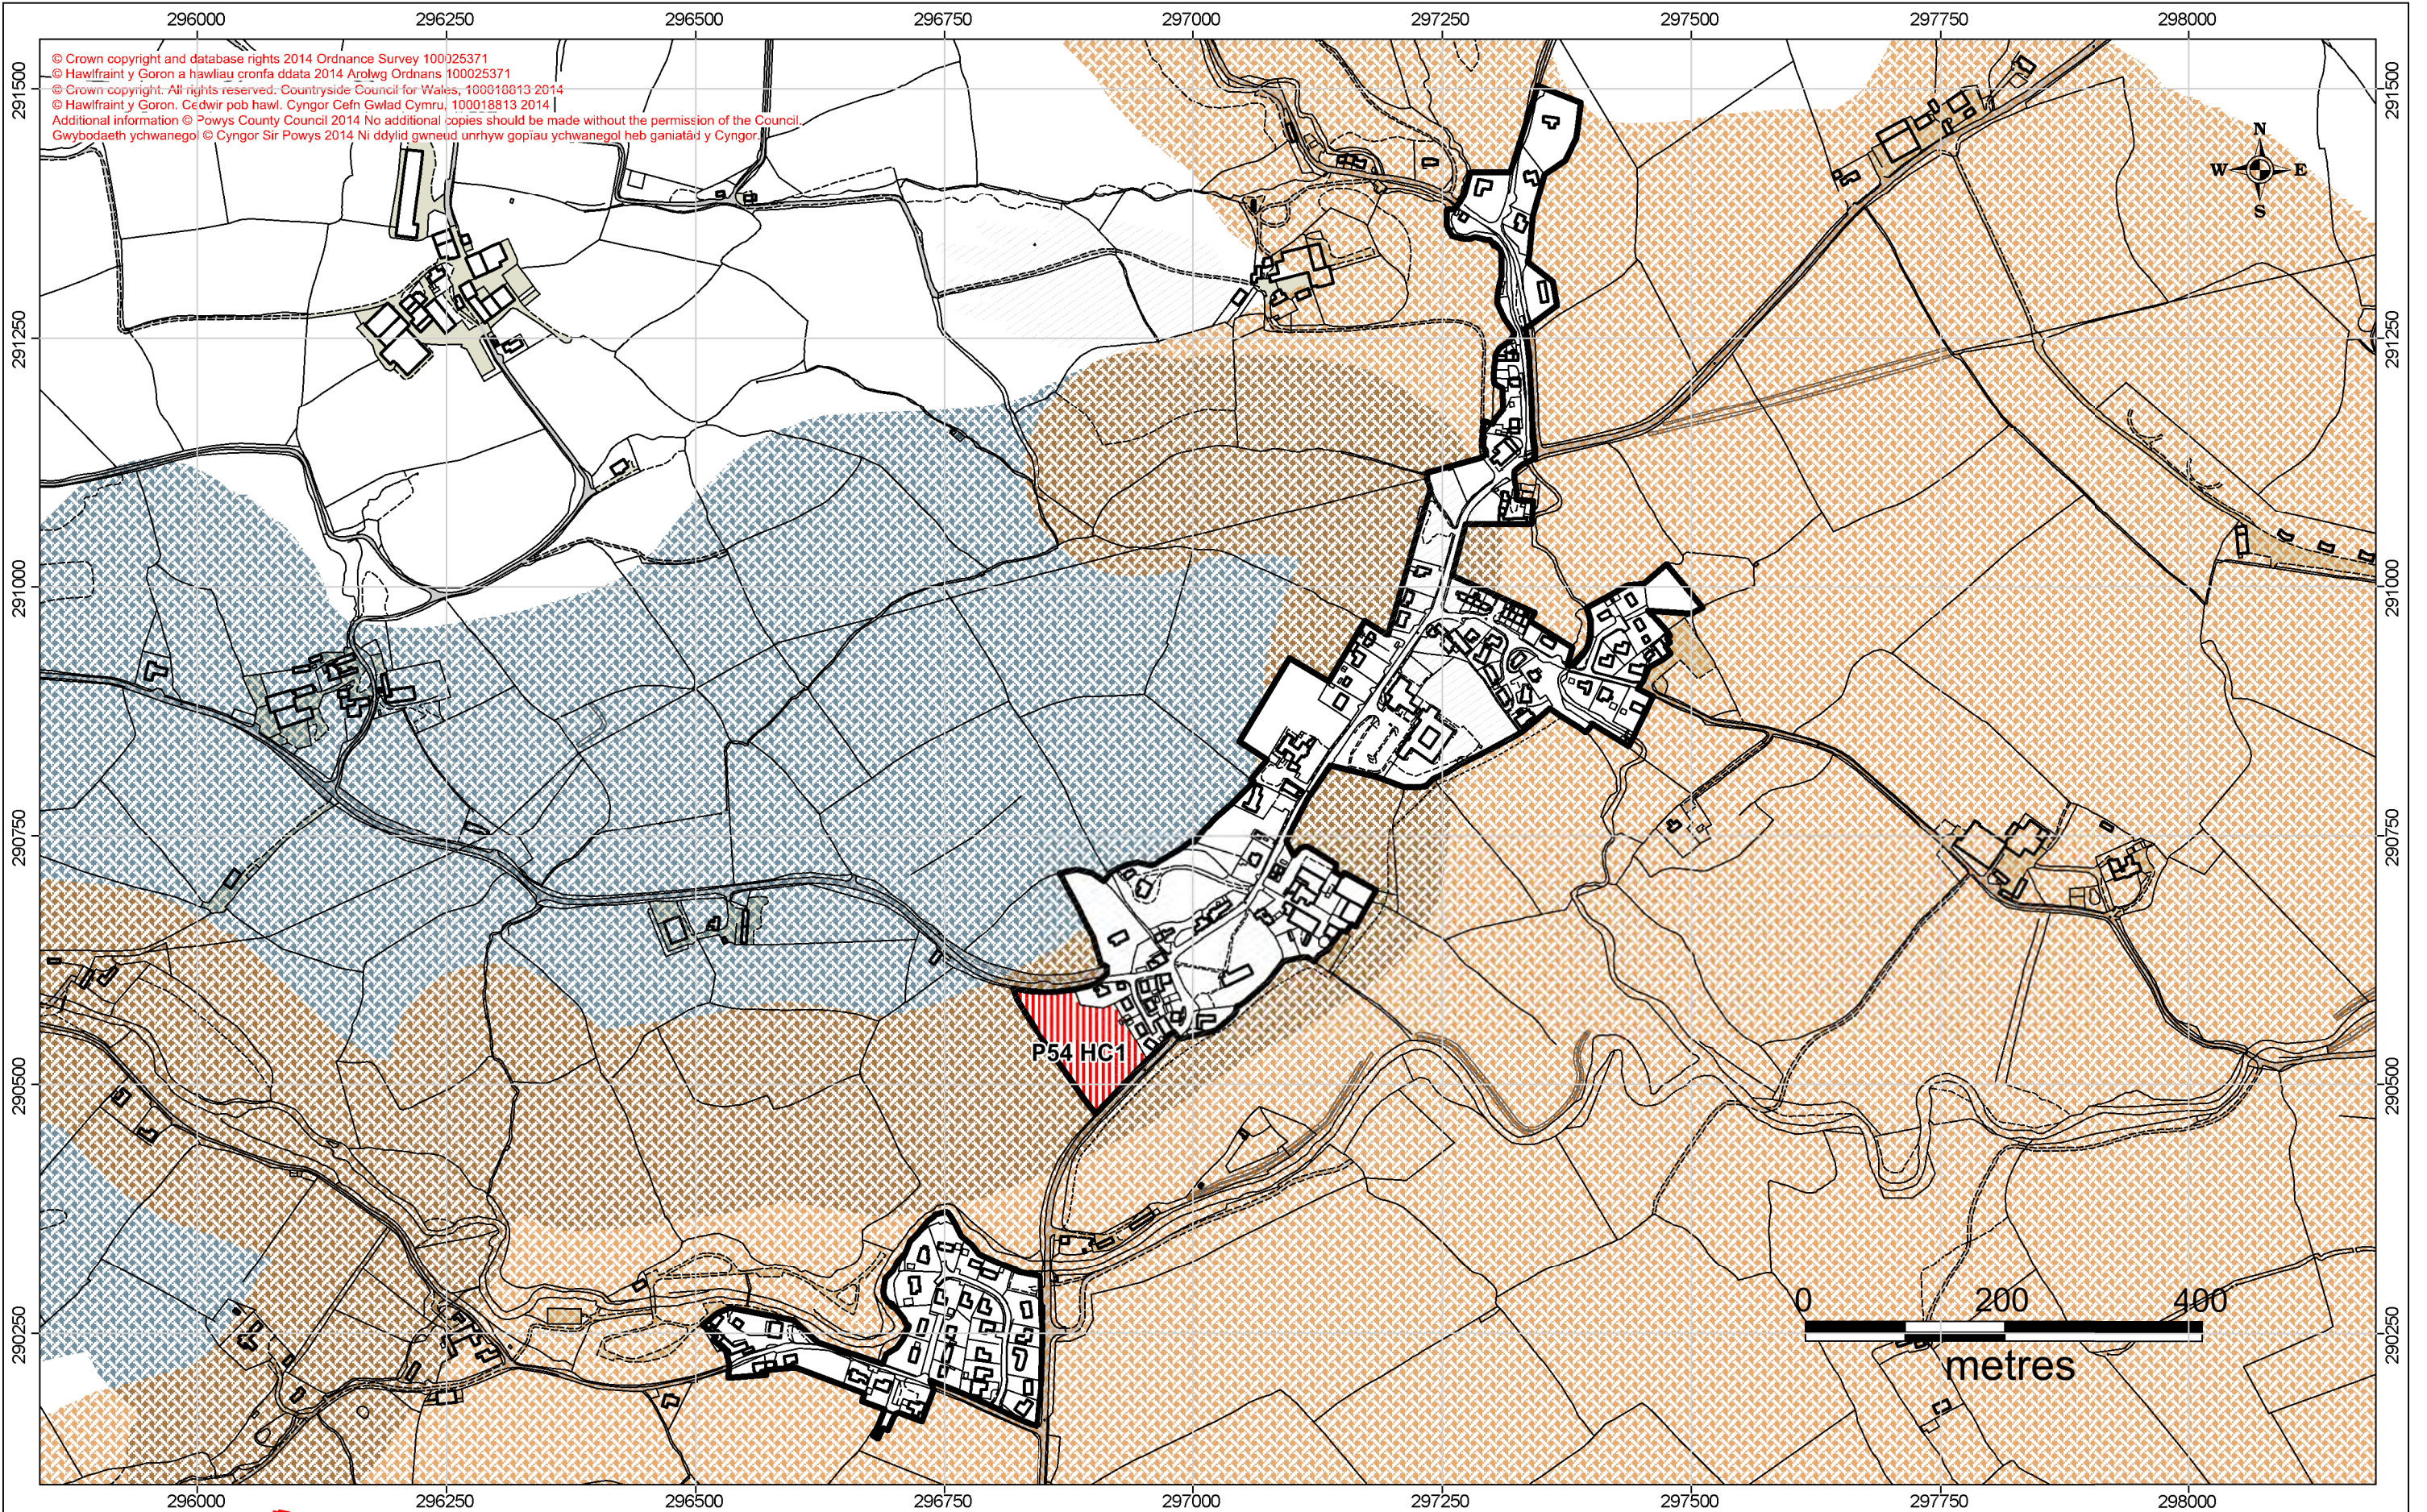

MAP MEWNOSOD P53 INSET MAP

Aberllynfi
 Three Cocks

© Crown copyright and database rights 2014 Ordnance Survey 100025371
 © Hawfrain y Goron a hawliau cronfa ddata 2014 Arolwg Ordnans 100025371
 © Crown copyright. All rights reserved. Countryside Council for Wales, 100018813 2014
 © Hawfrain y Goron. Cedwir pob hawl. Cyngor Cefn Gwlad Cymru, 100018813 2014
 Additional information © Powys County Council 2014 No additional copies should be made without the permission of the Council.
 Gwybodaeth ychwanegol © Cyngor Sir Powys 2014 Ni ddylid gwneud unrhyw gopïau ychwanegol heb ganiatâd y Cyngor.

MAP MEWNOSOD P56 INSET MAP

Tre-wern
 Trewern