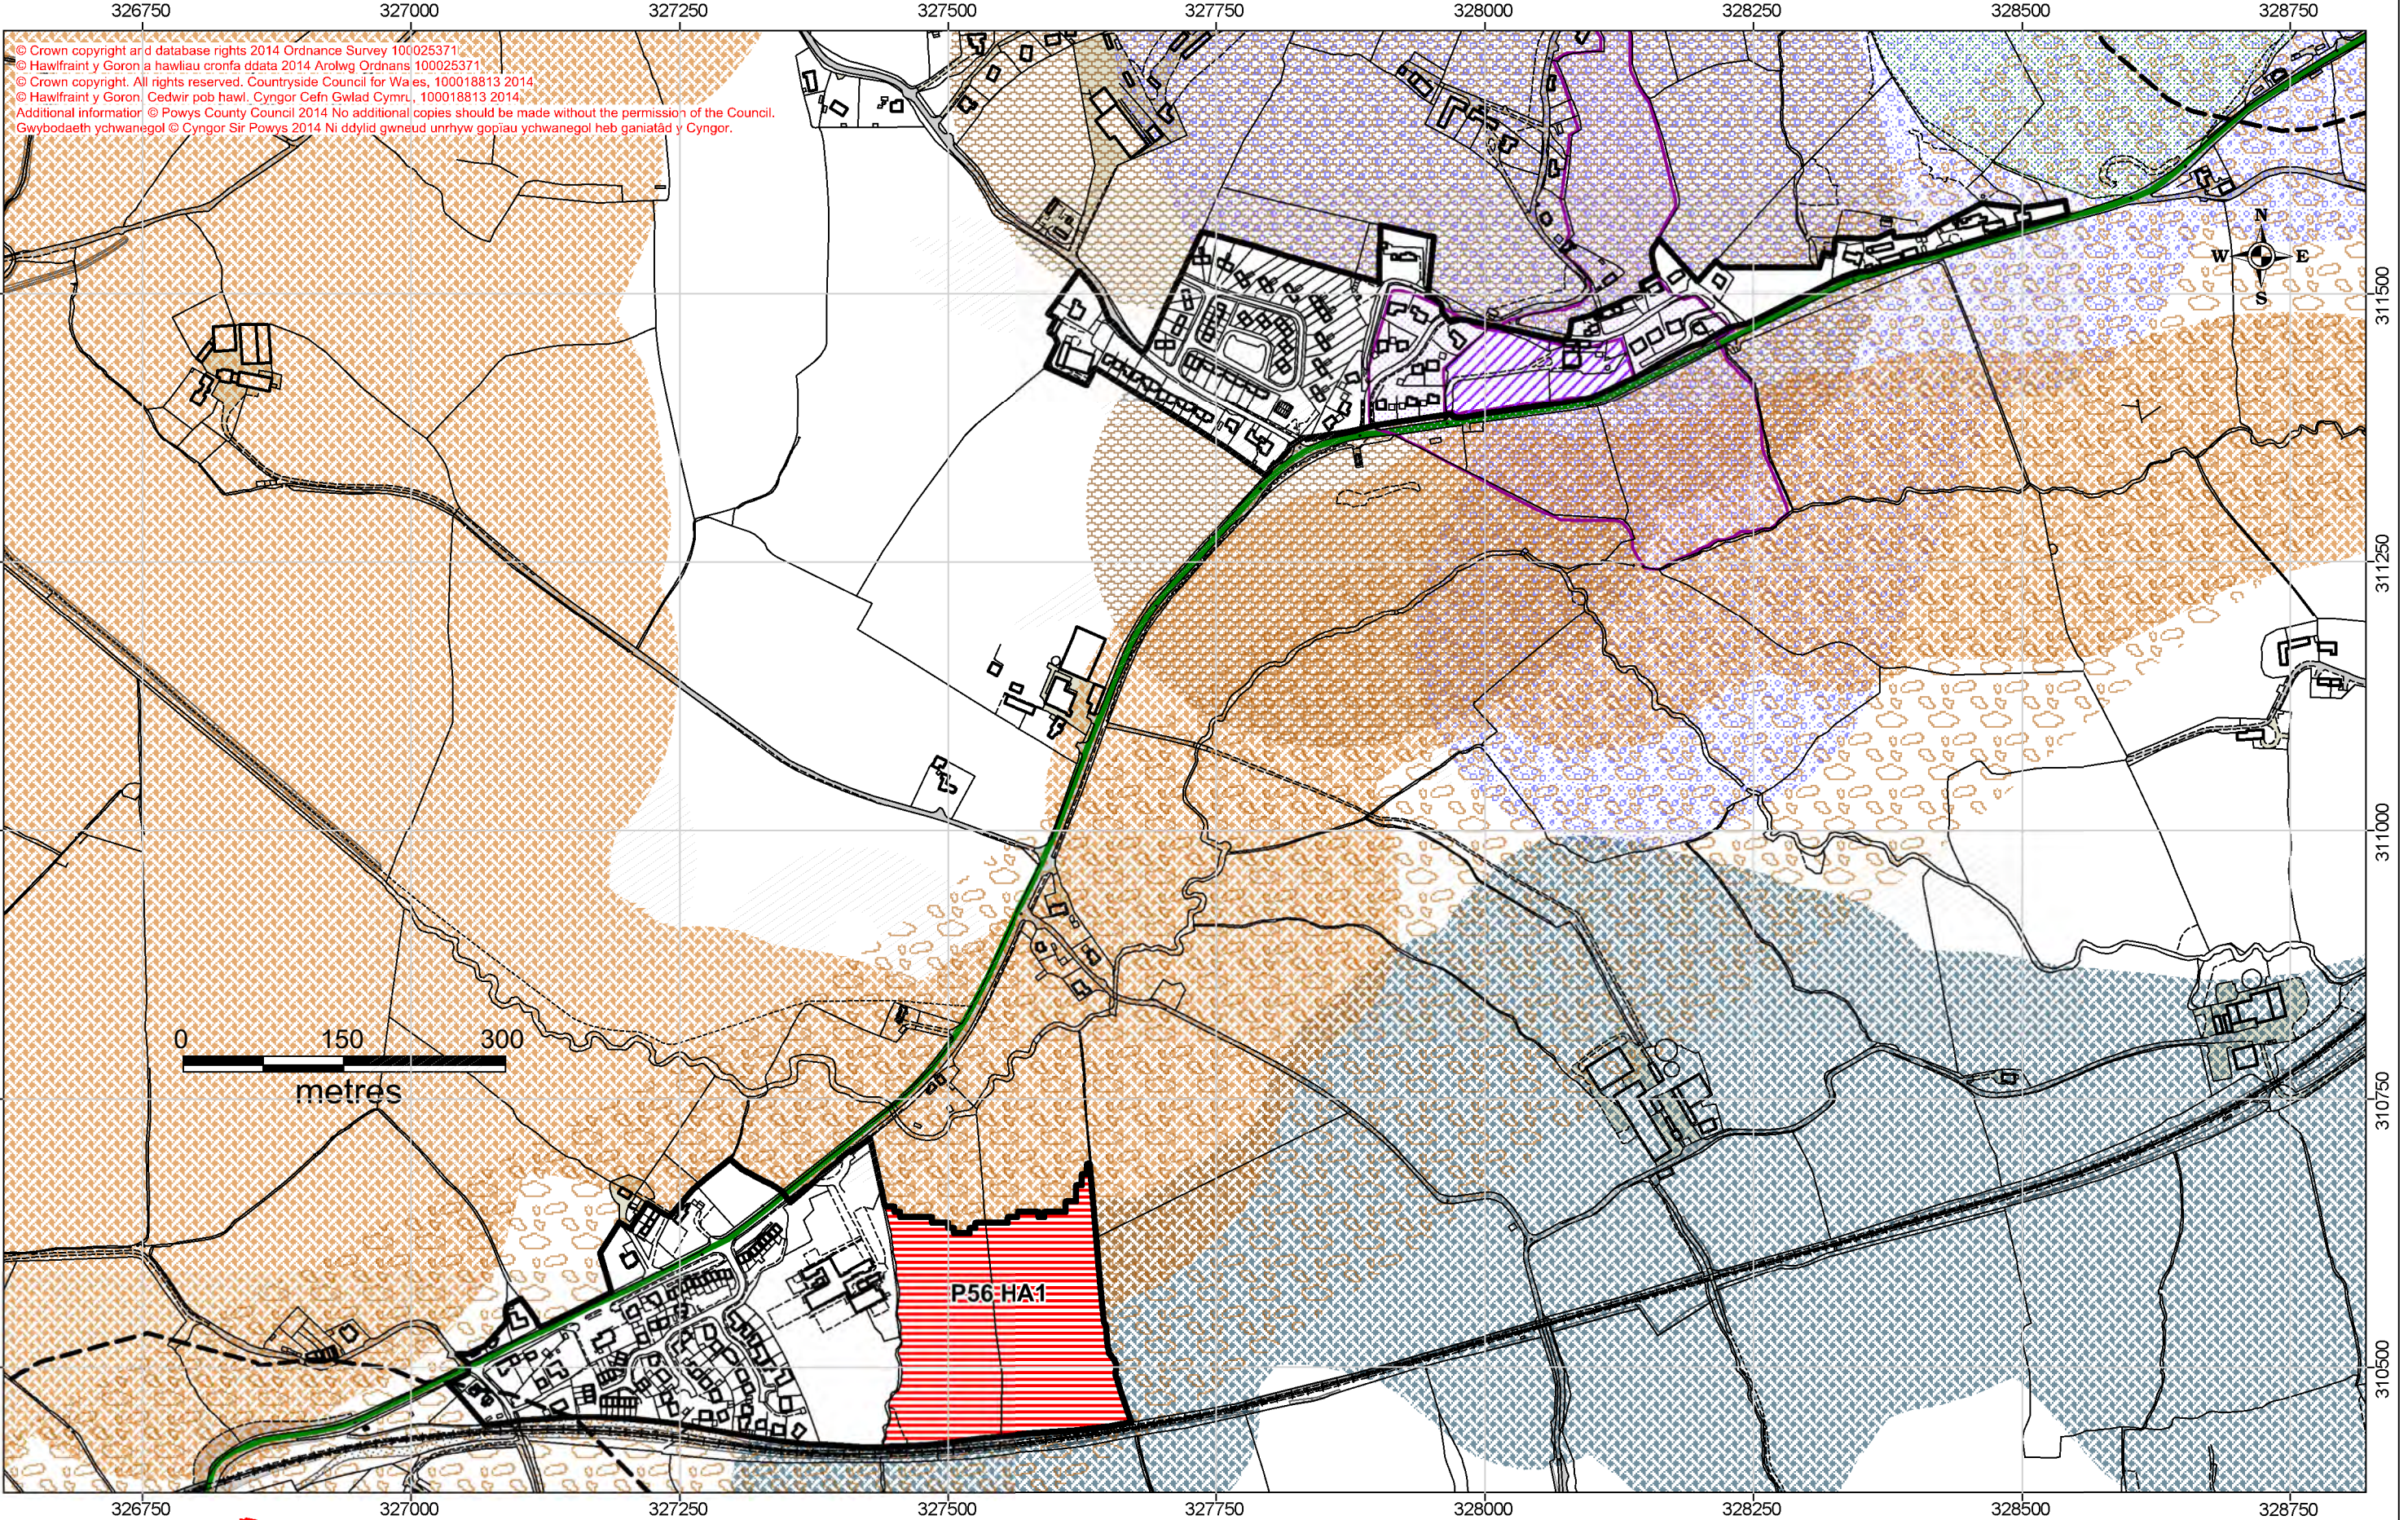

MAP MEWNOSOD P53 INSET MAP

Aberllynfi
 Three Cocks

© Crown copyright and database rights 2014 Ordnance Survey 100025371
 © Hawfrain y Goron a hawliau cronfa ddata 2014 Arolwg Ordnans 100025371
 © Crown copyright. All rights reserved. Countryside Council for Wales, 100018813 2014
 © Hawfrain y Goron. Cedwir pob hawl. Cyngor Cefn Gwlad Cymru, 100018813 2014
 Additional information © Powys County Council 2014 No additional copies should be made without the permission of the Council.
 Gwybodaeth ychwanegol © Cyngor Sir Powys 2014 Ni ddylid gwneud unrhyw gopïau ychwanegol heb ganiatâd y Cyngor.

MAP MEWNOSOD P56 INSET MAP

Tre-wern
 Trewern