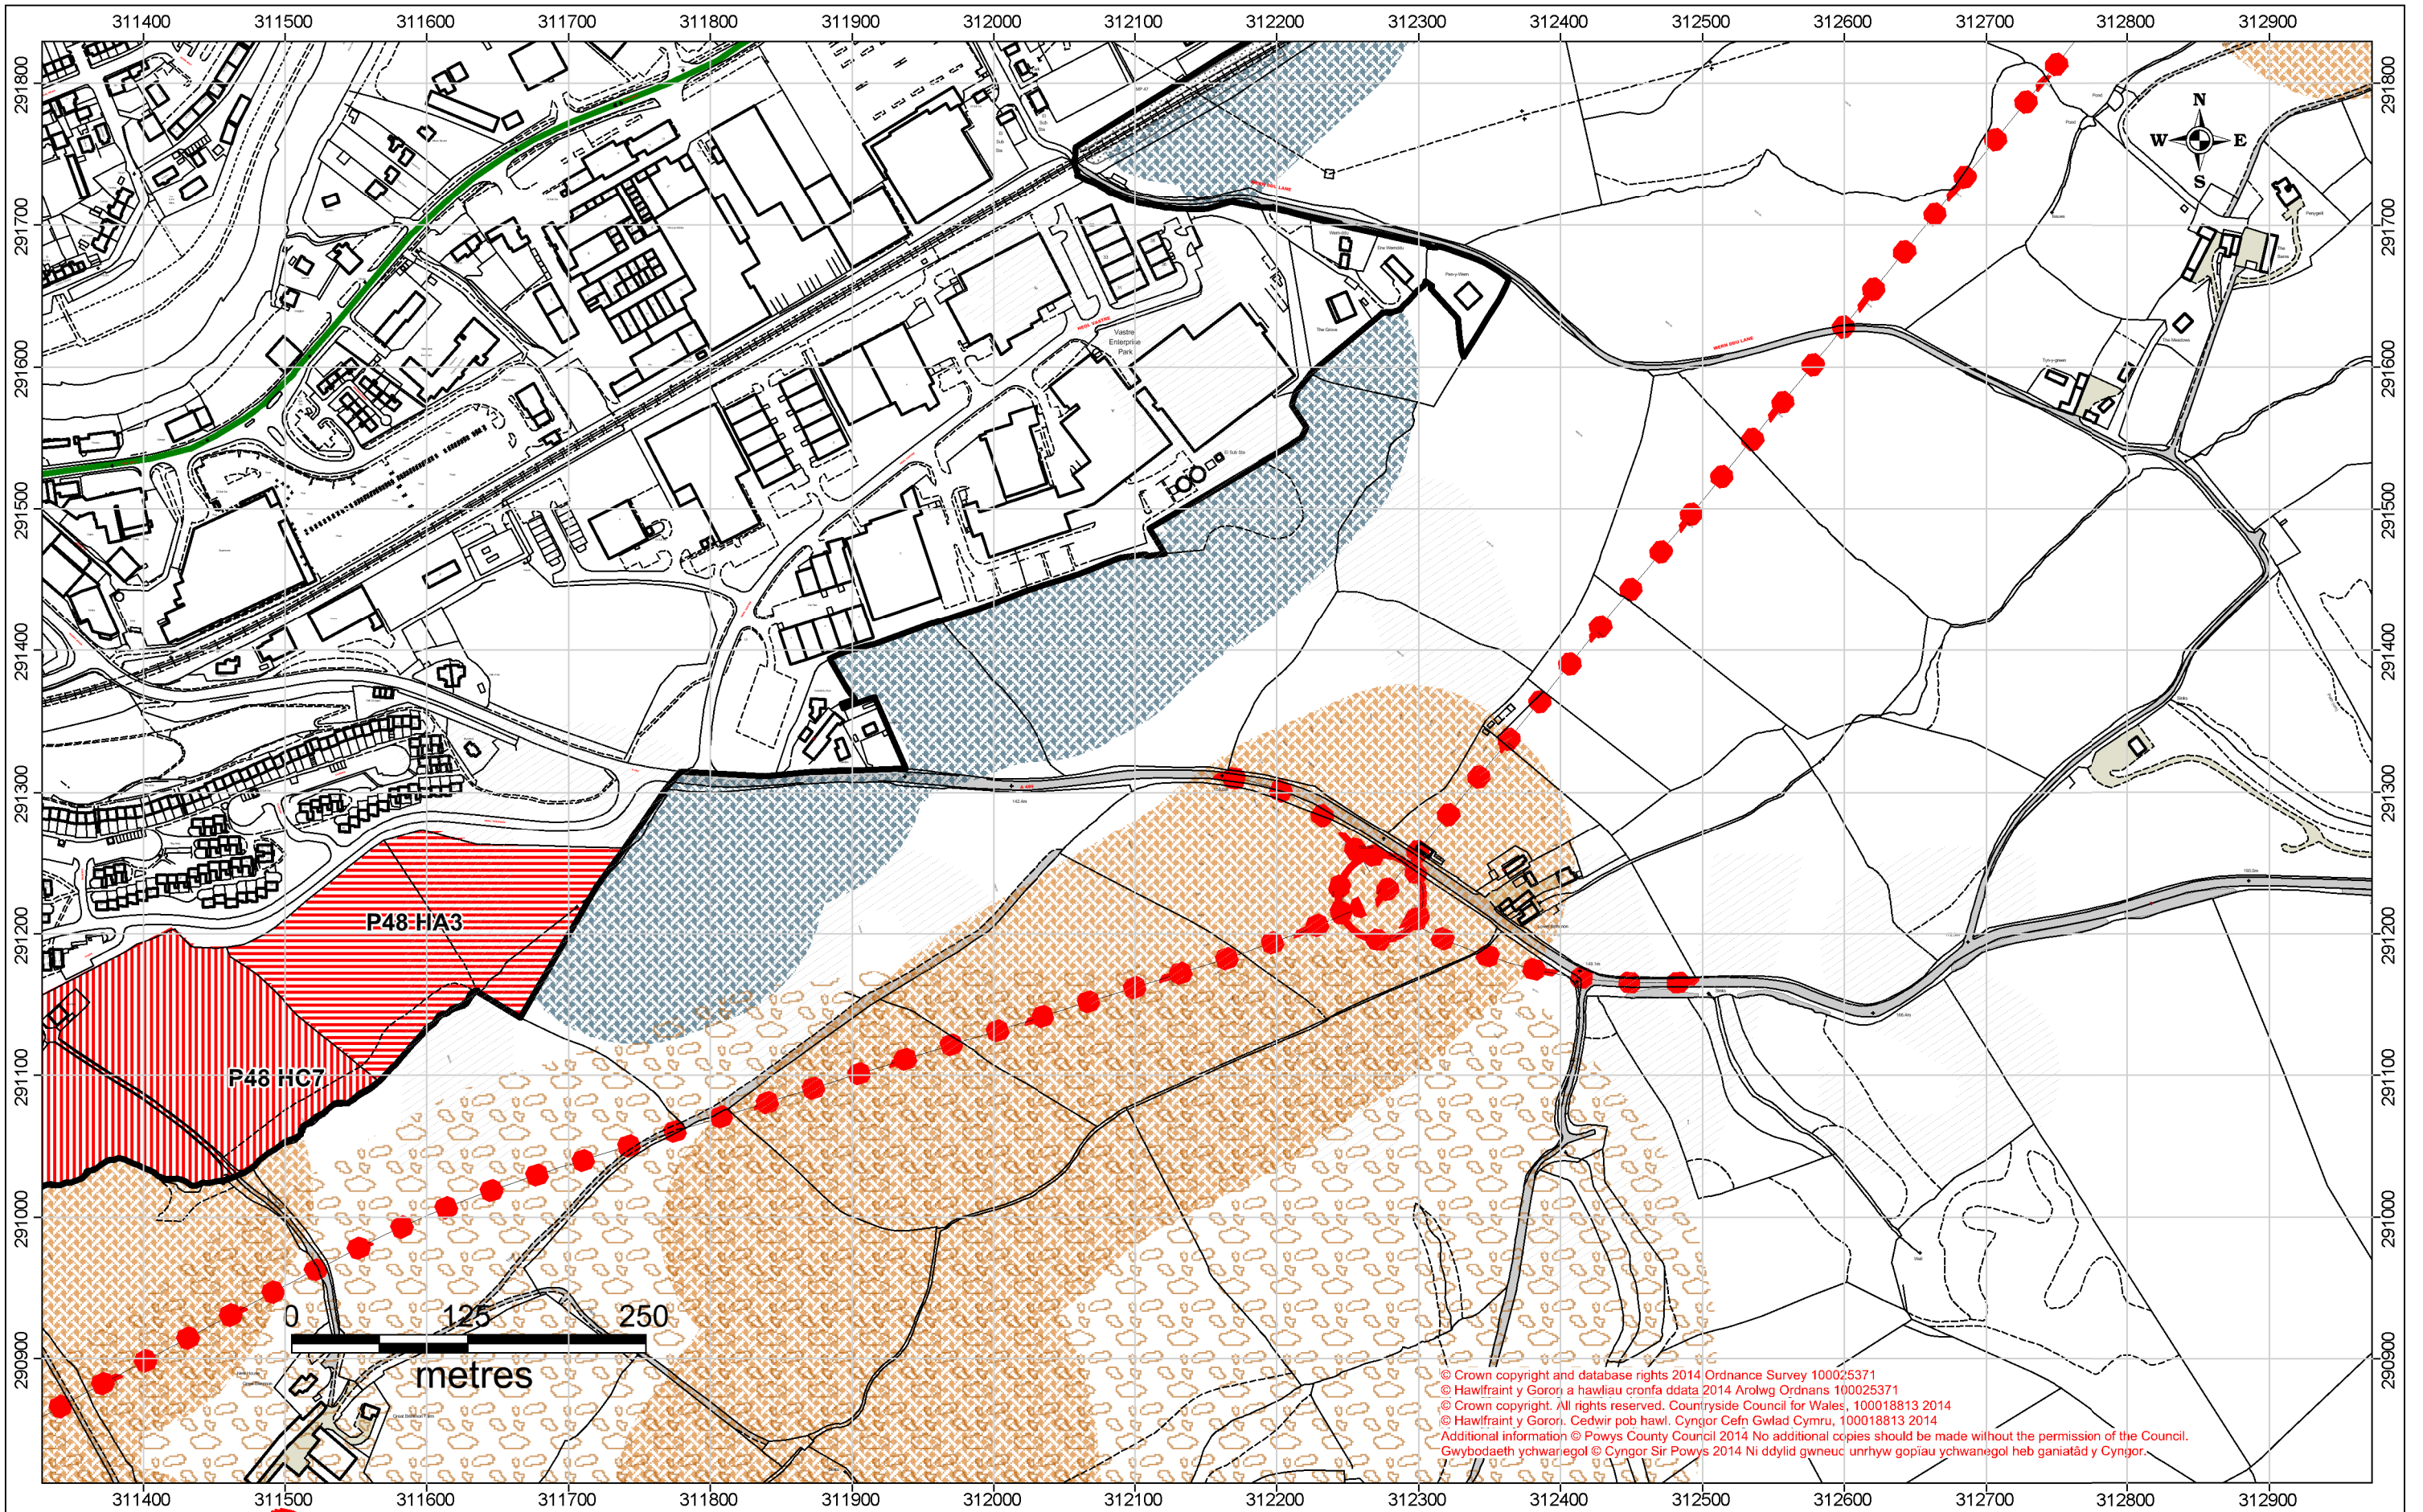

MAP MEWNOSOD P48C INSET MAP

**Y Drenewydd
 Newtown**

© Crown copyright and database rights 2014 Ordnance Survey 100025371
 © Hawlfraint y Goron a hawlau cronfa ddata 2014 Arolwg Ordnans 100025371
 © Crown copyright. All rights reserved. Countryside Council for Wales, 100018813 2014
 © Hawlfraint y Goron. Cedwir pot; hawl. Cyngor Cefn Gwlad Cymru, 100018813 2014
 Additional information © Powys County Council 2014 No additional copies should be made without the permission of the Council.
 Gwybodaeth ychwanegol © Cyngor Sir Powys 2014 Ni ddylid gwneud unrhyw gopïau ychwanegol heb ganiatâd y Cyngor.

Gweld Map / See Map 48H

© Crown copyright and database rights 2014 Ordnance Survey 100025371
 © Hawffraint y Goron a hawliau cronfa ddata 2014 Arolwg Ordnans 100025371
 © Crown copyright. All rights reserved. Countryside Council for Wales, 100018813 2014
 © Hawffraint y Goron. Cedwir pob hawl. Cyngor Cefn Gwlad Cymru, 100018813 2014
 Additional information © Powys County Council 2014 No additional copies should be made without the permission of the Council.
 Gwybodaeth ychwanegol © Cyngor Sir Powys 2014 Ni ddylid gwneuc unrhyw gopiau ychwanegol heb ganiatâd y Cyngor.