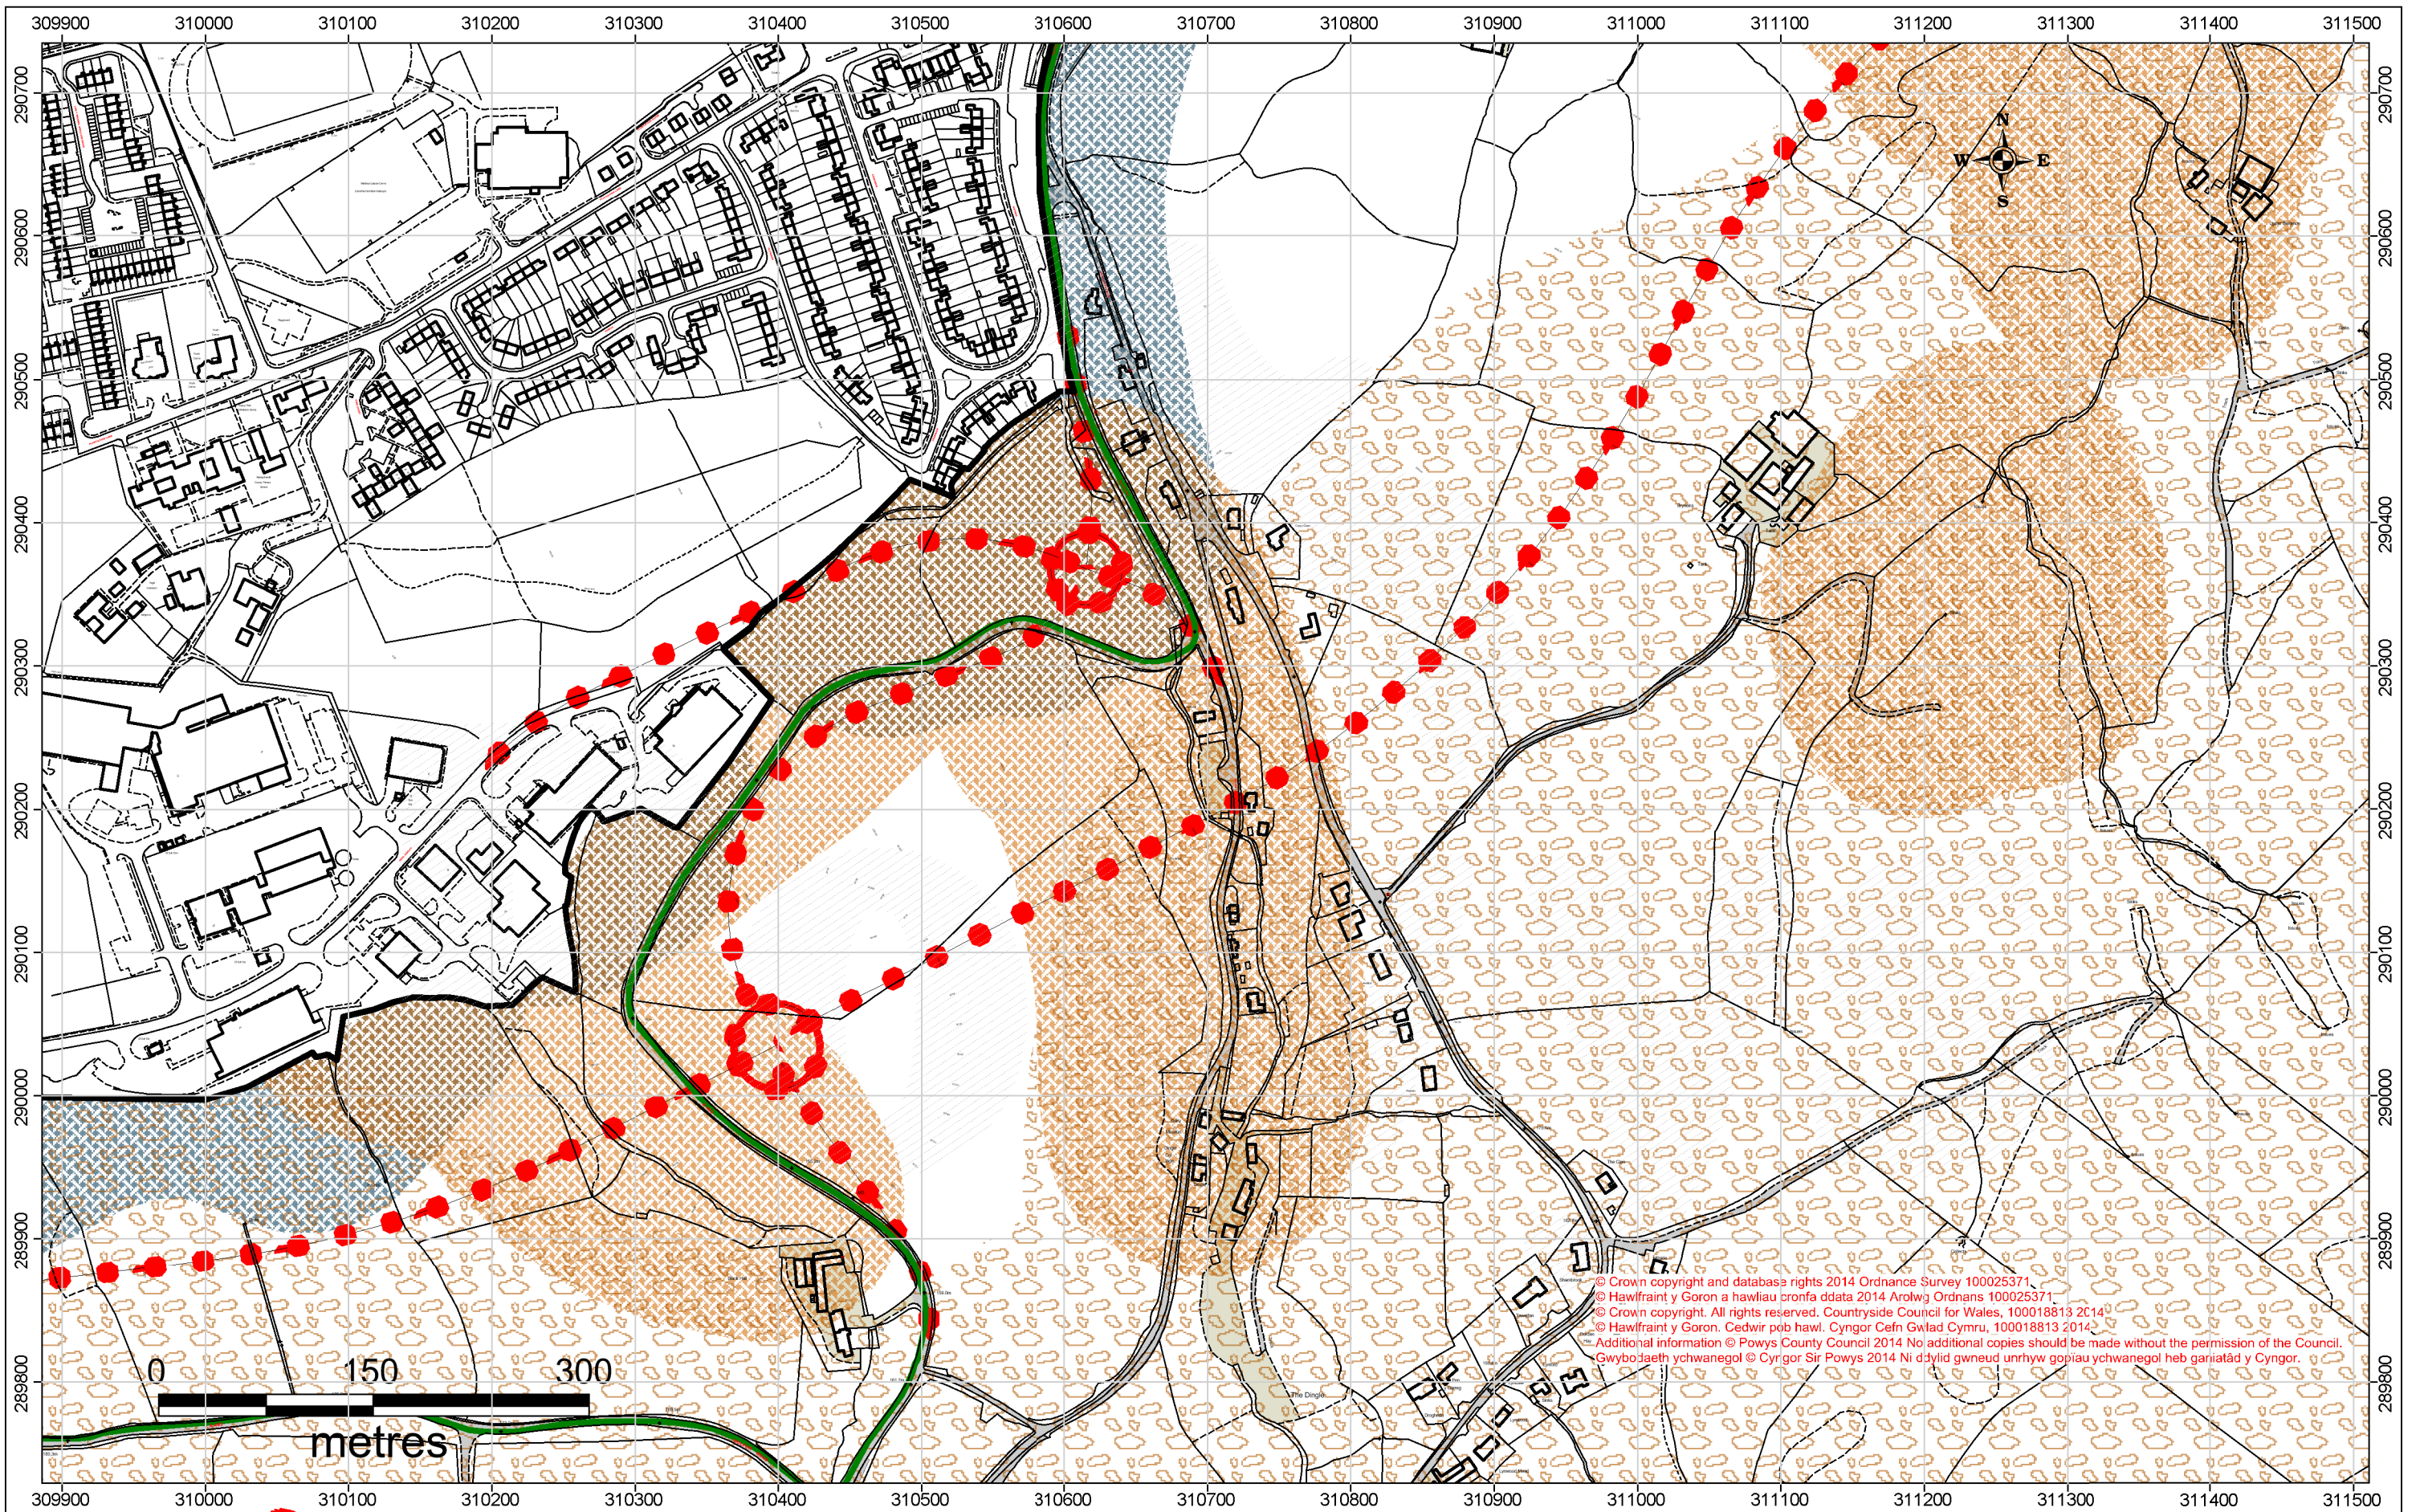

© Crown copyright and database rights 2014 Ordnance Survey 100025371
 © Hawfrainnt y Goron a hawliau cronfa ddata 2014 Arolwg Ordnans 100025371
 © Crown copyright. All rights reserved. Countryside Council for Wales, 100018813 2014
 © Hawfrainnt y Goron. Cedwir pob hawl. Cyngor Cefn Gwlad Cymru, 100018813 2014
 Additional information © Powys County Council 2014 No additional copies should be made without the permission of the Council.
 Gwybodaeth ychwanegol © Cyngor Sir Powys 2014 Ni ddylid gwneud unrhyw gopiau ychwanegol heb ganiatâd y Cyngor.

MAP MEWNOSOD P48C INSET MAP

**Y Drenewydd
 Newtown**

© Crown copyright and database rights 2014 Ordnance Survey 100025371
 © Hawlfraint y Goron a hawlau cronfa ddata 2014 Arolwg Ordnans 100025371
 © Crown copyright. All rights reserved. Countryside Council for Wales, 100018813 2014
 © Hawlfraint y Goron. Cedwir pot; hawl. Cyngor Cefn Gwlad Cymru, 100018813 2014
 Additional information © Powys County Council 2014 No additional copies should be made without the permission of the Council.
 Gwybodaeth ychwanegol © Cyngor Sir Powys 2014 Ni ddylid gwneud unrhyw gopïau ychwanegol heb ganiatâd y Cyngor.

Gweld Map / See Map 48H

© Crown copyright and database rights 2014 Ordnance Survey 100025371
 © Hawffraint y Goron a hawliau cronfa ddata 2014 Arolwg Ordnans 100025371
 © Crown copyright. All rights reserved. Countryside Council for Wales, 100018813 2014
 © Hawffraint y Goron. Cedwir pob hawl. Cyngor Cefn Gwlad Cymru, 100018813 2014
 Additional information © Powys County Council 2014 No additional copies should be made without the permission of the Council.
 Gwybodaeth ychwanegol © Cyngor Sir Powys 2014 Ni ddylid gwneuc unrhyw gopiau ychwanegol heb ganiatâd y Cyngor.