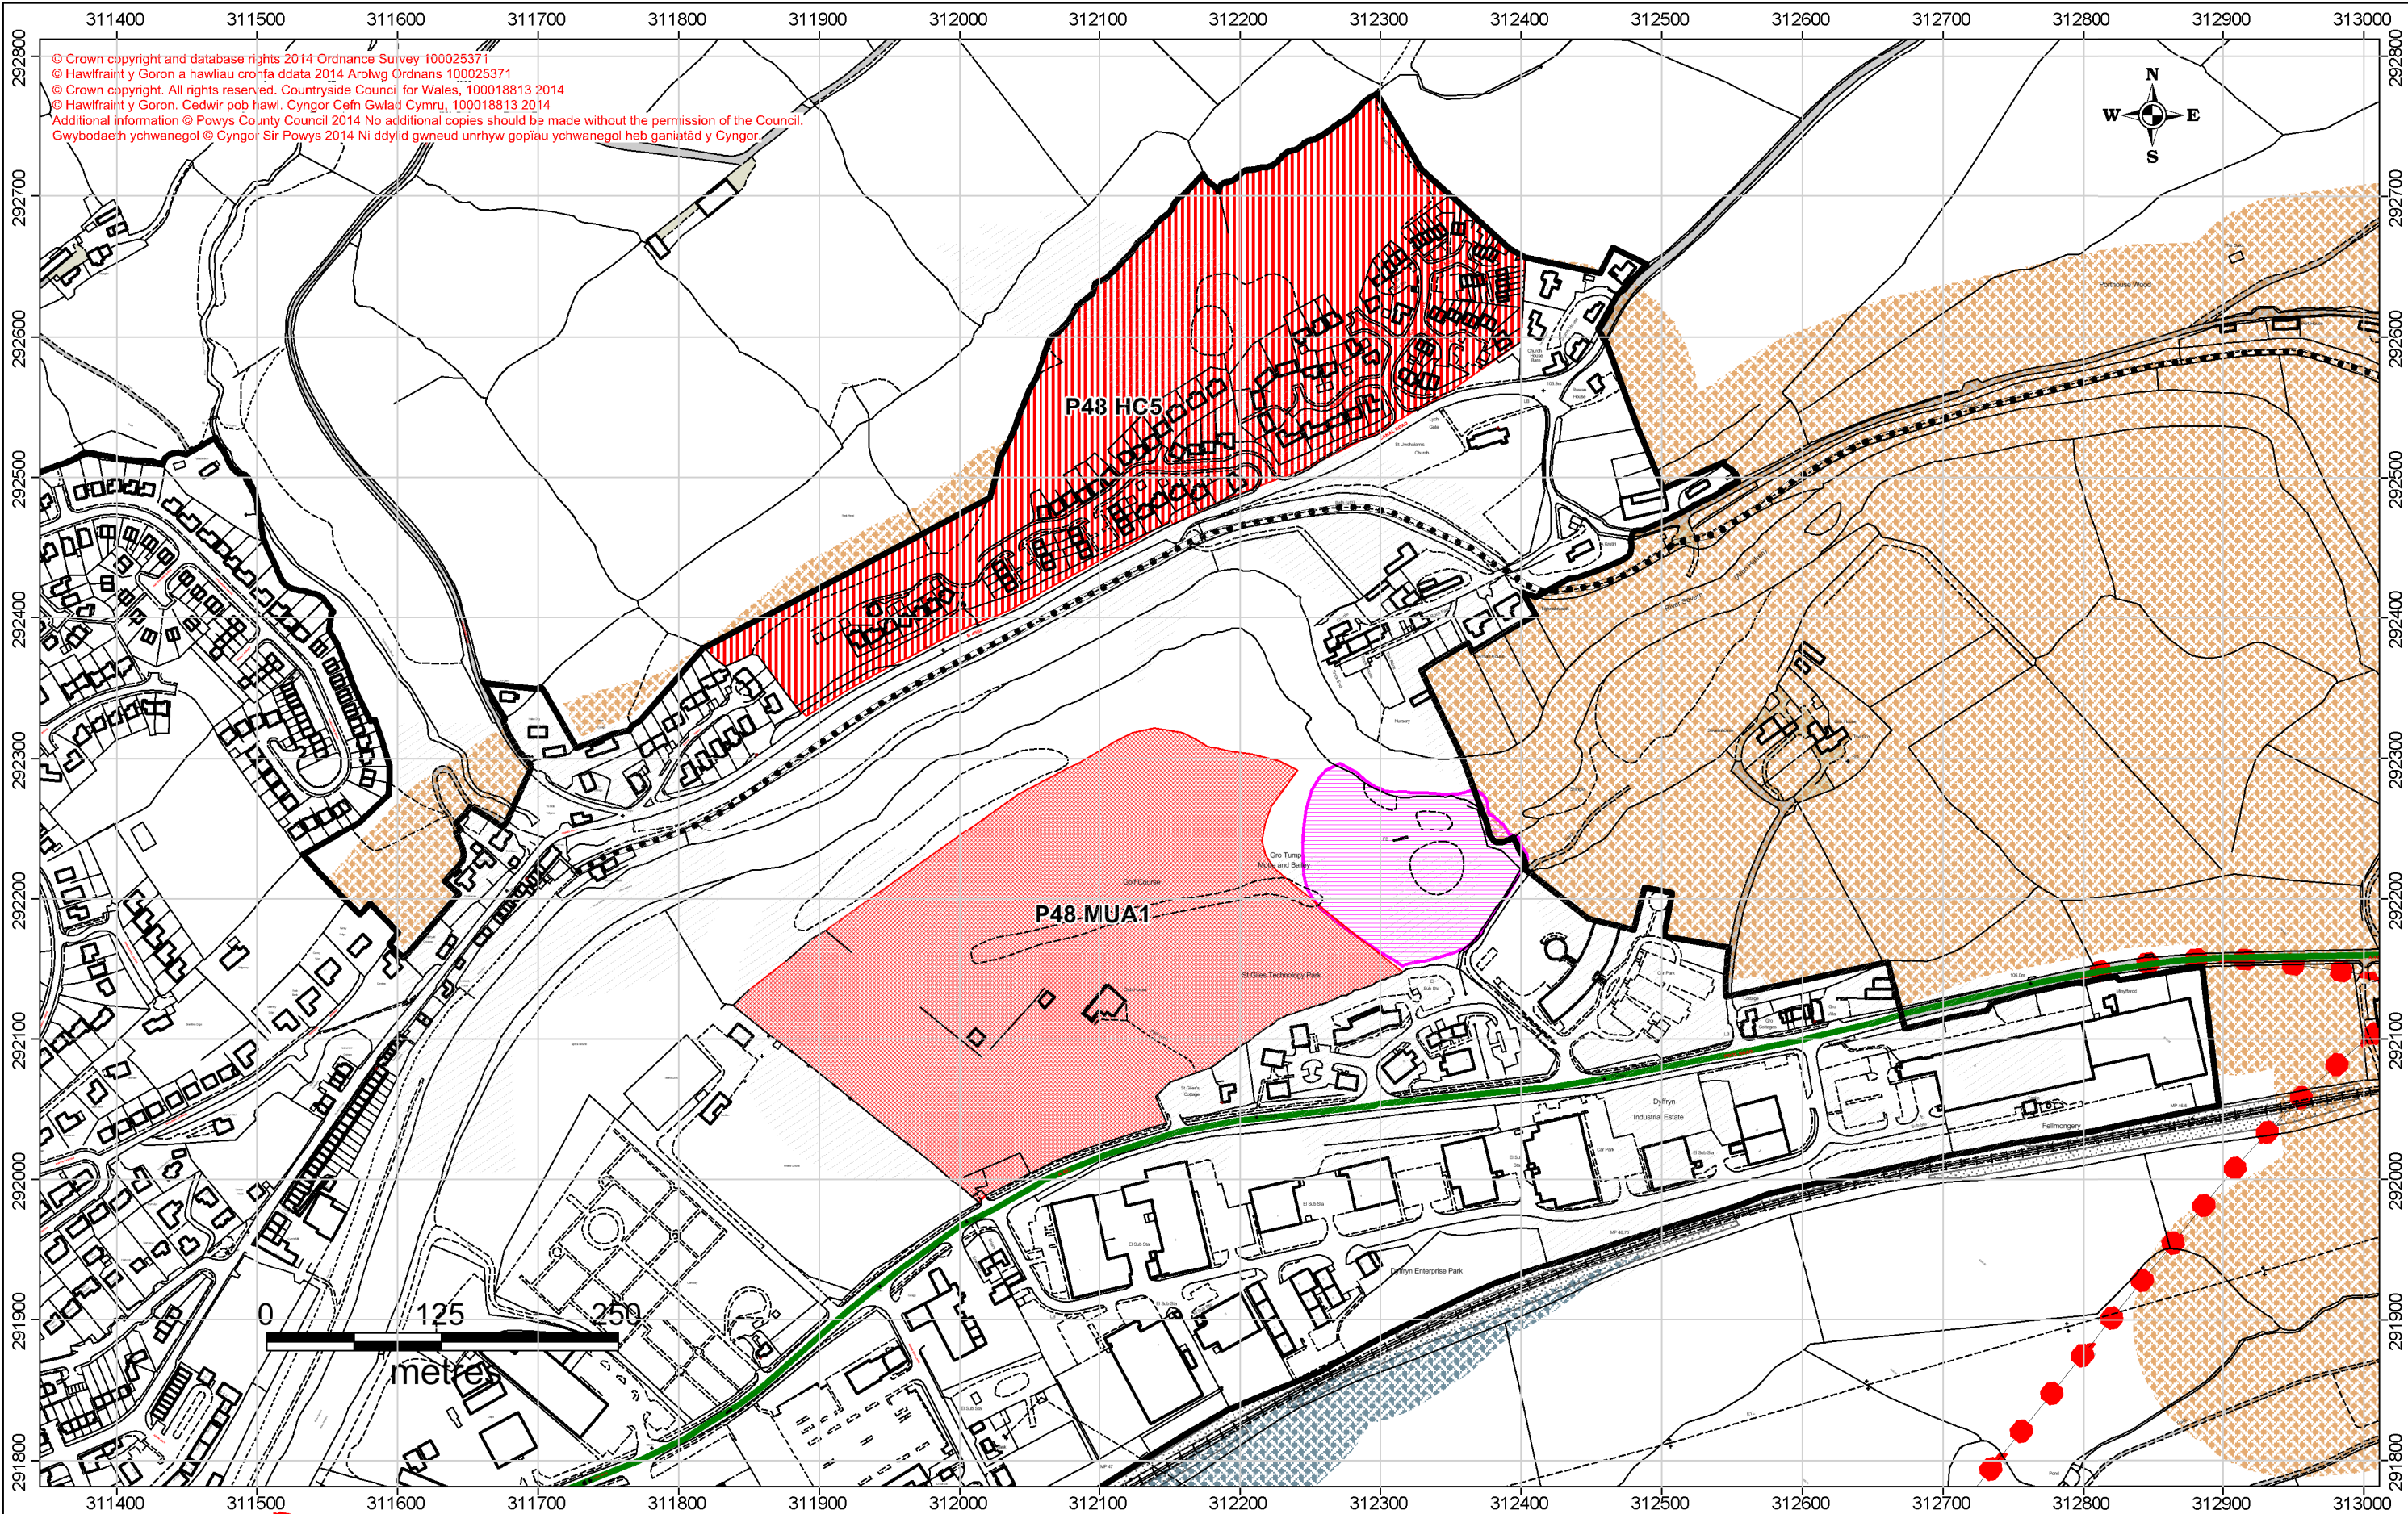

© Crown copyright and database rights 2014 Ordnance Survey 100025371
 © Hawfrainnt y Goron a hawliau cronfa ddata 2014 Arolwg Ordnans 100025371
 © Crown copyright. All rights reserved. Countryside Council for Wales, 100018813 2014
 © Hawfrainnt y Goron. Cedwir pob hawl. Cyngor Cefn Gwlad Cymru, 100018813 2014
 Additional information © Powys County Council 2014 No additional copies should be made without the permission of the Council.
 Gwybodaeth ychwanegol © Cyngor Sir Powys 2014 Ni ddylid gwneud unrhyw gopiau ychwanegol heb ganiatâd y Cyngor.

MAP MEWNOSOD P48C INSET MAP

**Y Drenewydd
 Newtown**

© Crown copyright and database rights 2014 Ordnance Survey 100025371
 © Hawlfraint y Goron a hawlau cronfa ddata 2014 Arolwg Ordnans 100025371
 © Crown copyright. All rights reserved. Countryside Council for Wales, 100018813 2014
 © Hawlfraint y Goron. Cedwir pot; hawl. Cyngor Cefn Gwlad Cymru, 100018813 2014
 Additional information © Powys County Council 2014 No additional copies should be made without the permission of the Council.
 Gwybodaeth ychwanegol © Cyngor Sir Powys 2014 Ni ddylid gwneud unrhyw gopïau ychwanegol heb ganiatâd y Cyngor.

Gweld Map / See Map 48H

© Crown copyright and database rights 2014 Ordnance Survey 100025371
 © Hawffraint y Goron a hawliau cronfa ddata 2014 Arolwg Ordnans 100025371
 © Crown copyright. All rights reserved. Countryside Council for Wales, 100018813 2014
 © Hawffraint y Goron. Cedwir pob hawl. Cyngor Cefn Gwlad Cymru, 100018813 2014
 Additional information © Powys County Council 2014 No additional copies should be made without the permission of the Council.
 Gwybodaeth ychwanegol © Cyngor Sir Powys 2014 Ni ddylid gwneuc unrhyw gopiau ychwanegol heb ganiatâd y Cyngor.