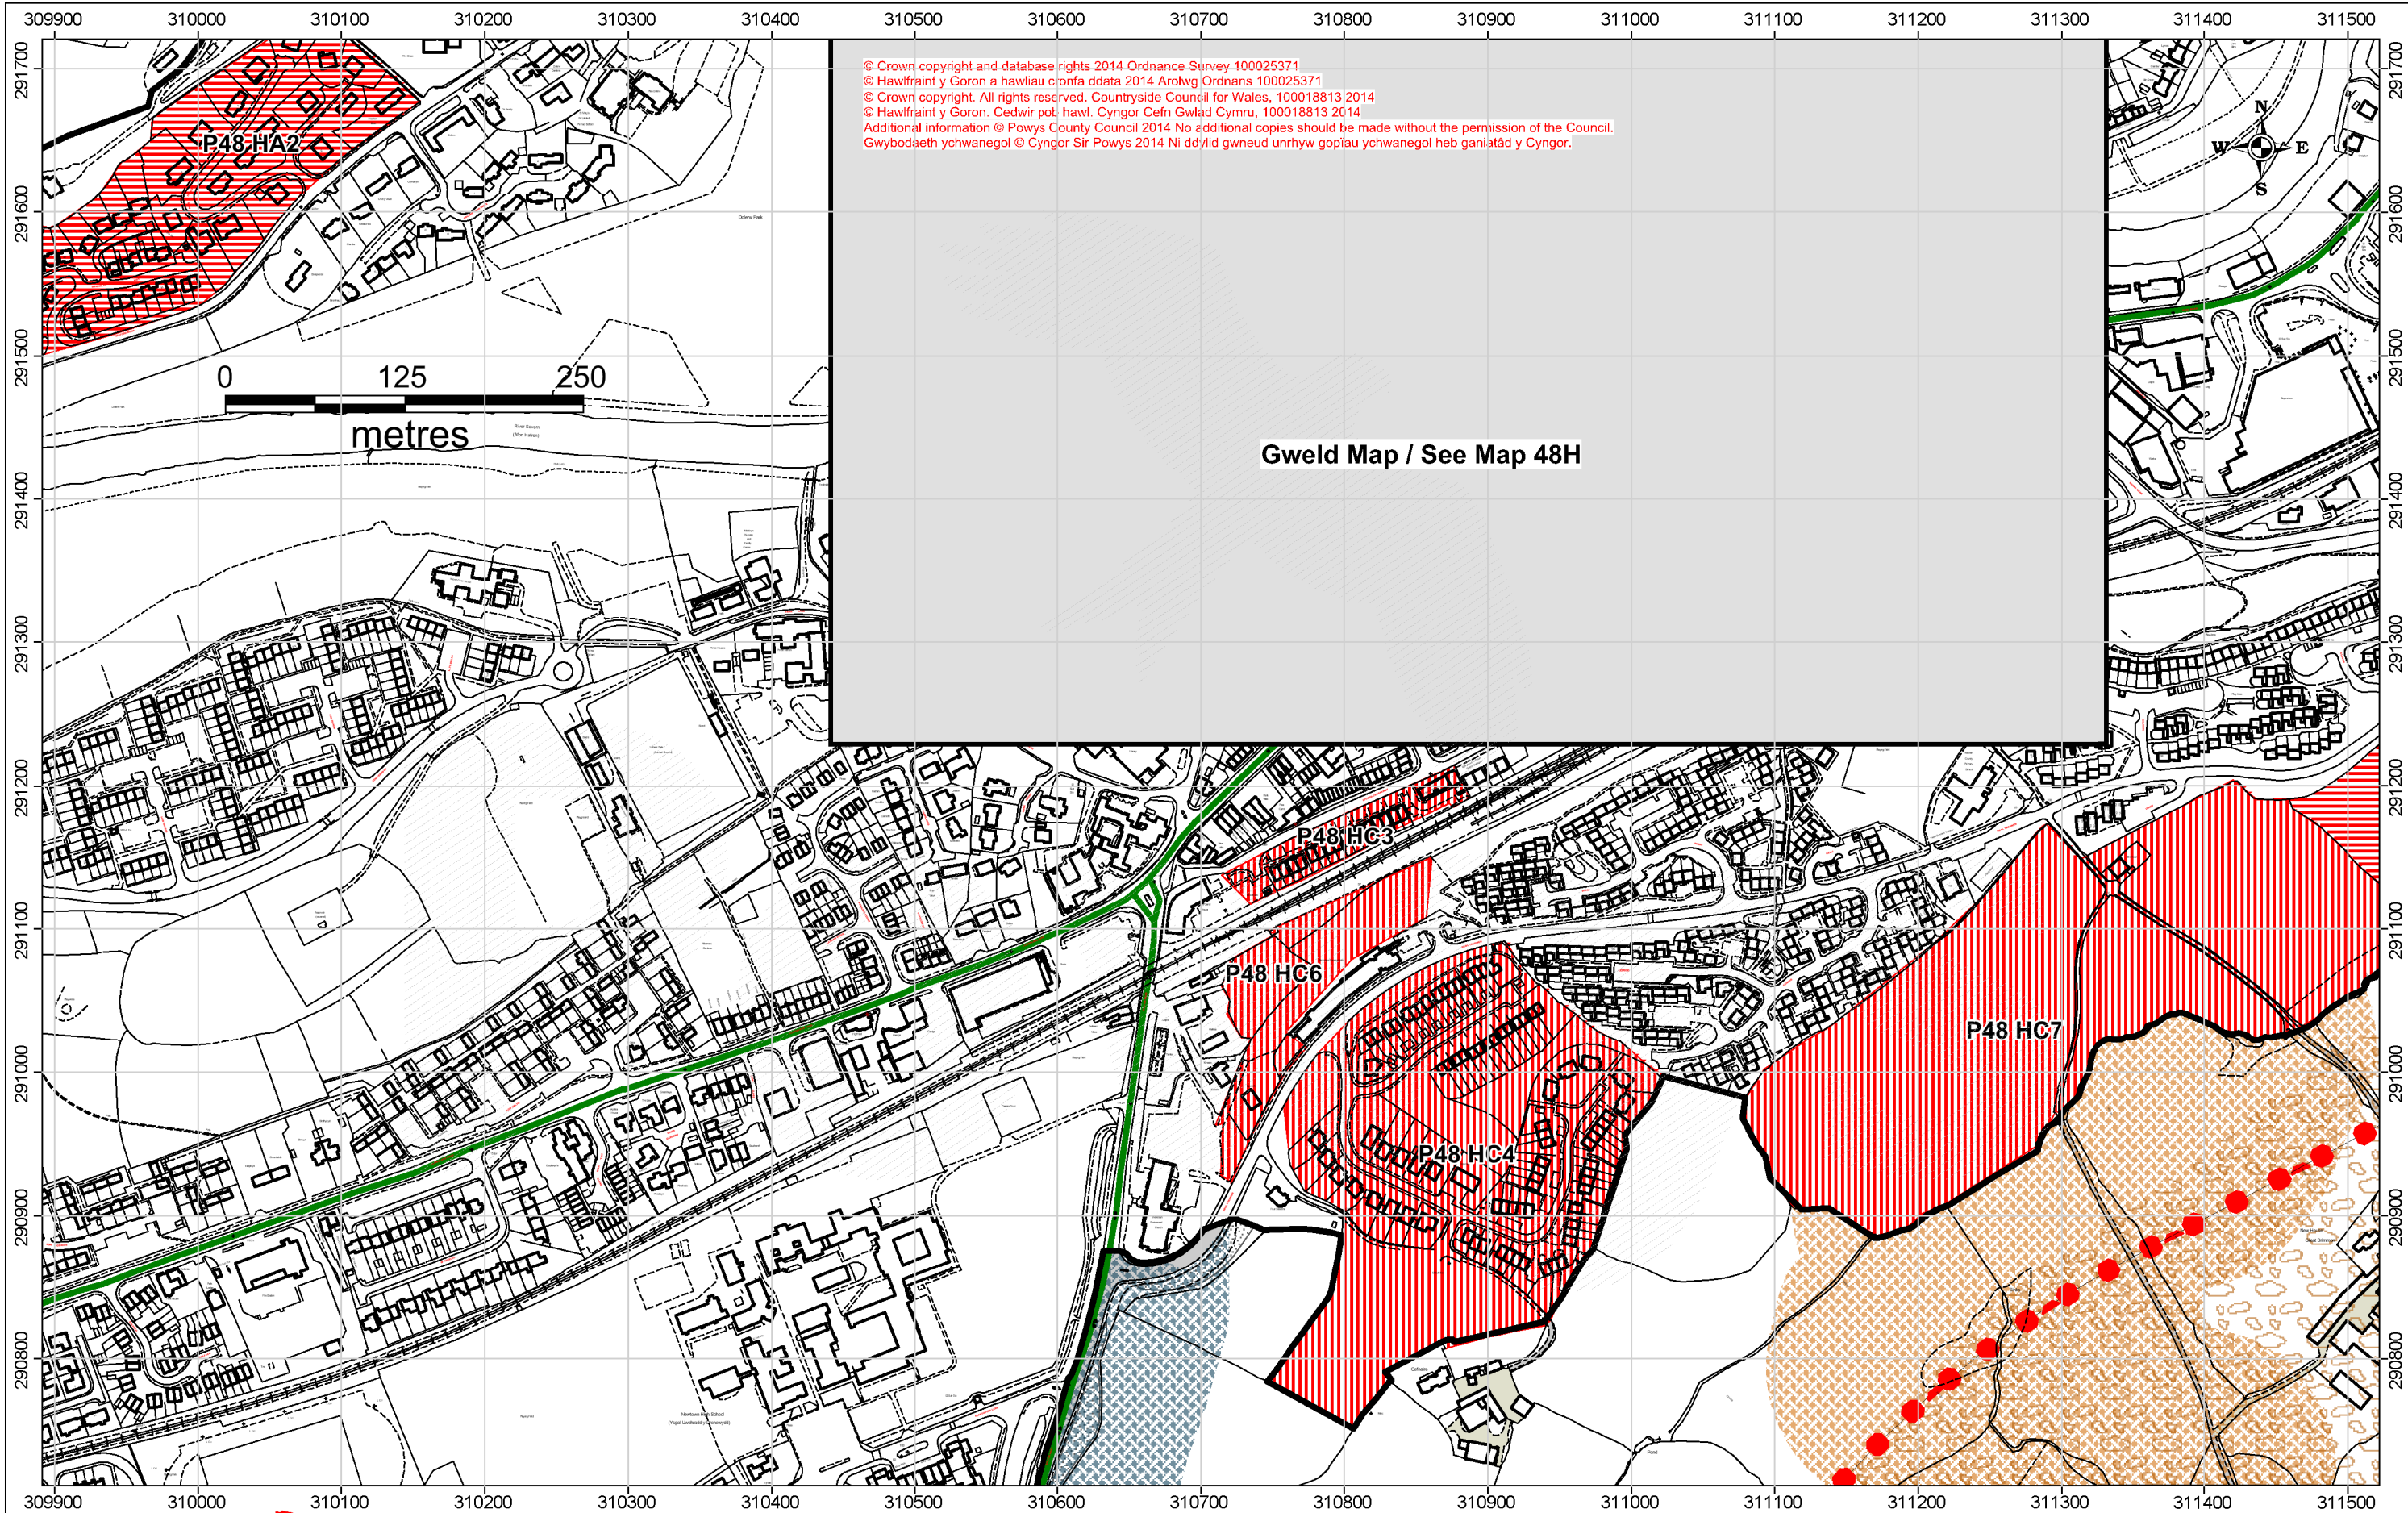

© Crown copyright and database rights 2014 Ordnance Survey 100025371
 © Hawfrainnt y Goron a hawliau cronfa ddata 2014 Arolwg Ordnans 100025371
 © Crown copyright. All rights reserved. Countryside Council for Wales, 100018813 2014
 © Hawfrainnt y Goron. Cedwir pob hawl. Cyngor Cefn Gwlad Cymru, 100018813 2014
 Additional information © Powys County Council 2014 No additional copies should be made without the permission of the Council.
 Gwybodaeth ychwanegol © Cyngor Sir Powys 2014 Ni ddylid gwneud unrhyw gopiau ychwanegol heb ganiatâd y Cyngor.

MAP MEWNOSOD P48C INSET MAP

**Y Drenewydd
 Newtown**

© Crown copyright and database rights 2014 Ordnance Survey 100025371
 © Hawlfraint y Goron a hawlau cronfa ddata 2014 Arolwg Ordnans 100025371
 © Crown copyright. All rights reserved. Countryside Council for Wales, 100018813 2014
 © Hawlfraint y Goron. Cedwir pot; hawl. Cyngor Cefn Gwlad Cymru, 100018813 2014
 Additional information © Powys County Council 2014 No additional copies should be made without the permission of the Council.
 Gwybodaeth ychwanegol © Cyngor Sir Powys 2014 Ni ddylid gwneud unrhyw gopïau ychwanegol heb ganiatâd y Cyngor.

Gweld Map / See Map 48H

© Crown copyright and database rights 2014 Ordnance Survey 100025371
 © Hawffraint y Goron a hawliau cronfa ddata 2014 Arolwg Ordnans 100025371
 © Crown copyright. All rights reserved. Countryside Council for Wales, 100018813 2014
 © Hawffraint y Goron. Cedwir pob hawl. Cyngor Cefn Gwlad Cymru, 100018813 2014
 Additional information © Powys County Council 2014 No additional copies should be made without the permission of the Council.
 Gwybodaeth ychwanegol © Cyngor Sir Powys 2014 Ni ddylid gwneuc unrhyw gopiau ychwanegol heb ganiatâd y Cyngor.