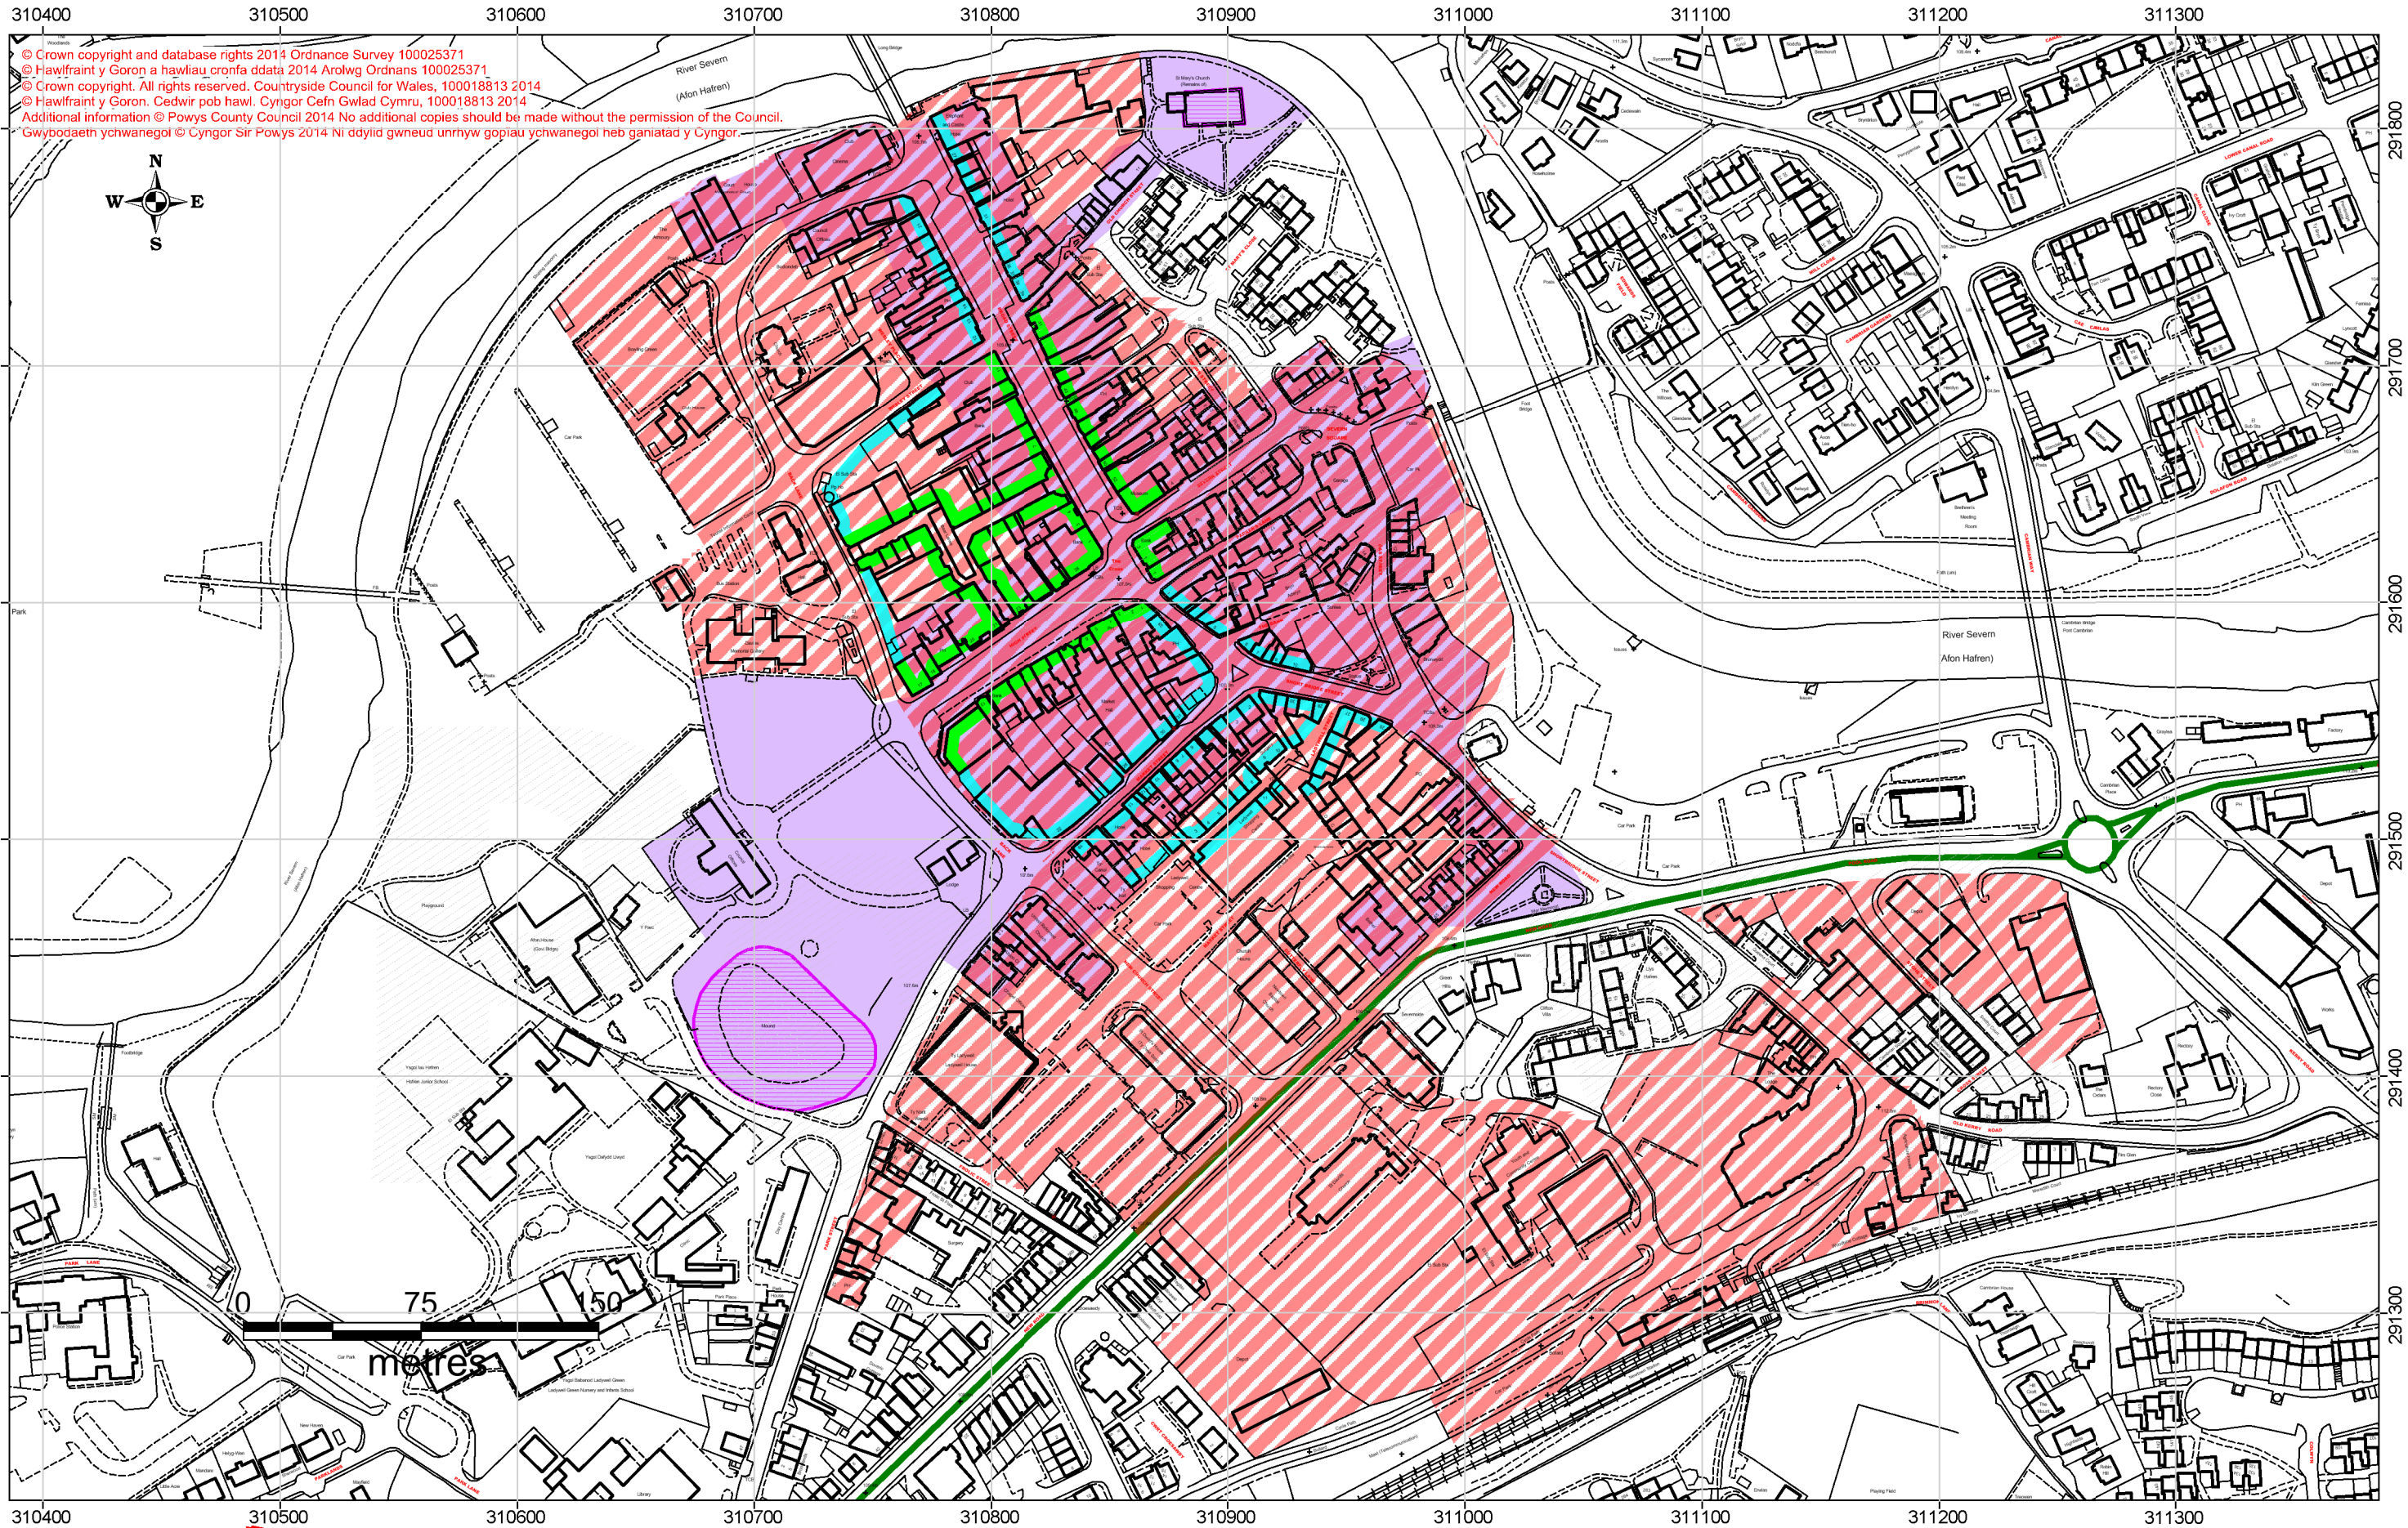

© Crown copyright and database rights 2014 Ordnance Survey 100025371
 © Hawfrainnt y Goron a hawliau cronfa ddata 2014 Arolwg Ordnans 100025371
 © Crown copyright. All rights reserved. Countryside Council for Wales, 100018813 2014
 © Hawfrainnt y Goron. Cedwir pob hawl. Cyngor Cefn Gwlad Cymru, 100018813 2014
 Additional information © Powys County Council 2014 No additional copies should be made without the permission of the Council.
 Gwybodaeth ychwanegol © Cyngor Sir Powys 2014 Ni ddylid gwneud unrhyw gopiau ychwanegol heb ganiatâd y Cyngor.

MAP MEWNOSOD P48C INSET MAP

**Y Drenewydd
 Newtown**

© Crown copyright and database rights 2014 Ordnance Survey 100025371
 © Hawlfraint y Goron a hawlau cronfa ddata 2014 Arolwg Ordnans 100025371
 © Crown copyright. All rights reserved. Countryside Council for Wales, 100018813 2014
 © Hawlfraint y Goron. Cedwir pot; hawl. Cyngor Cefn Gwlad Cymru, 100018813 2014
 Additional information © Powys County Council 2014 No additional copies should be made without the permission of the Council.
 Gwybodaeth ychwanegol © Cyngor Sir Powys 2014 Ni ddylid gwneud unrhyw gopïau ychwanegol heb ganiatâd y Cyngor.

Gweld Map / See Map 48H

© Crown copyright and database rights 2014 Ordnance Survey 100025371
 © Hawffraint y Goron a hawliau cronfa ddata 2014 Arolwg Ordnans 100025371
 © Crown copyright. All rights reserved. Countryside Council for Wales, 100018813 2014
 © Hawffraint y Goron. Cedwir pob hawl. Cyngor Cefn Gwlad Cymru, 100018813 2014
 Additional information © Powys County Council 2014 No additional copies should be made without the permission of the Council.
 Gwybodaeth ychwanegol © Cyngor Sir Powys 2014 Ni ddylid gwneuc unrhyw gopiau ychwanegol heb ganiatâd y Cyngor.