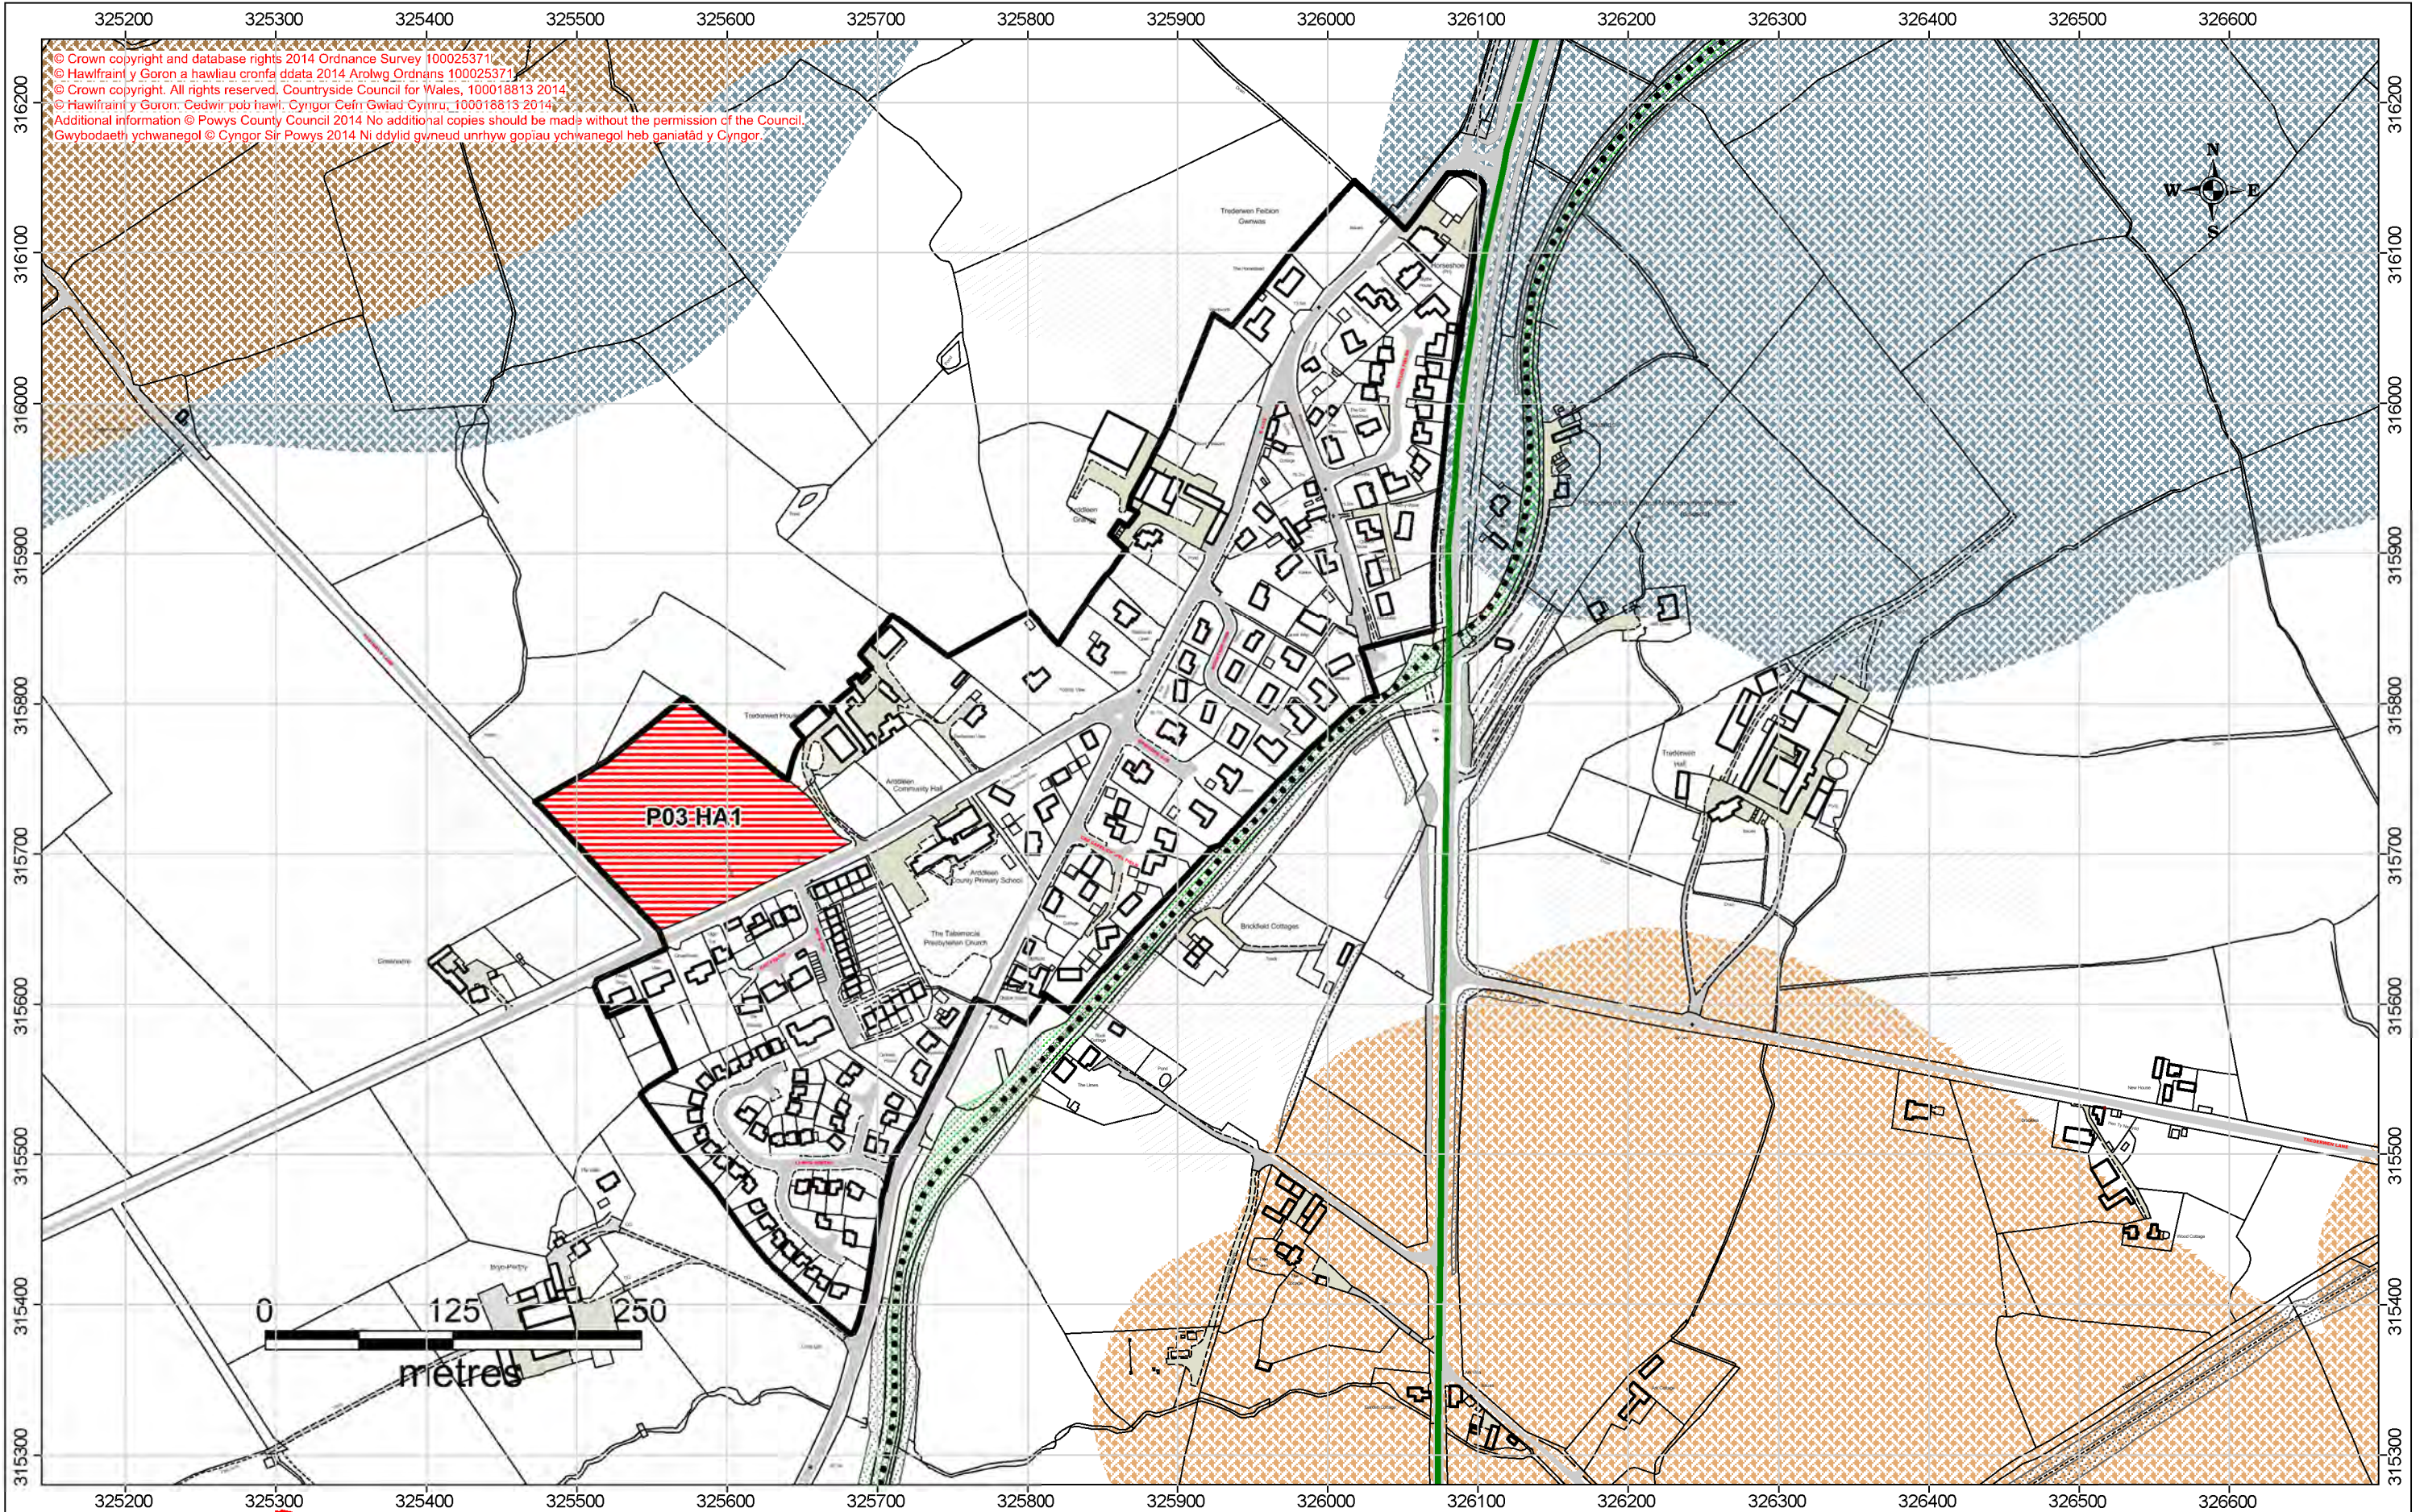

**Parc Cenedlaethol Bannau Brycheiniog  
Brecon Beacons National Park**

**P01-HA1**

© Crown copyright and database rights 2014 Ordnance Survey 100025371  
 © Hawfrainnt y Goron a hawliau cronfa ddata 2014 Arolwg Ordnans 100025371  
 © Crown copyright. All rights reserved. Countryside Council for Wales, 100018813 2014  
 © Hawfrainnt y Goron. Cedwir pob hawl. Cyngor Cefn Gwlad Cymru, 100018813 2014  
 Additional information © Powys County Council 2014 No additional copies should be made without the permission of the Council.  
 Gwybodaeth ychwanegol © Cyngor Sir Powys 2014 Ni ddylid gwneud unrhyw gopïau ychwanegol heb ganiatâd y Cyngor.

© Crown copyright and database rights 2014 Ordnance Survey 100025371  
 © Hawffraint y Goron a hawliu cronfa ddata 2014 Arolwg Ordnans 100025371  
 © Crown copyright. All rights reserved. Countryside Council for Wales, 100018813 2014  
 © Hawffraint y Goron. Cedwir pob hawl. Cyngor Cefn Gwlad Cymru, 100018813 2014  
 Additional information © Powys County Council 2014 No additional copies should be made without the permission of the Council.  
 Gwybodaeth ychwanegol © Cyngor Sir Powys 2014 Ni ddylid gwneud unrhyw gopïau ychwanegol heb ganiatâd y Cyngor.

0 150 300  
metres

**MAP MEWNOSOD P2 INSET MAP**

© Crown copyright and database rights 2014 Ordnance Survey 100025371  
 © Hawfrainn y Goron a hawliau cronfa ddata 2014 Arolwg Ordnans 100025371  
 © Crown copyright. All rights reserved. Countryside Council for Wales, 100018813 2014  
 © Hawfrainn y Goron. Cedwir pob hawl. Cyngor Cefn Gwlad Cymru, 100018813 2014  
 Additional information © Powys County Council 2014 No additional copies should be made without the permission of the Council.  
 Gwybodaeth ychwanegol © Cyngor Sir Powys 2014 Ni ddylid gwneud unrhyw gopïau ychwanegol heb ganiatâd y Cyngor.