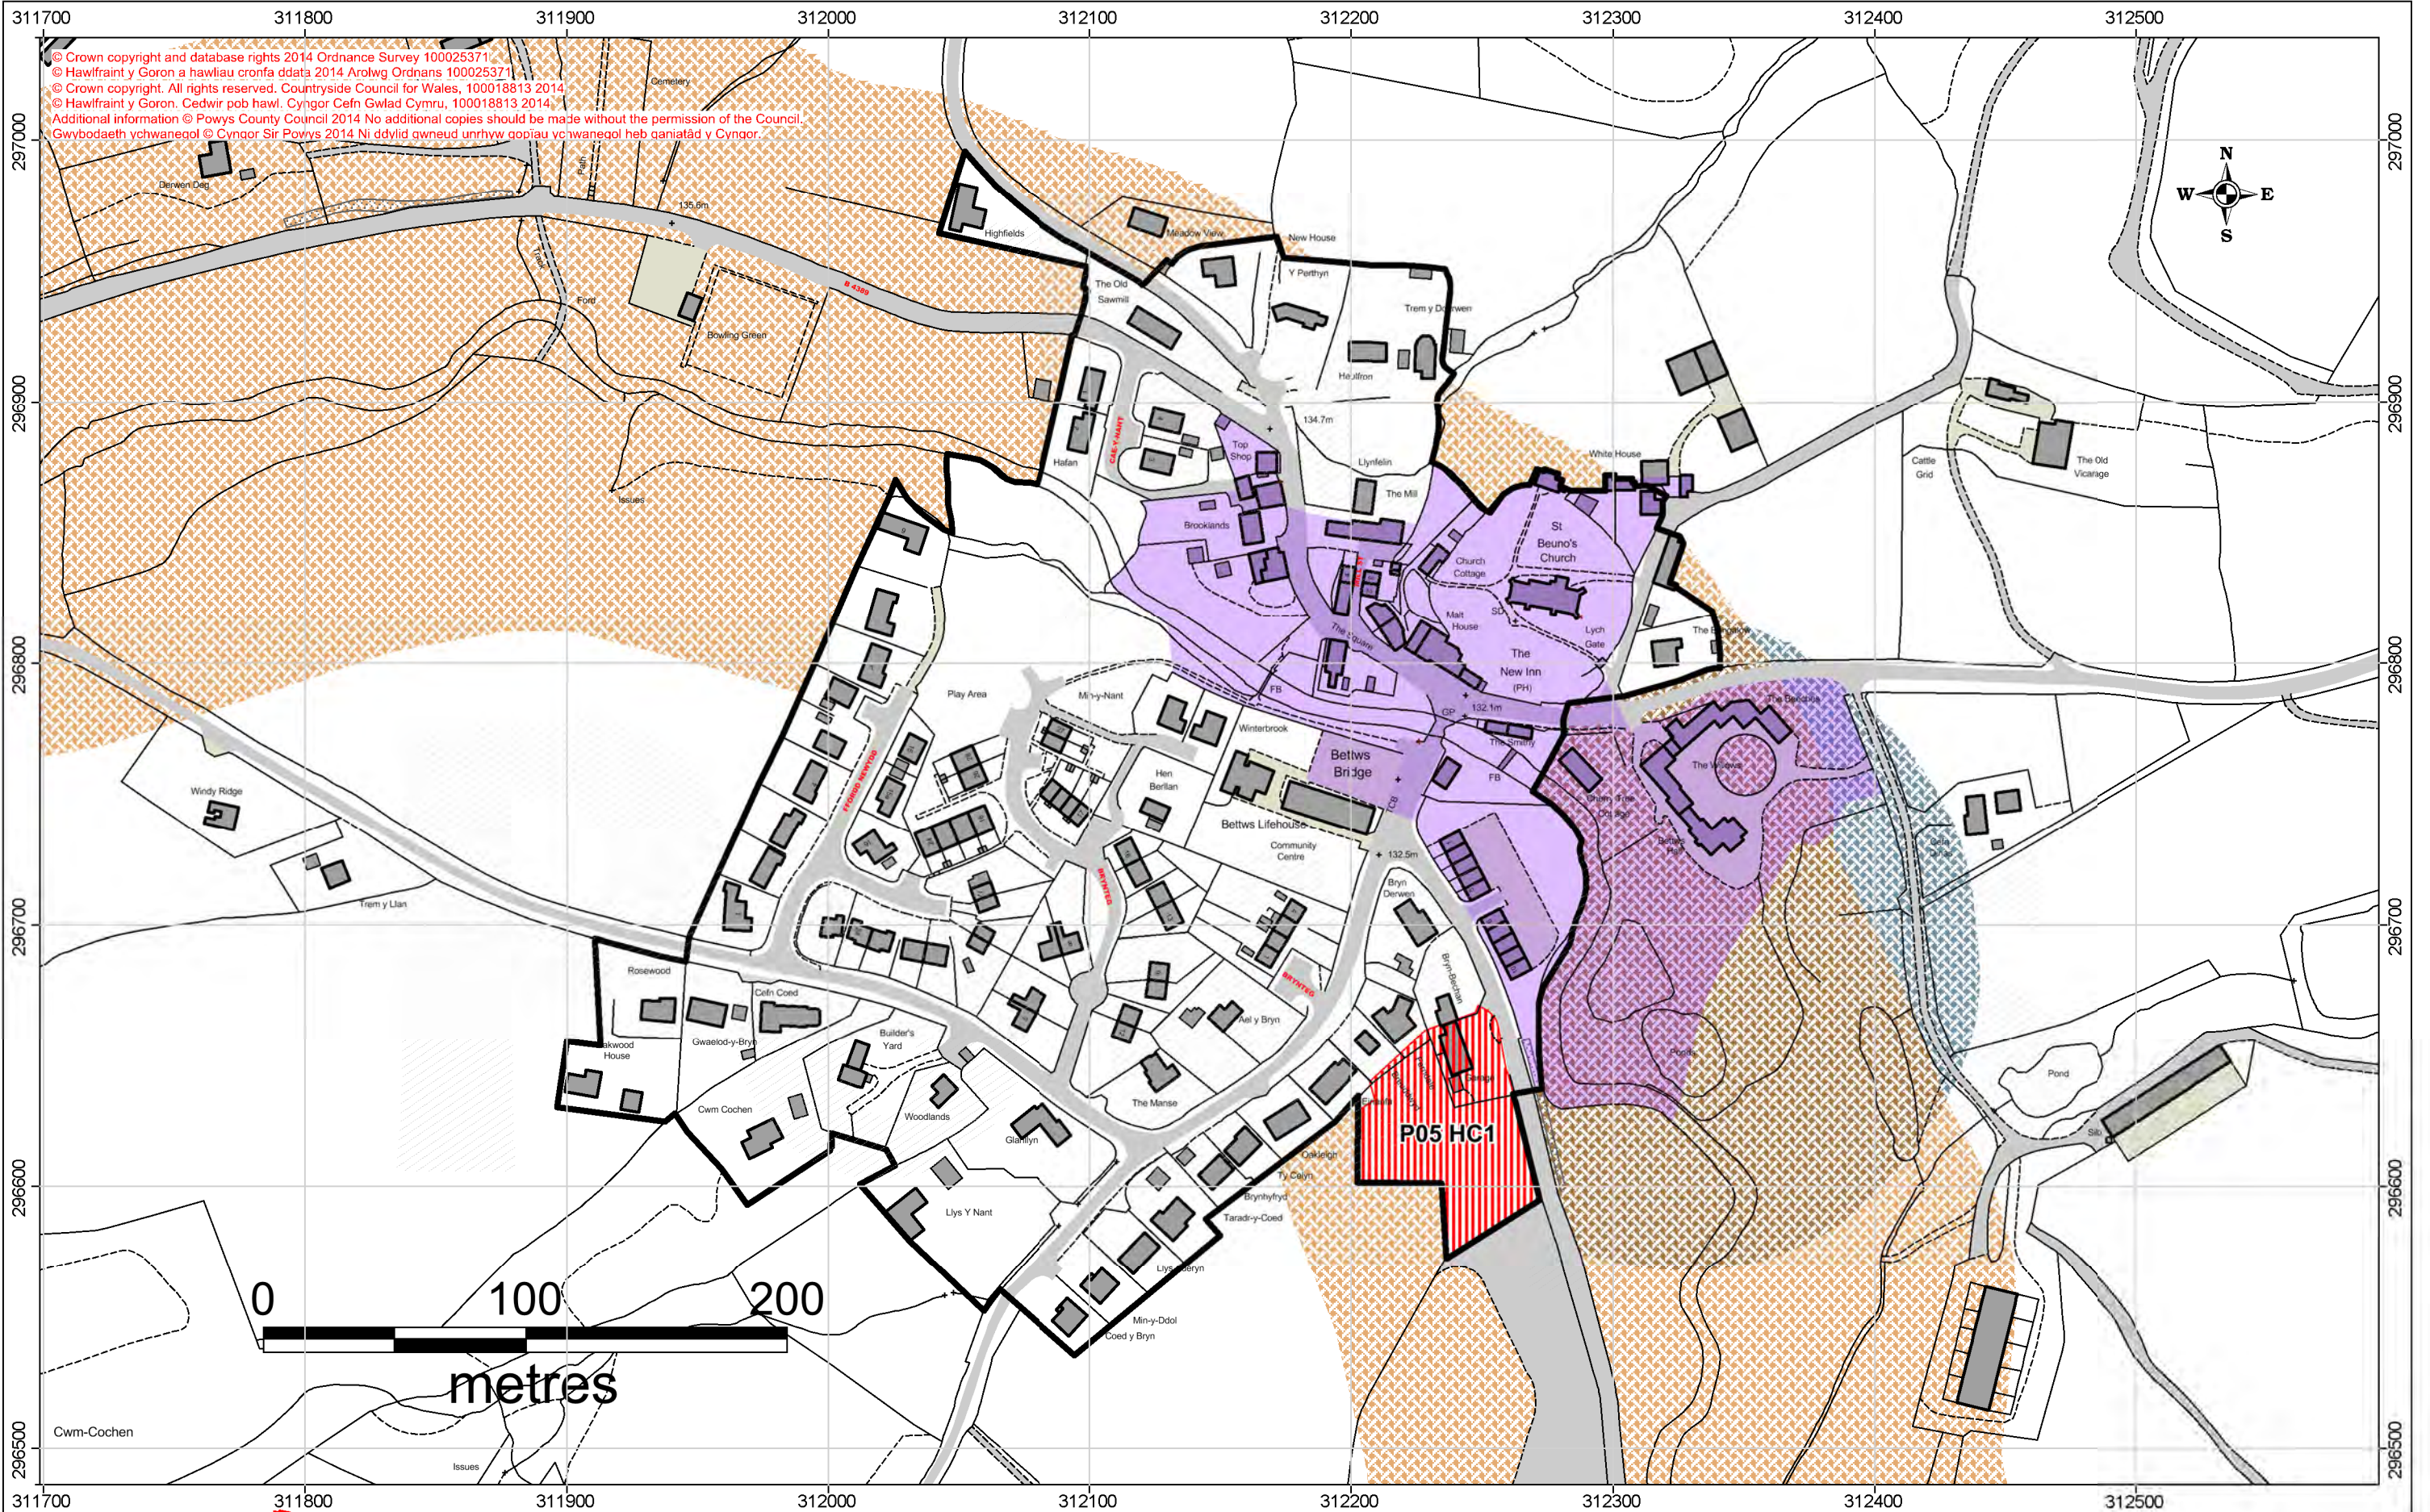

© Crown copyright and database rights 2014 Ordnance Survey 100025371  
 © Hawffraint y Goron a hawliu cronfa ddata 2014 Arolwg Ordnans 100025371  
 © Crown copyright. All rights reserved. Countryside Council for Wales, 100018813 2014  
 © Hawffraint y Goron. Cedwir pob hawl. Cyngor Cefn Gwlad Cymru, 100018813 2014  
 Additional information © Powys County Council 2014 No additional copies should be made without the permission of the Council.  
 Gwybodaeth ychwanegol © Cyngor Sir Powys 2014 Ni ddylid gwneud unrhyw gopïau ychwanegol heb ganiatâd y Cyngor.

0 150 300  
metres

**MAP MEWNOSOD P2 INSET MAP**

© Crown copyright and database rights 2014 Ordnance Survey 100025371  
 © Hawfrainn y Goron a hawliau cronfa ddata 2014 Arolwg Ordnans 100025371  
 © Crown copyright. All rights reserved. Countryside Council for Wales, 100018813 2014  
 © Hawfrainn y Goron. Cedwir pob hawl. Cyngor Cefn Gwlad Cymru, 100018813 2014  
 Additional information © Powys County Council 2014 No additional copies should be made without the permission of the Council.  
 Gwybodaeth ychwanegol © Cyngor Sir Powys 2014 Ni ddylid gwneud unrhyw gopïau ychwanegol heb ganiatâd y Cyngor.