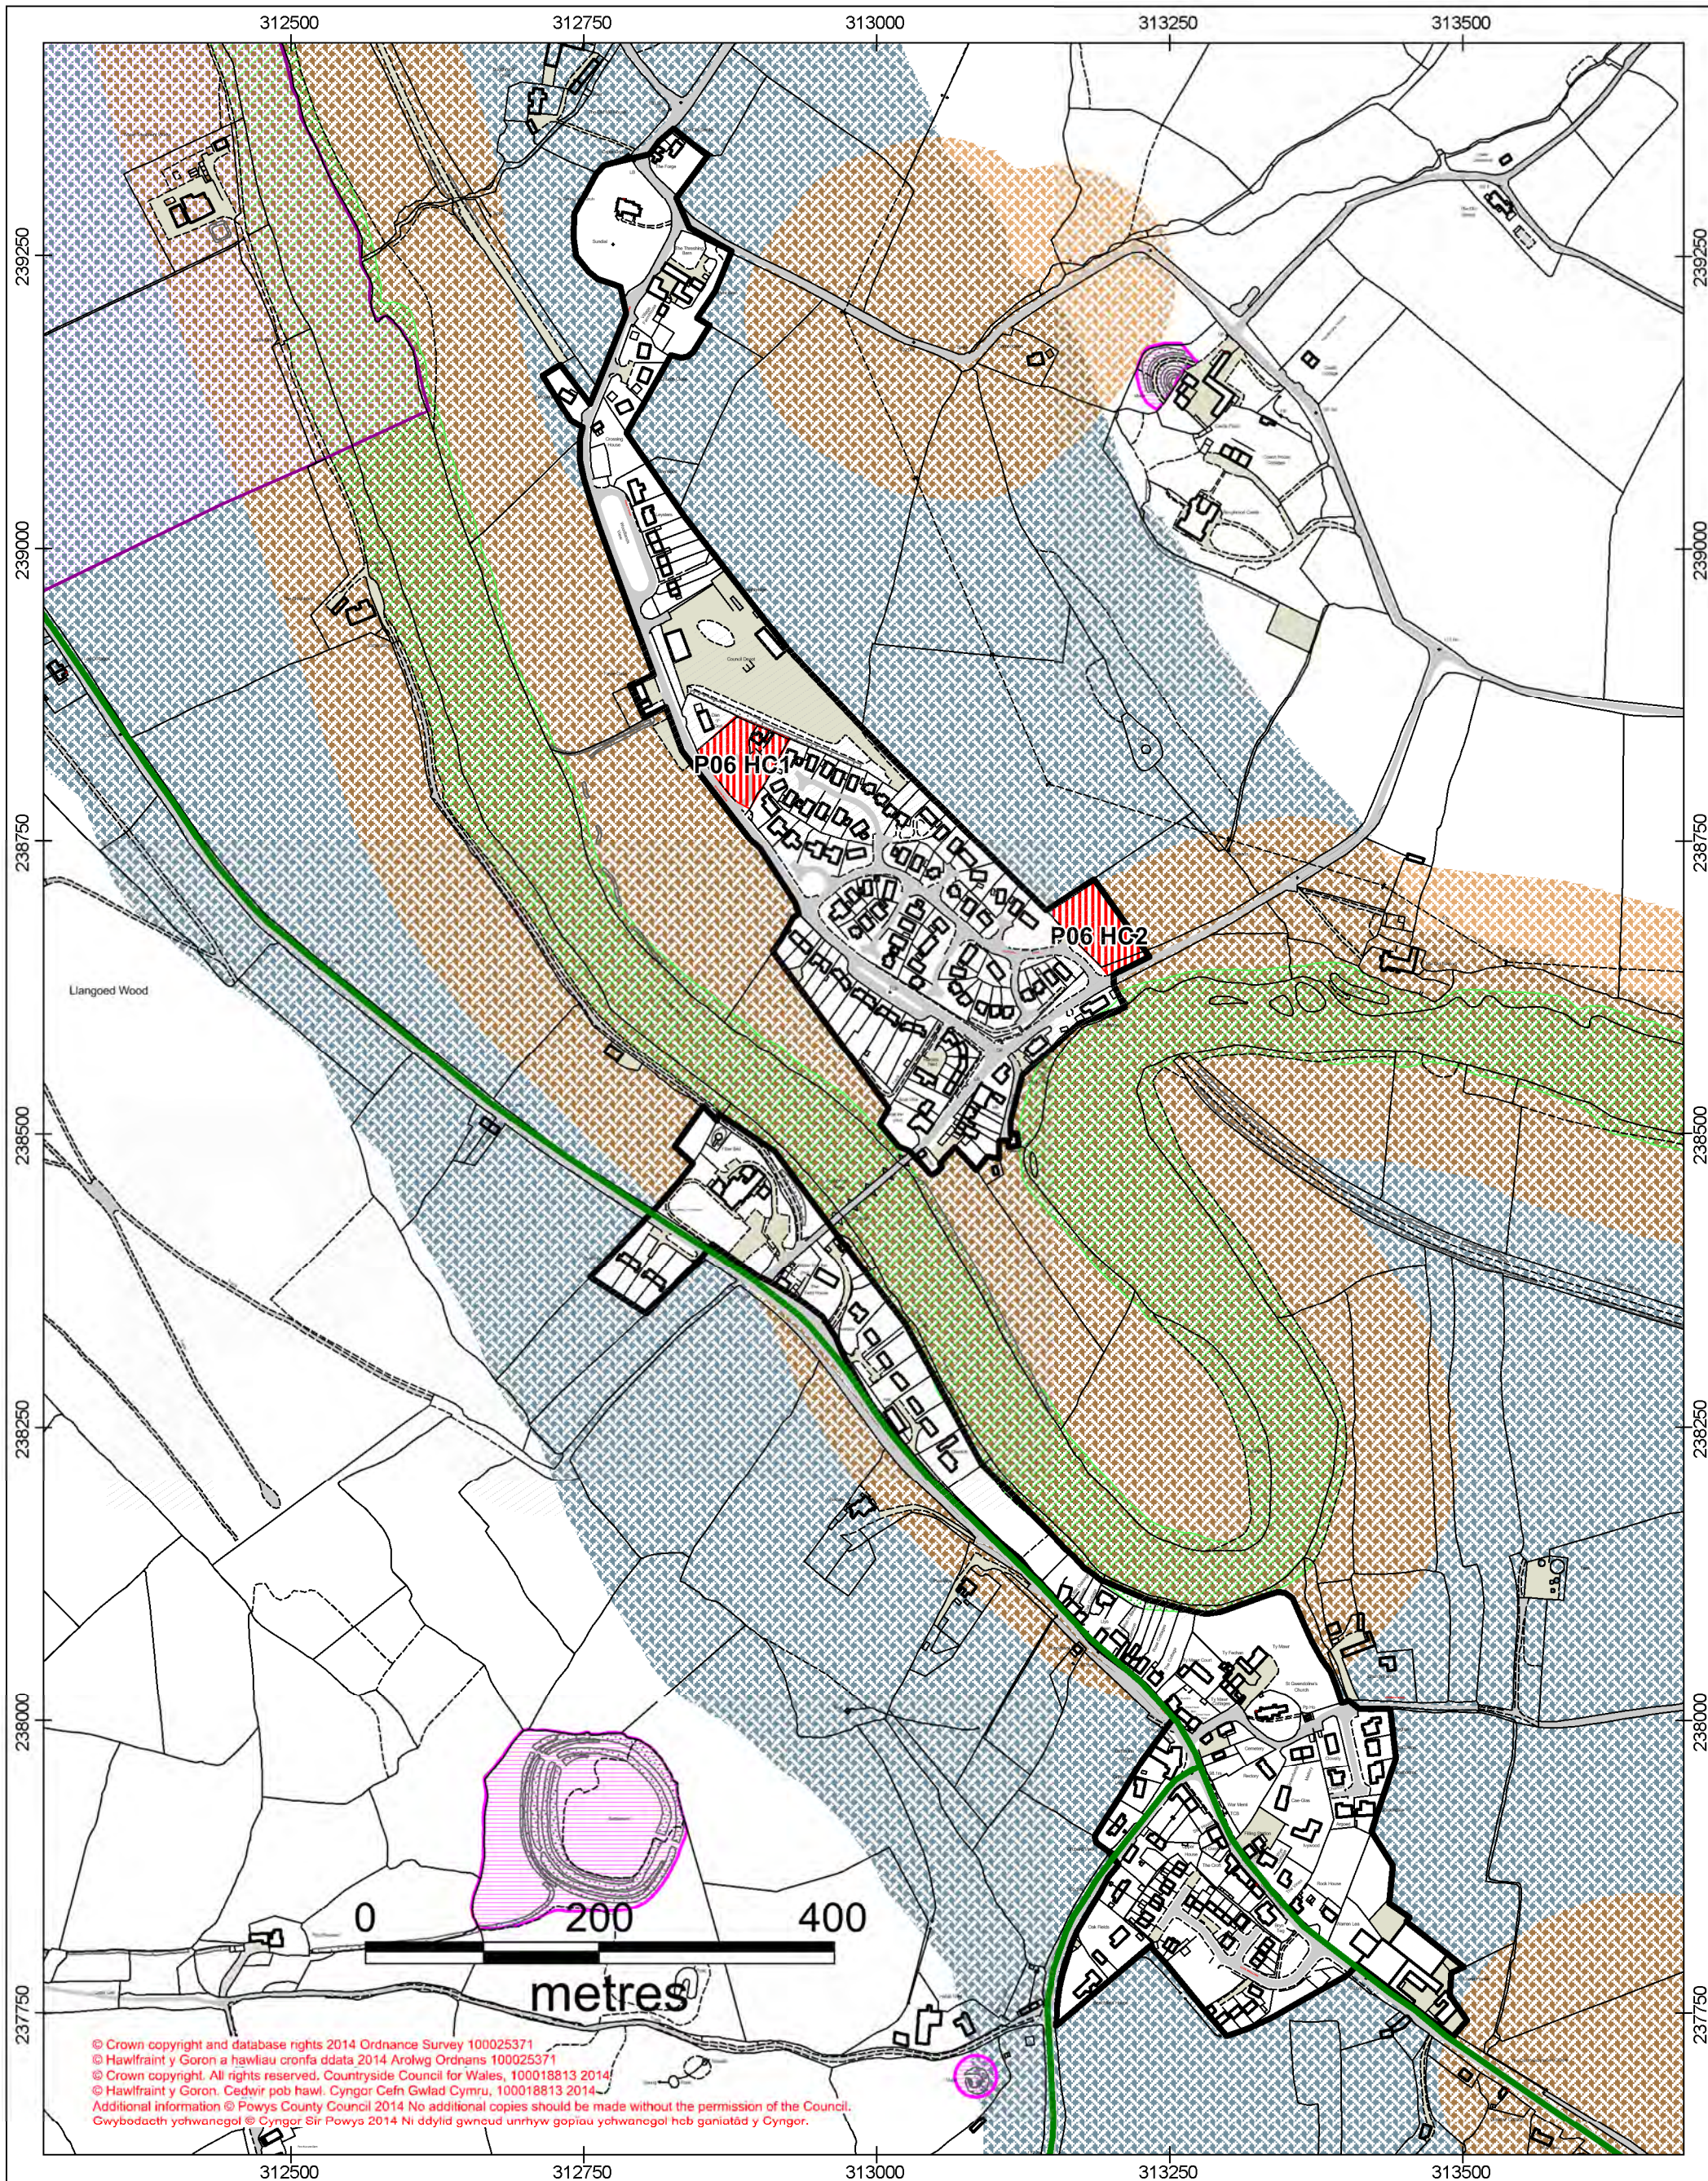

© Crown copyright and database rights 2014 Ordnance Survey 100025371  
 © Hawffraint y Goron a hawliu cronfa ddata 2014 Arolwg Ordnans 100025371  
 © Crown copyright. All rights reserved. Countryside Council for Wales, 100018813 2014  
 © Hawffraint y Goron. Cedwir pob hawl. Cyngor Cefn Gwlad Cymru, 100018813 2014  
 Additional information © Powys County Council 2014 No additional copies should be made without the permission of the Council.  
 Gwybodaeth ychwanegol © Cyngor Sir Powys 2014 Ni ddylid gwneud unrhyw gopïau ychwanegol heb ganiatâd y Cyngor.

0 150 300  
metres

**MAP MEWNOSOD P2 INSET MAP**

© Crown copyright and database rights 2014 Ordnance Survey 100025371  
 © Hawfrainn y Goron a hawliau cronfa ddata 2014 Arolwg Ordnans 100025371  
 © Crown copyright. All rights reserved. Countryside Council for Wales, 100018813 2014  
 © Hawfrainn y Goron. Cedwir pob hawl. Cyngor Cefn Gwlad Cymru, 100018813 2014  
 Additional information © Powys County Council 2014 No additional copies should be made without the permission of the Council.  
 Gwybodaeth ychwanegol © Cyngor Sir Powys 2014 Ni ddylid gwneud unrhyw gopïau ychwanegol heb ganiatâd y Cyngor.