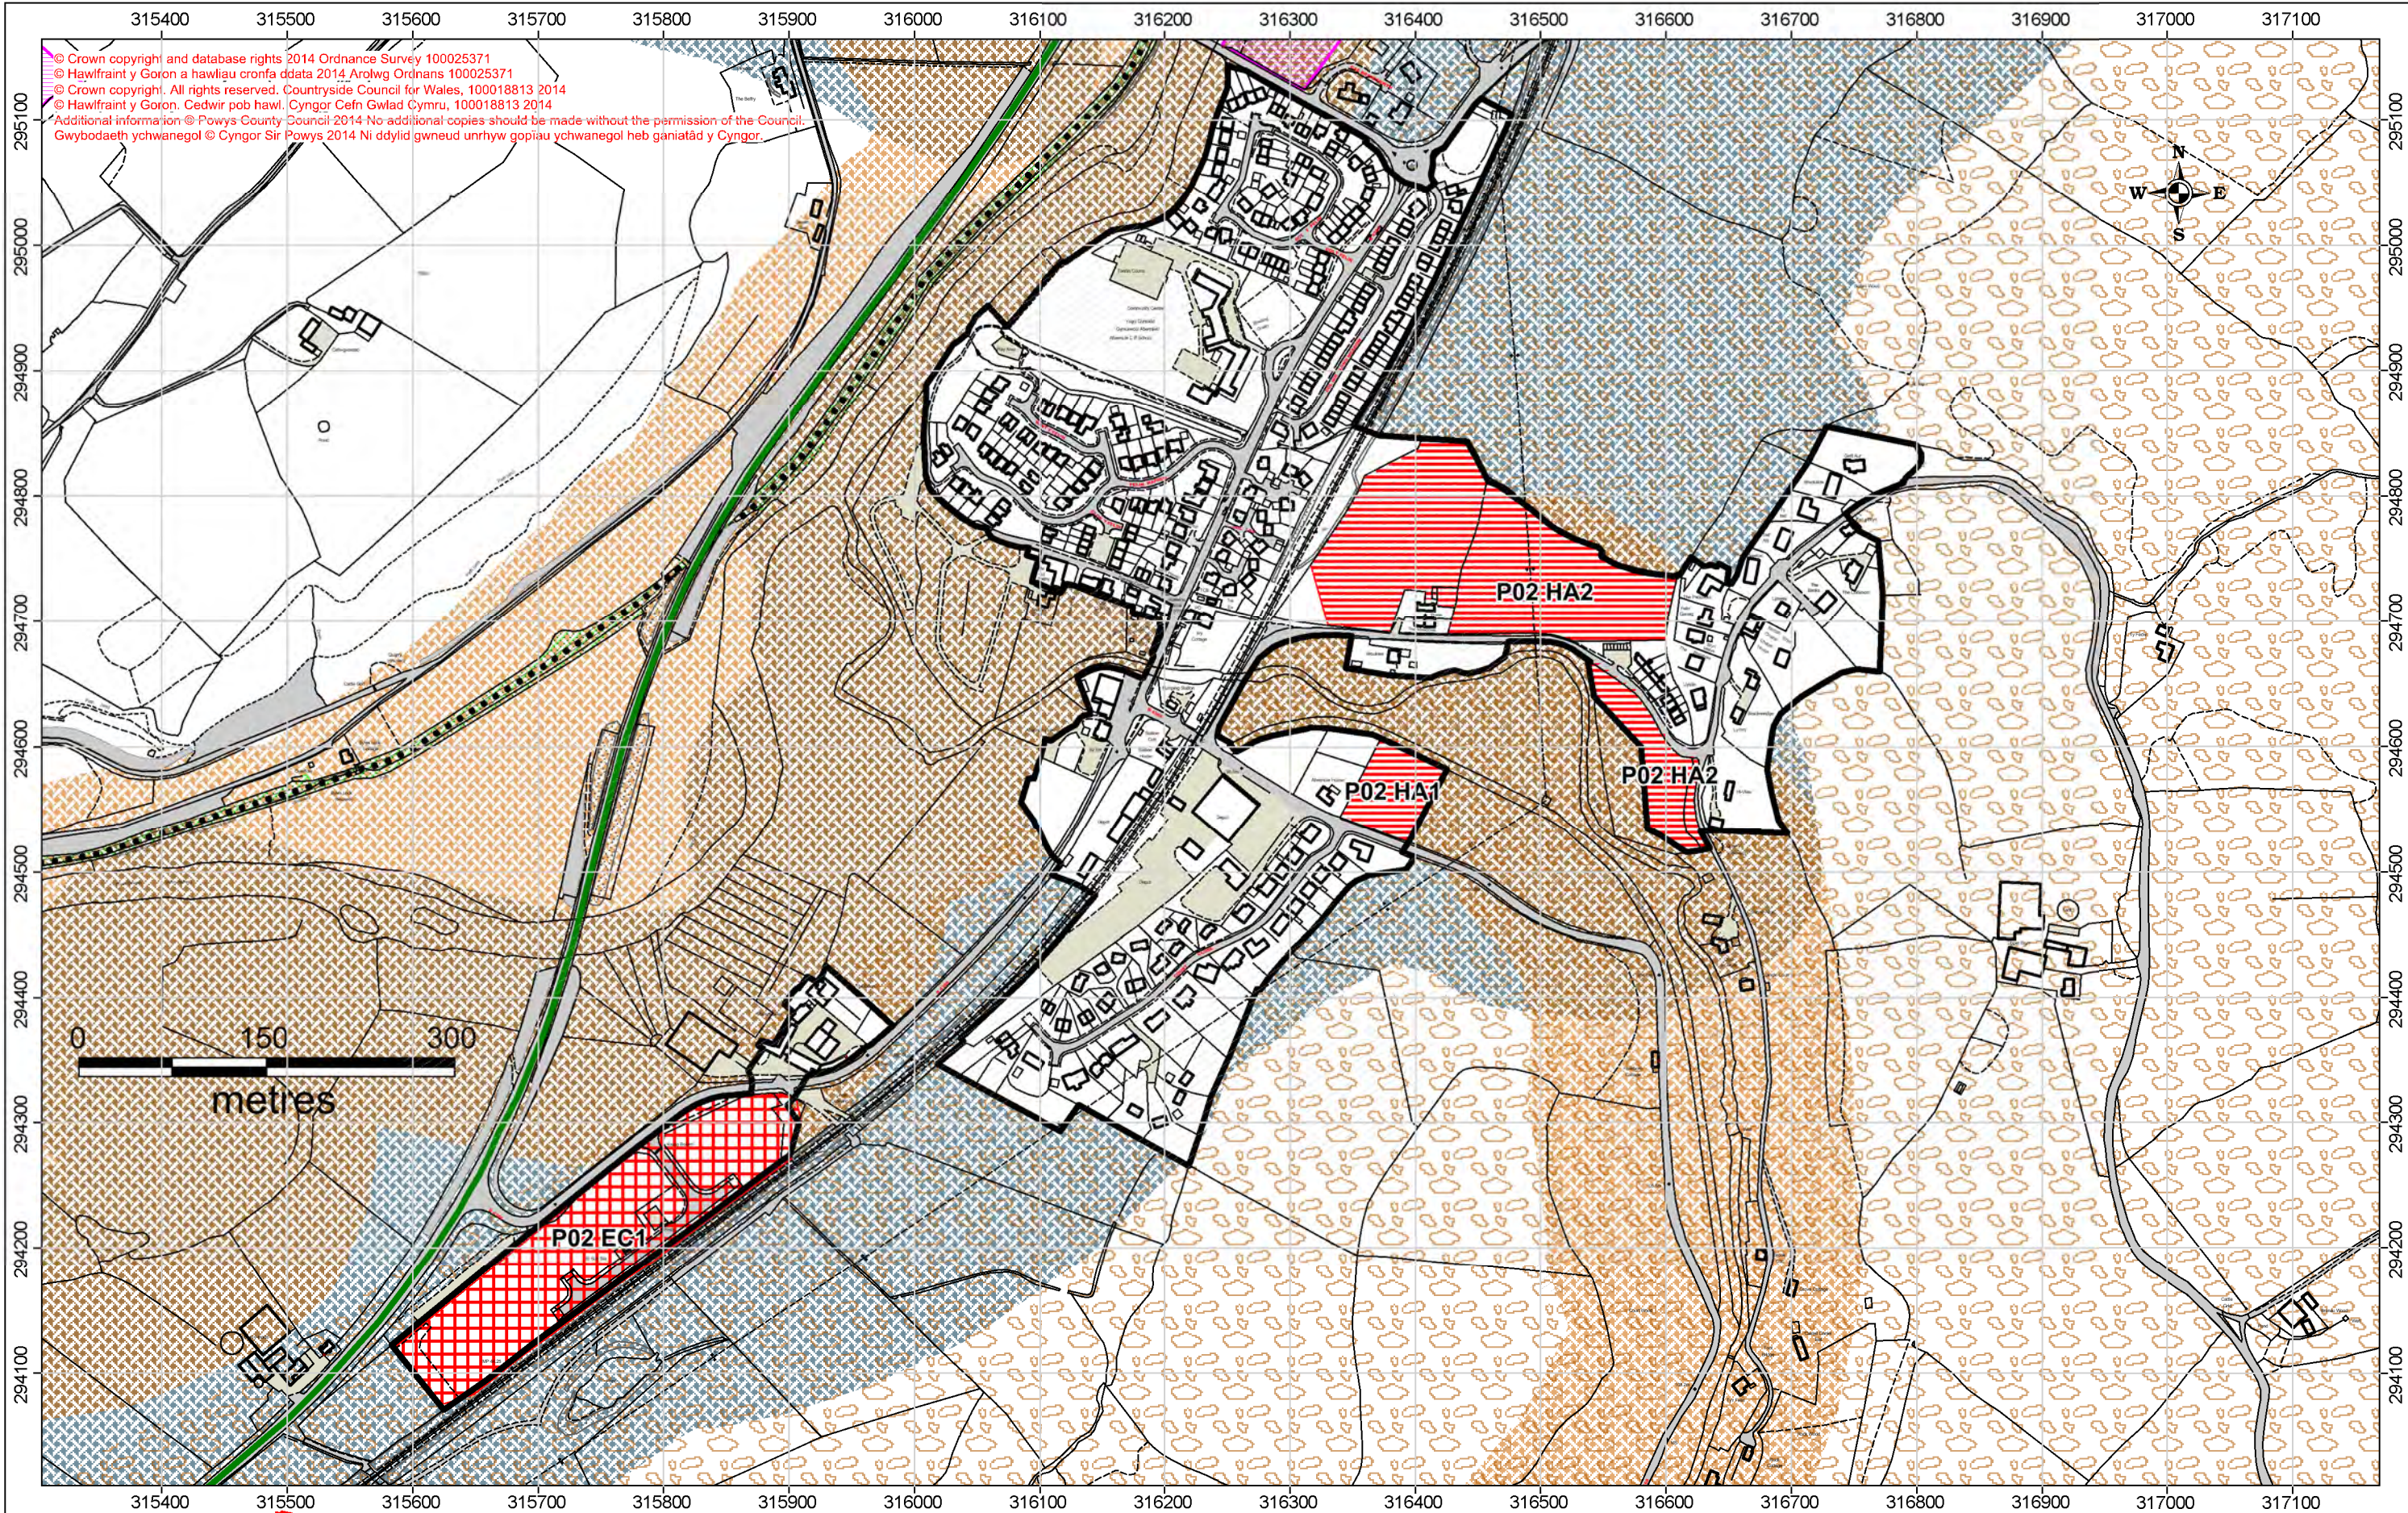

© Crown copyright and database rights 2014 Ordnance Survey 100025371  
 © Hawffraint y Goron a hawliu cronfa ddata 2014 Arolwg Ordnans 100025371  
 © Crown copyright. All rights reserved. Countryside Council for Wales, 100018813 2014  
 © Hawffraint y Goron. Cedwir pob hawl. Cyngor Cefn Gwlad Cymru, 100018813 2014  
 Additional information © Powys County Council 2014 No additional copies should be made without the permission of the Council.  
 Gwybodaeth ychwanegol © Cyngor Sir Powys 2014 Ni ddylid gwneud unrhyw gopïau ychwanegol heb ganiatâd y Cyngor.

0 150 300  
metres

**MAP MEWNOSOD P2 INSET MAP**

© Crown copyright and database rights 2014 Ordnance Survey 100025371  
 © Hawfrainn y Goron a hawliau cronfa ddata 2014 Arolwg Ordnans 100025371  
 © Crown copyright. All rights reserved. Countryside Council for Wales, 100018813 2014  
 © Hawfrainn y Goron. Cedwir pob hawl. Cyngor Cefn Gwlad Cymru, 100018813 2014  
 Additional information © Powys County Council 2014 No additional copies should be made without the permission of the Council.  
 Gwybodaeth ychwanegol © Cyngor Sir Powys 2014 Ni ddylid gwneud unrhyw gopïau ychwanegol heb ganiatâd y Cyngor.