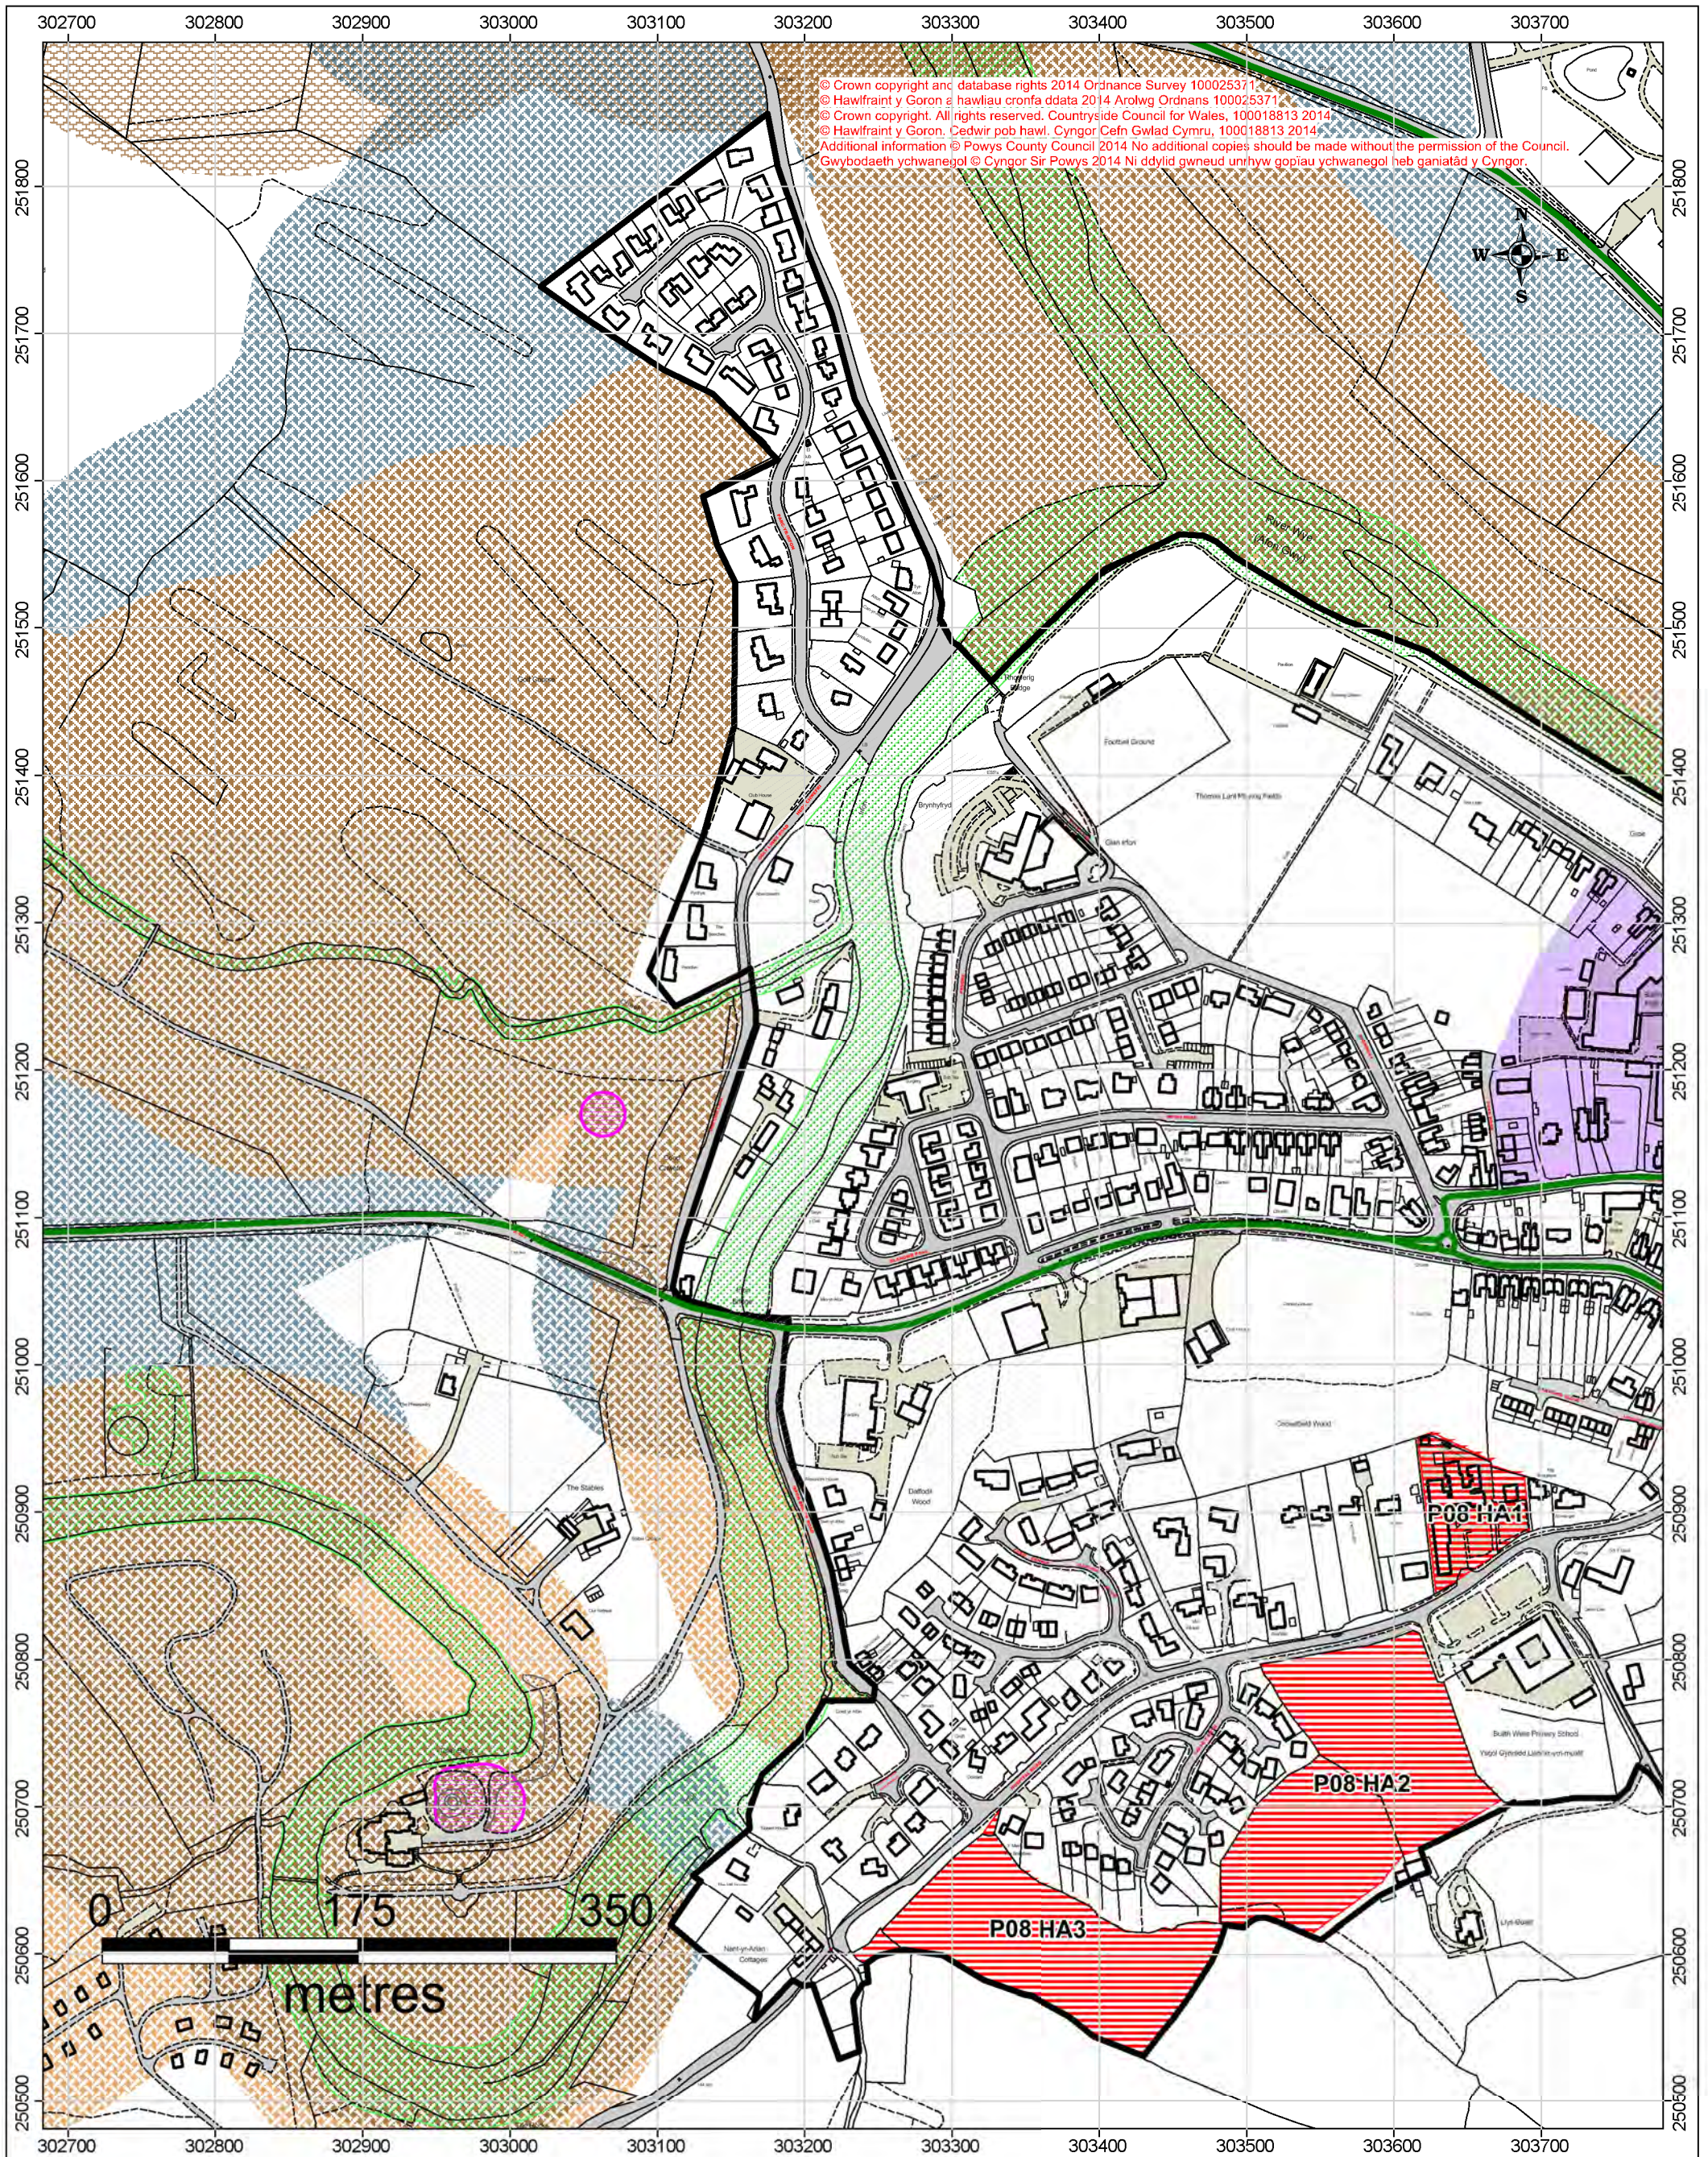

© Crown copyright and database rights 2014 Ordnance Survey 100025371  
 © Hawffraint y Goron a hawliu cronfa ddata 2014 Arolwg Ordnans 100025371  
 © Crown copyright. All rights reserved. Countryside Council for Wales, 100018813 2014  
 © Hawffraint y Goron. Cedwir pob hawl. Cyngor Cefn Gwlad Cymru, 100018813 2014  
 Additional information © Powys County Council 2014 No additional copies should be made without the permission of the Council.  
 Gwybodaeth ychwanegol © Cyngor Sir Powys 2014 Ni ddylid gwneud unrhyw gopïau ychwanegol heb ganiatâd y Cyngor.

0 150 300  
metres

**MAP MEWNOSOD P2 INSET MAP**

© Crown copyright and database rights 2014 Ordnance Survey 100025371  
 © Hawfrainn y Goron a hawliau cronfa ddata 2014 Arolwg Ordnans 100025371  
 © Crown copyright. All rights reserved. Countryside Council for Wales, 100018813 2014  
 © Hawfrainn y Goron. Cedwir pob hawl. Cyngor Cefn Gwlad Cymru, 100018813 2014  
 Additional information © Powys County Council 2014 No additional copies should be made without the permission of the Council.  
 Gwybodaeth ychwanegol © Cyngor Sir Powys 2014 Ni ddylid gwneud unrhyw gopïau ychwanegol heb ganiatâd y Cyngor.

© Crown copyright and database rights 2014 Ordnance Survey 100025371  
 © Hawfrainc y Goron a hawliau cronfa ddata 2014 Arolwg Ordnans 100025371  
 © Crown copyright. All rights reserved. Countryside Council for Wales, 100018813 2014  
 © Hawfrainc y Goron. Cedwir pob hawl. Cyngor Cefn Gwlad Cymru, 100018813 2014  
 Additional information © Powys County Council 2014 No additional copies should be made without the permission of the Council.  
 Gwybodaeth ychwanegol © Cyngor Sir Powys 2014 Ni ddylid gwneud unrhyw gopïau ychwanegol heb ganiatâd y Cyngor.