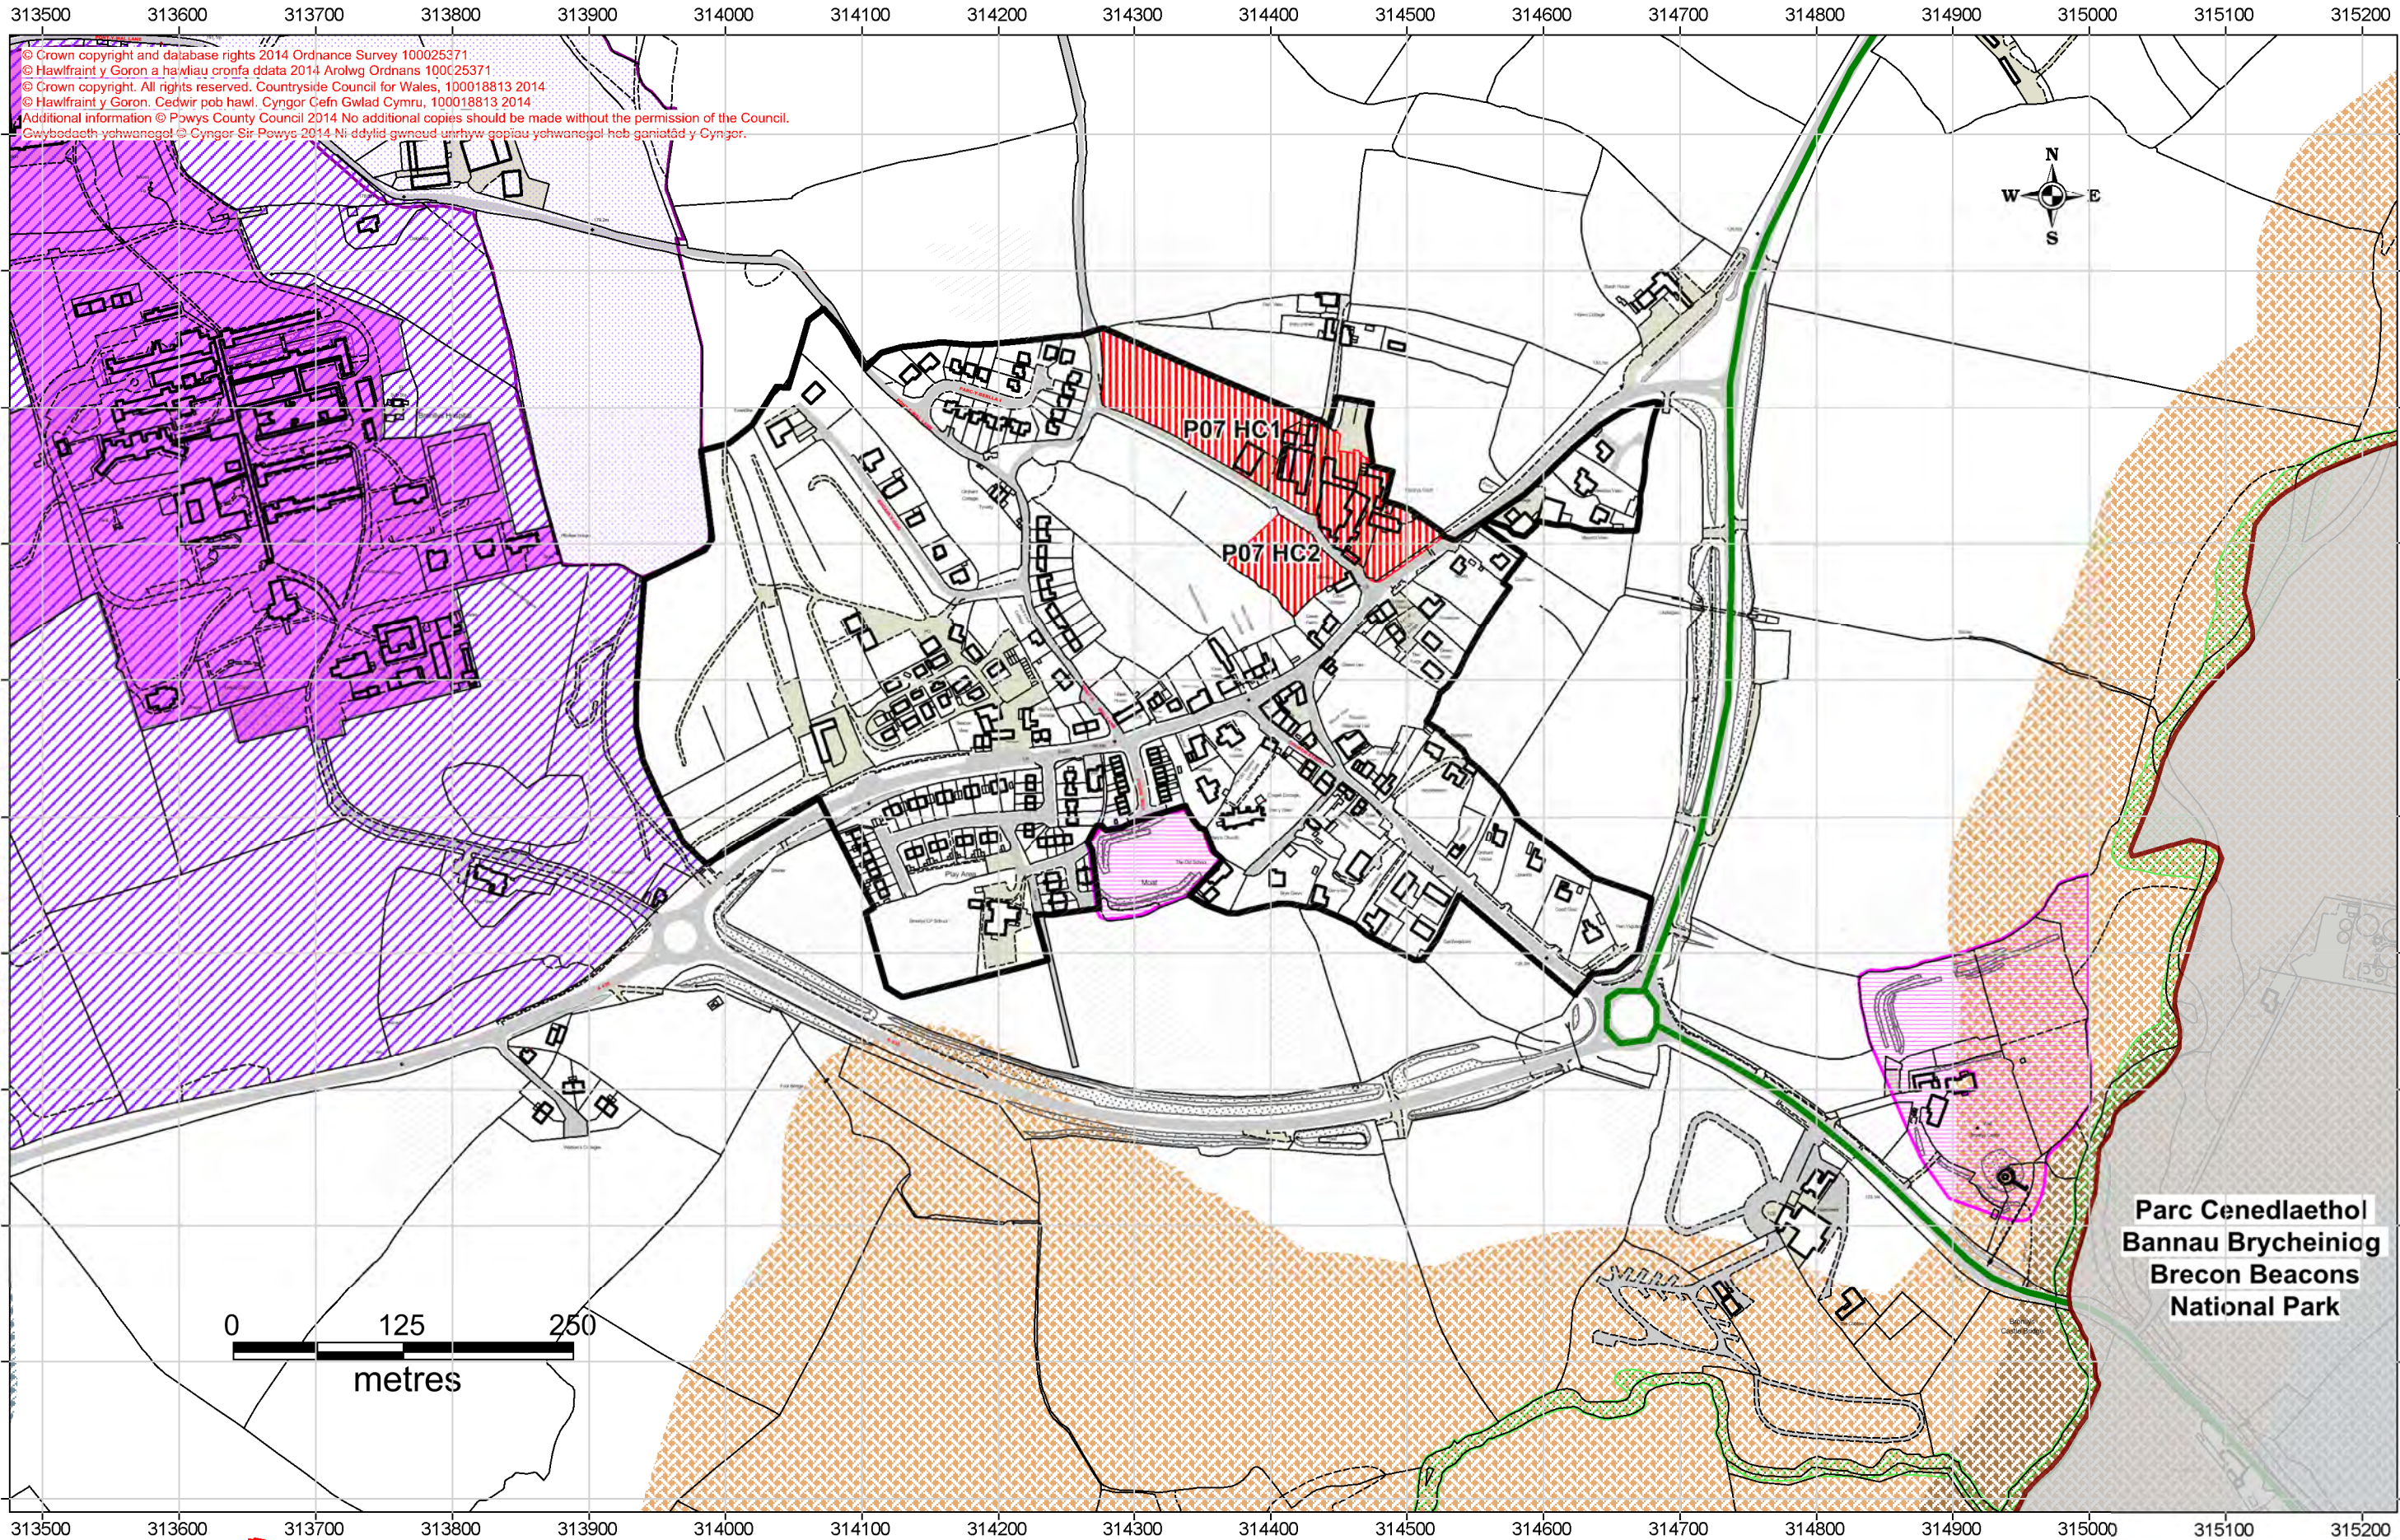

© Crown copyright and database rights 2014 Ordnance Survey 100025371  
 © Hawffraint y Goron a hawliu cronfa ddata 2014 Arolwg Ordnans 100025371  
 © Crown copyright. All rights reserved. Countryside Council for Wales, 100018813 2014  
 © Hawffraint y Goron. Cedwir pob hawl. Cyngor Cefn Gwlad Cymru, 100018813 2014  
 Additional information © Powys County Council 2014 No additional copies should be made without the permission of the Council.  
 Gwybodaeth ychwanegol © Cyngor Sir Powys 2014 Ni ddylid gwneud unrhyw gopïau ychwanegol heb ganiatâd y Cyngor.

0 150 300  
metres

**MAP MEWNOSOD P2 INSET MAP**

© Crown copyright and database rights 2014 Ordnance Survey 100025371  
 © Hawfrainn y Goron a hawliau cronfa ddata 2014 Arolwg Ordnans 100025371  
 © Crown copyright. All rights reserved. Countryside Council for Wales, 100018813 2014  
 © Hawfrainn y Goron. Cedwir pob hawl. Cyngor Cefn Gwlad Cymru, 100018813 2014  
 Additional information © Powys County Council 2014 No additional copies should be made without the permission of the Council.  
 Gwybodaeth ychwanegol © Cyngor Sir Powys 2014 Ni ddylid gwneud unrhyw gopïau ychwanegol heb ganiatâd y Cyngor.