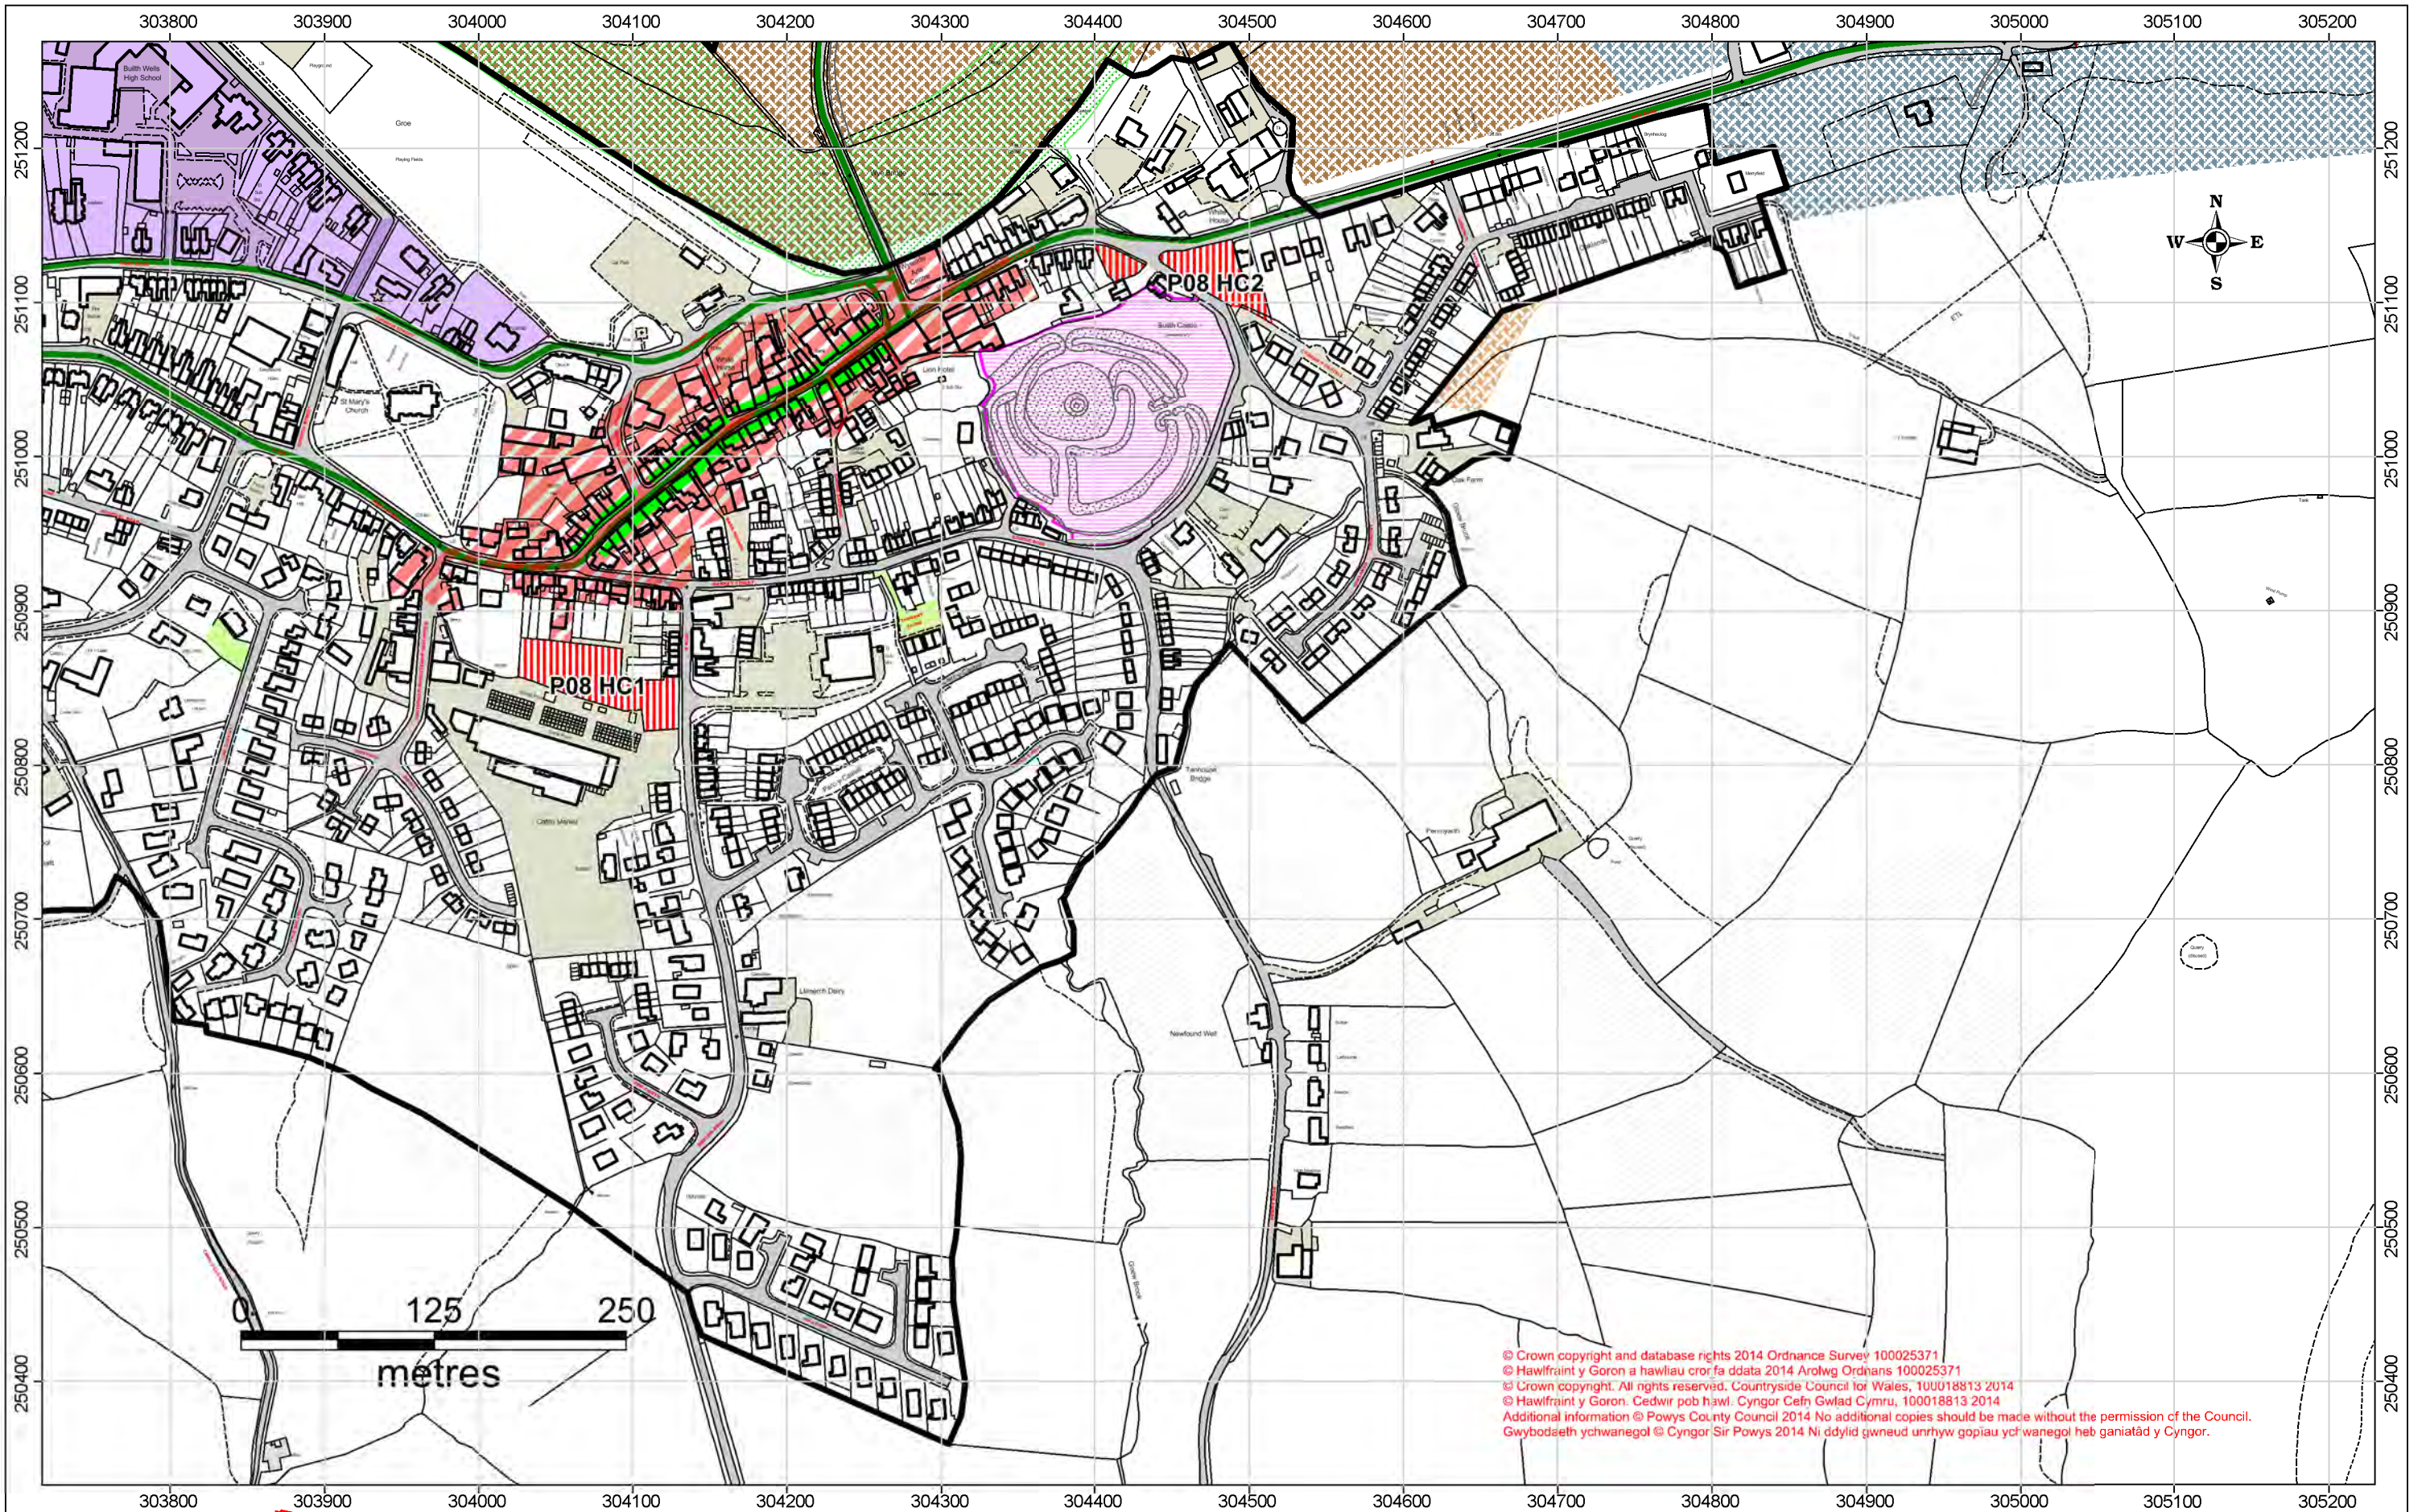

MAP MEWNOSOD P8B INSET MAP

**Llanfair-ym-Muallt
Builth Wells**

**Cynllun Datblygu Lleol Powys
Powys Local Development Plan**